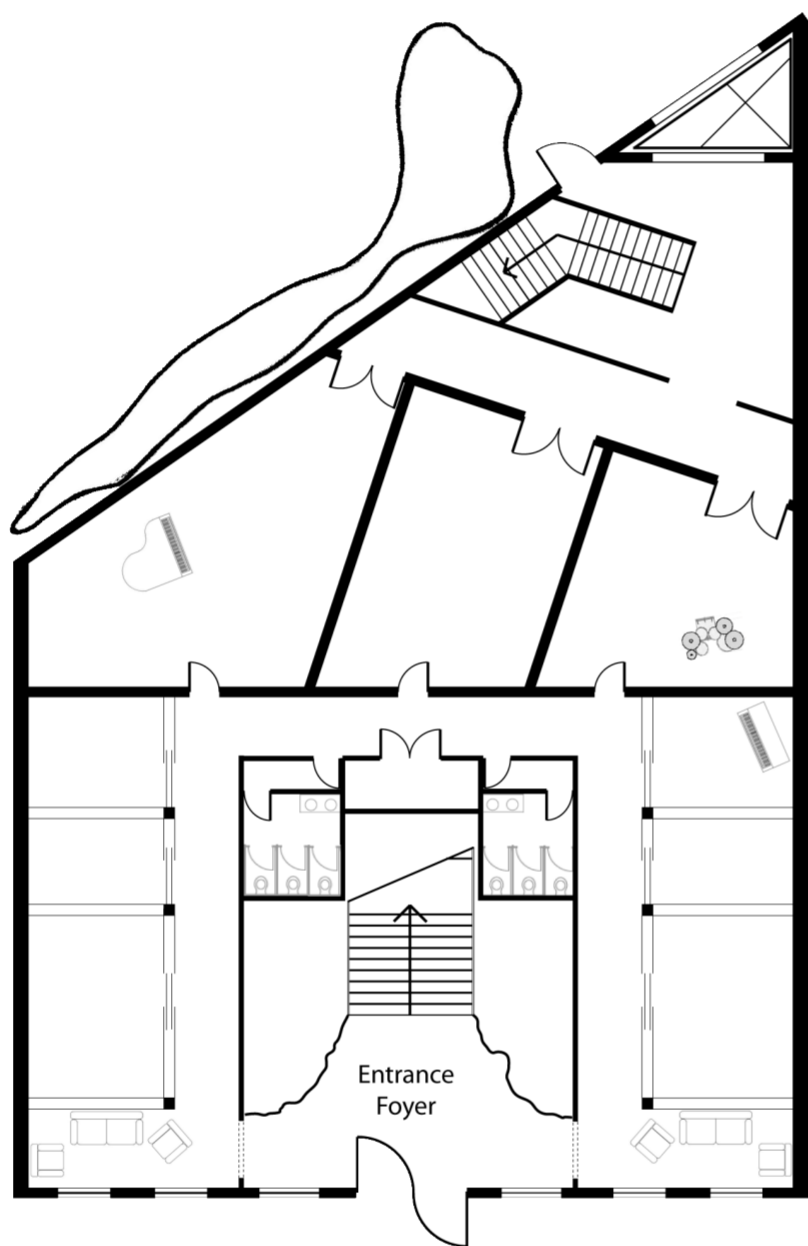

bibliothèque de la musique

Rexx Brown
SID: 310185653

PARIS

K4

Aerial Plan
Scale 1:200

Elevation
 taken from Rue Volney
 Scale 1:200

Ground Floor

Level One

Level Two

Level Three

Building Plans
 Scale 1:200