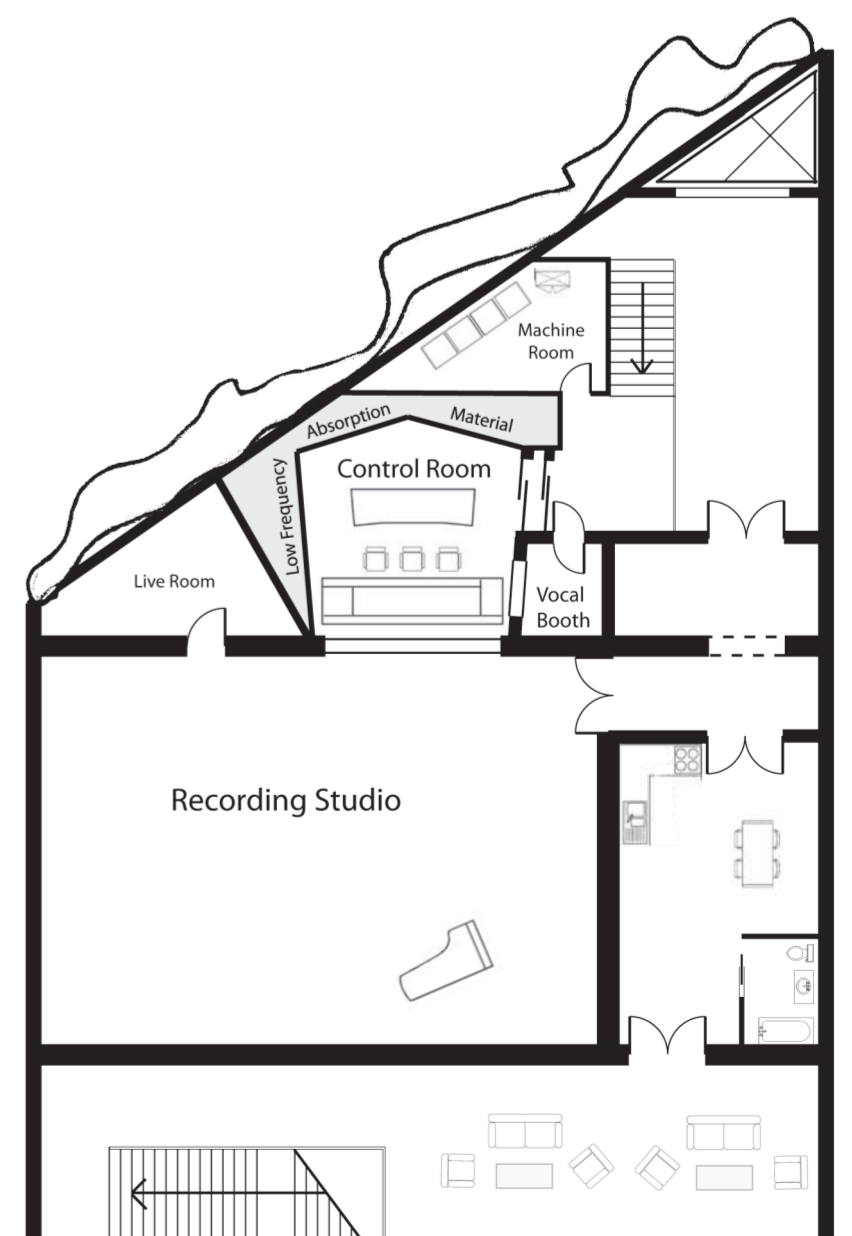

bibliothèque de la musique

Rexx Brown
SID: 310185653

PARIS

K4

Aerial Plan
Scale 1:200

Elevation
 taken from Rue Volney
 Scale 1:200

Ground Floor

Level One

Level Two

Level Three

Building Plans
 Scale 1:200