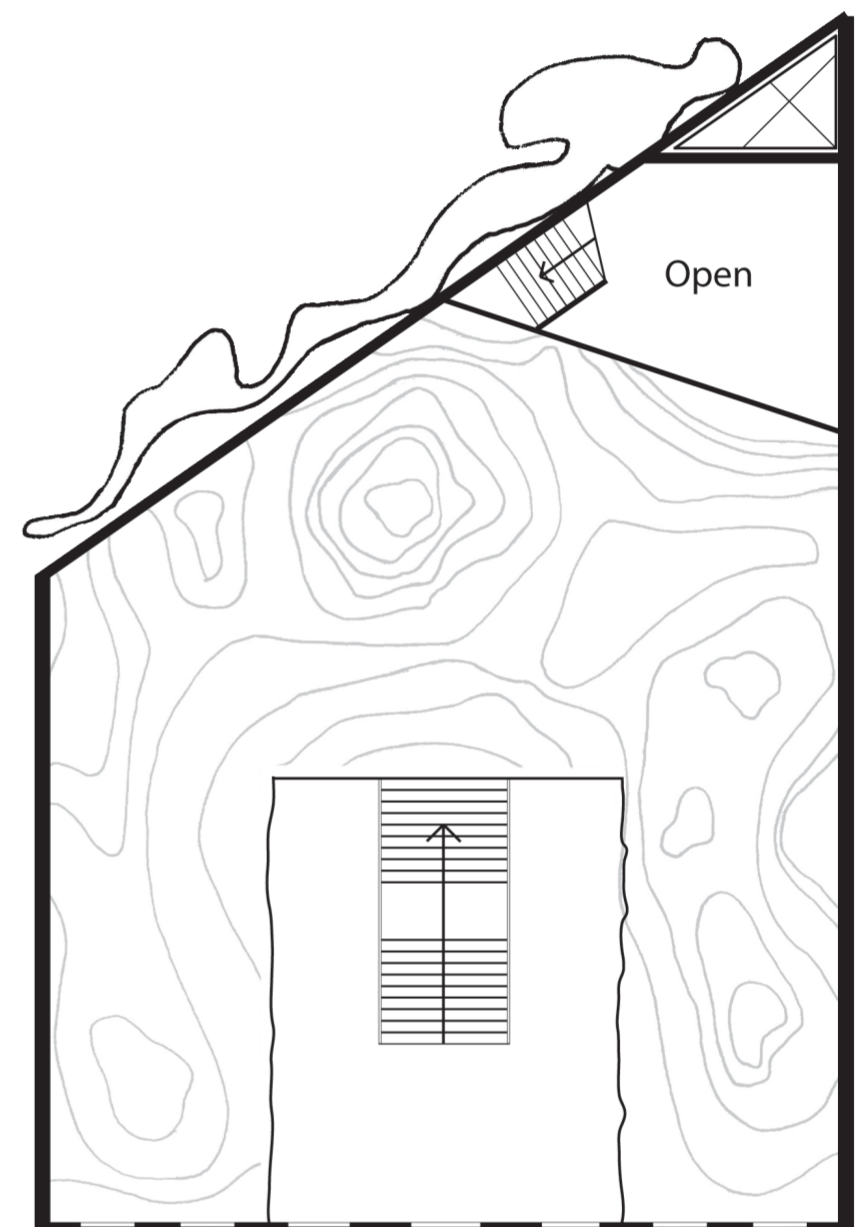

bibliothèque de la musique

Rexx Brown
SID: 310185653

PARIS

K4

Aerial Plan
Scale 1:200

Elevation
 taken from Rue Volney
 Scale 1:200

Ground Floor

Level One

Level Two

Level Three

Building Plans
 Scale 1:200