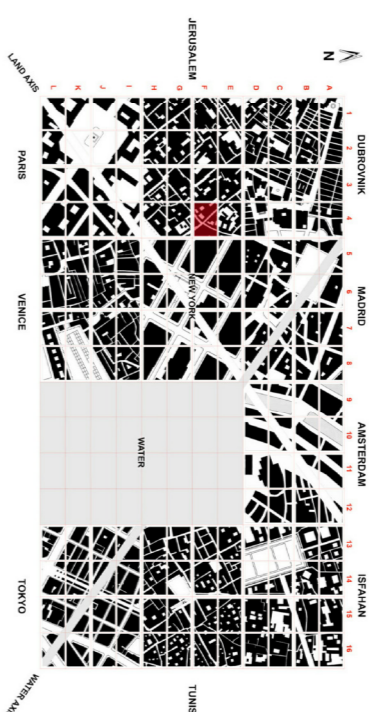

# S P S (Salam Peace Shalom )

LOCATION PLAN (F4)  
SCALE 1:10000

PHOTOMONTAGE 1  
SCALE 1:200

PHOTOMONTAGE 2  
SCALE 1:200

PHOTOMONTAGE 3  
SCALE 1:200

AERIAL PLAN  
SCALE 1:200

BASEMENT PLAN  
SCALE 1:200

GROUND FLOOR PLAN  
SCALE 1:200

FIRST FLOOR PLAN  
SCALE 1:200