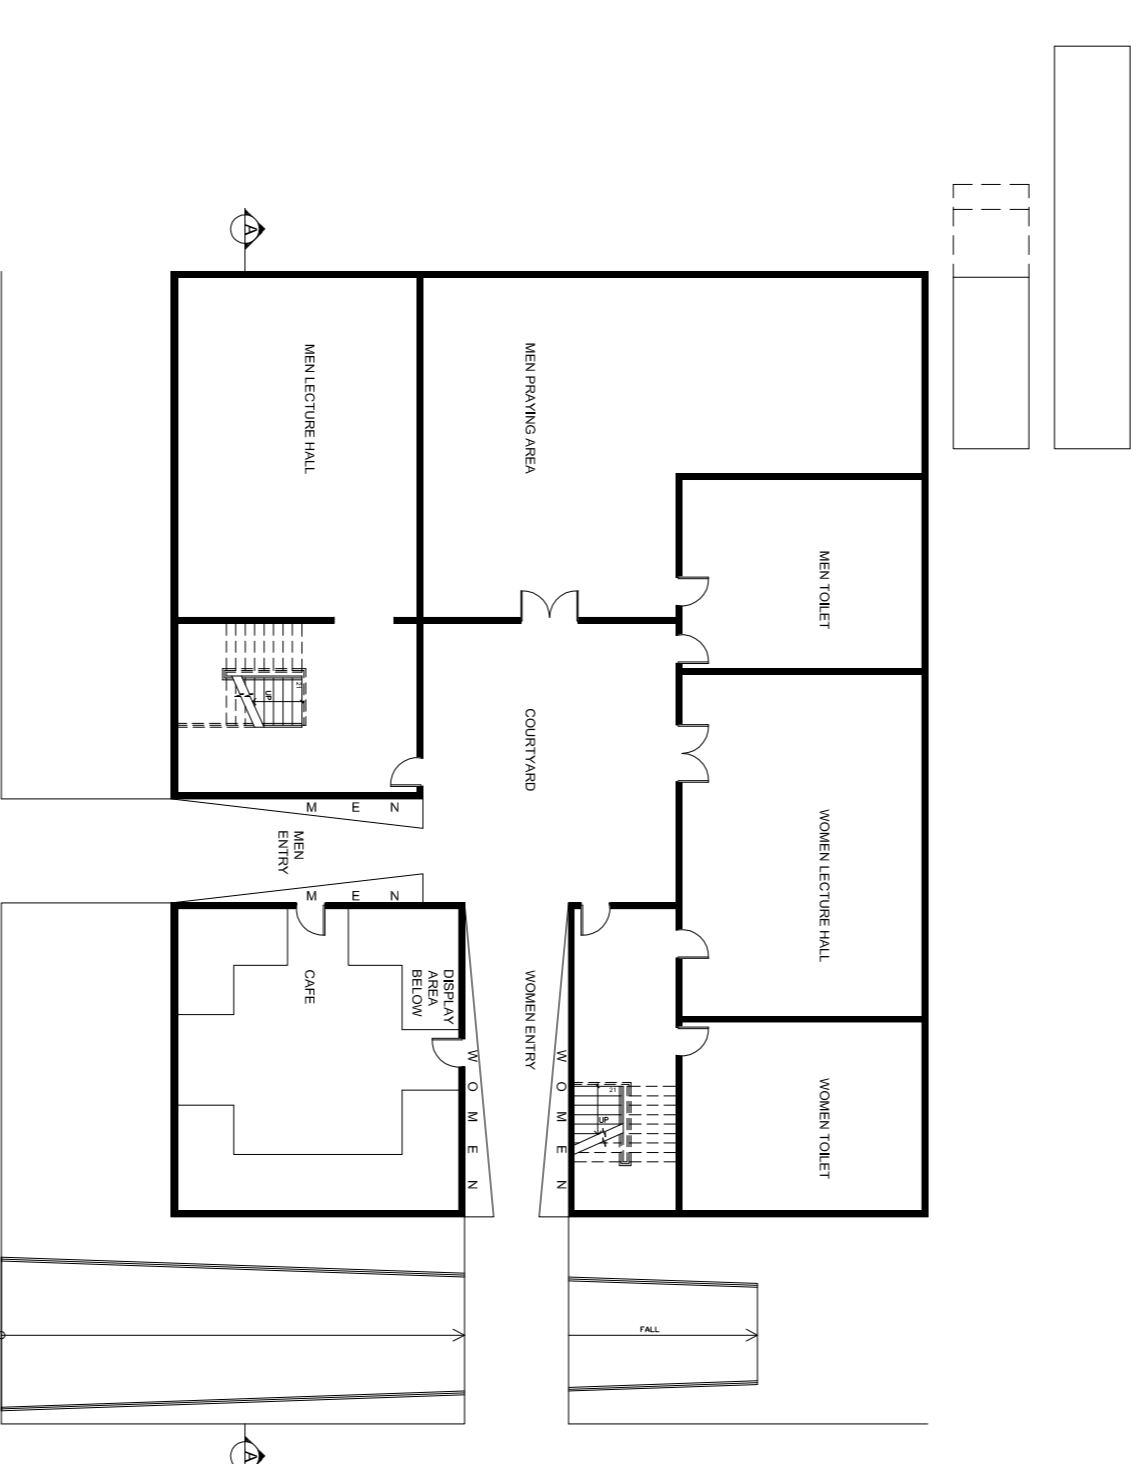

# S P S (Salam Peace Shalom )

LOCATION PLAN (F4)  
SCALE 1:10000

PHOTOMONTAGE 1  
SCALE 1:200

PHOTOMONTAGE 2  
SCALE 1:200

PHOTOMONTAGE 3  
SCALE 1:200

AERIAL PLAN  
SCALE 1:200

BASEMENT PLAN  
SCALE 1:200

GROUND FLOOR PLAN  
SCALE 1:200

FIRST FLOOR PLAN  
SCALE 1:200