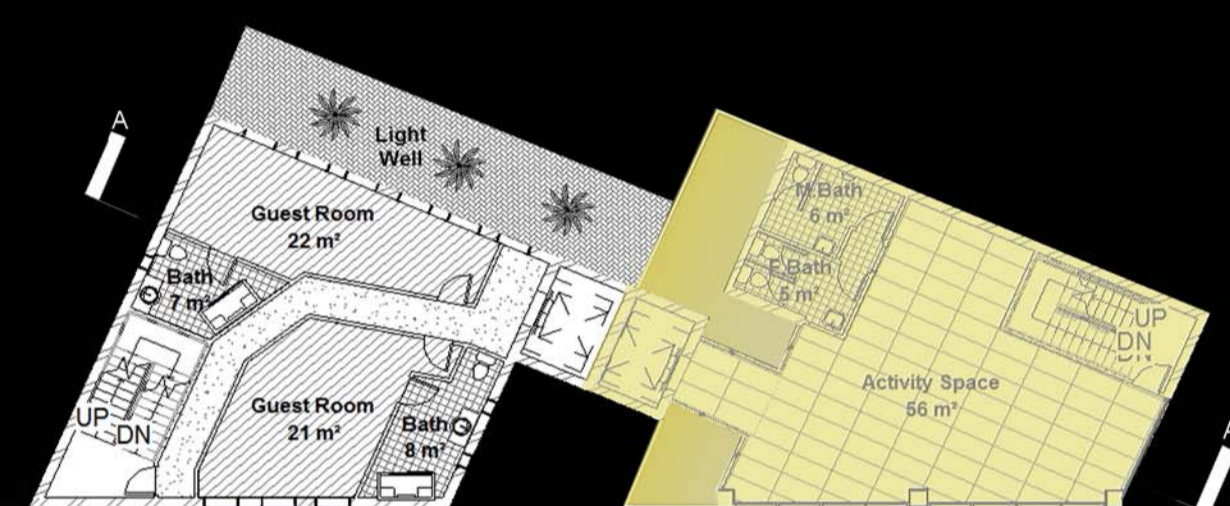

LOCATION PLAN
1:10000

AERIAL OF ENTIRE SITE 1:200

NORTH

TWIN TOWERS PLAN
1:200

WEST TOWER
1:200

EAST TOWER
1:200

SECTION THROUGH ENTIRE SITE 1:200

WEST TOWER RENDERING