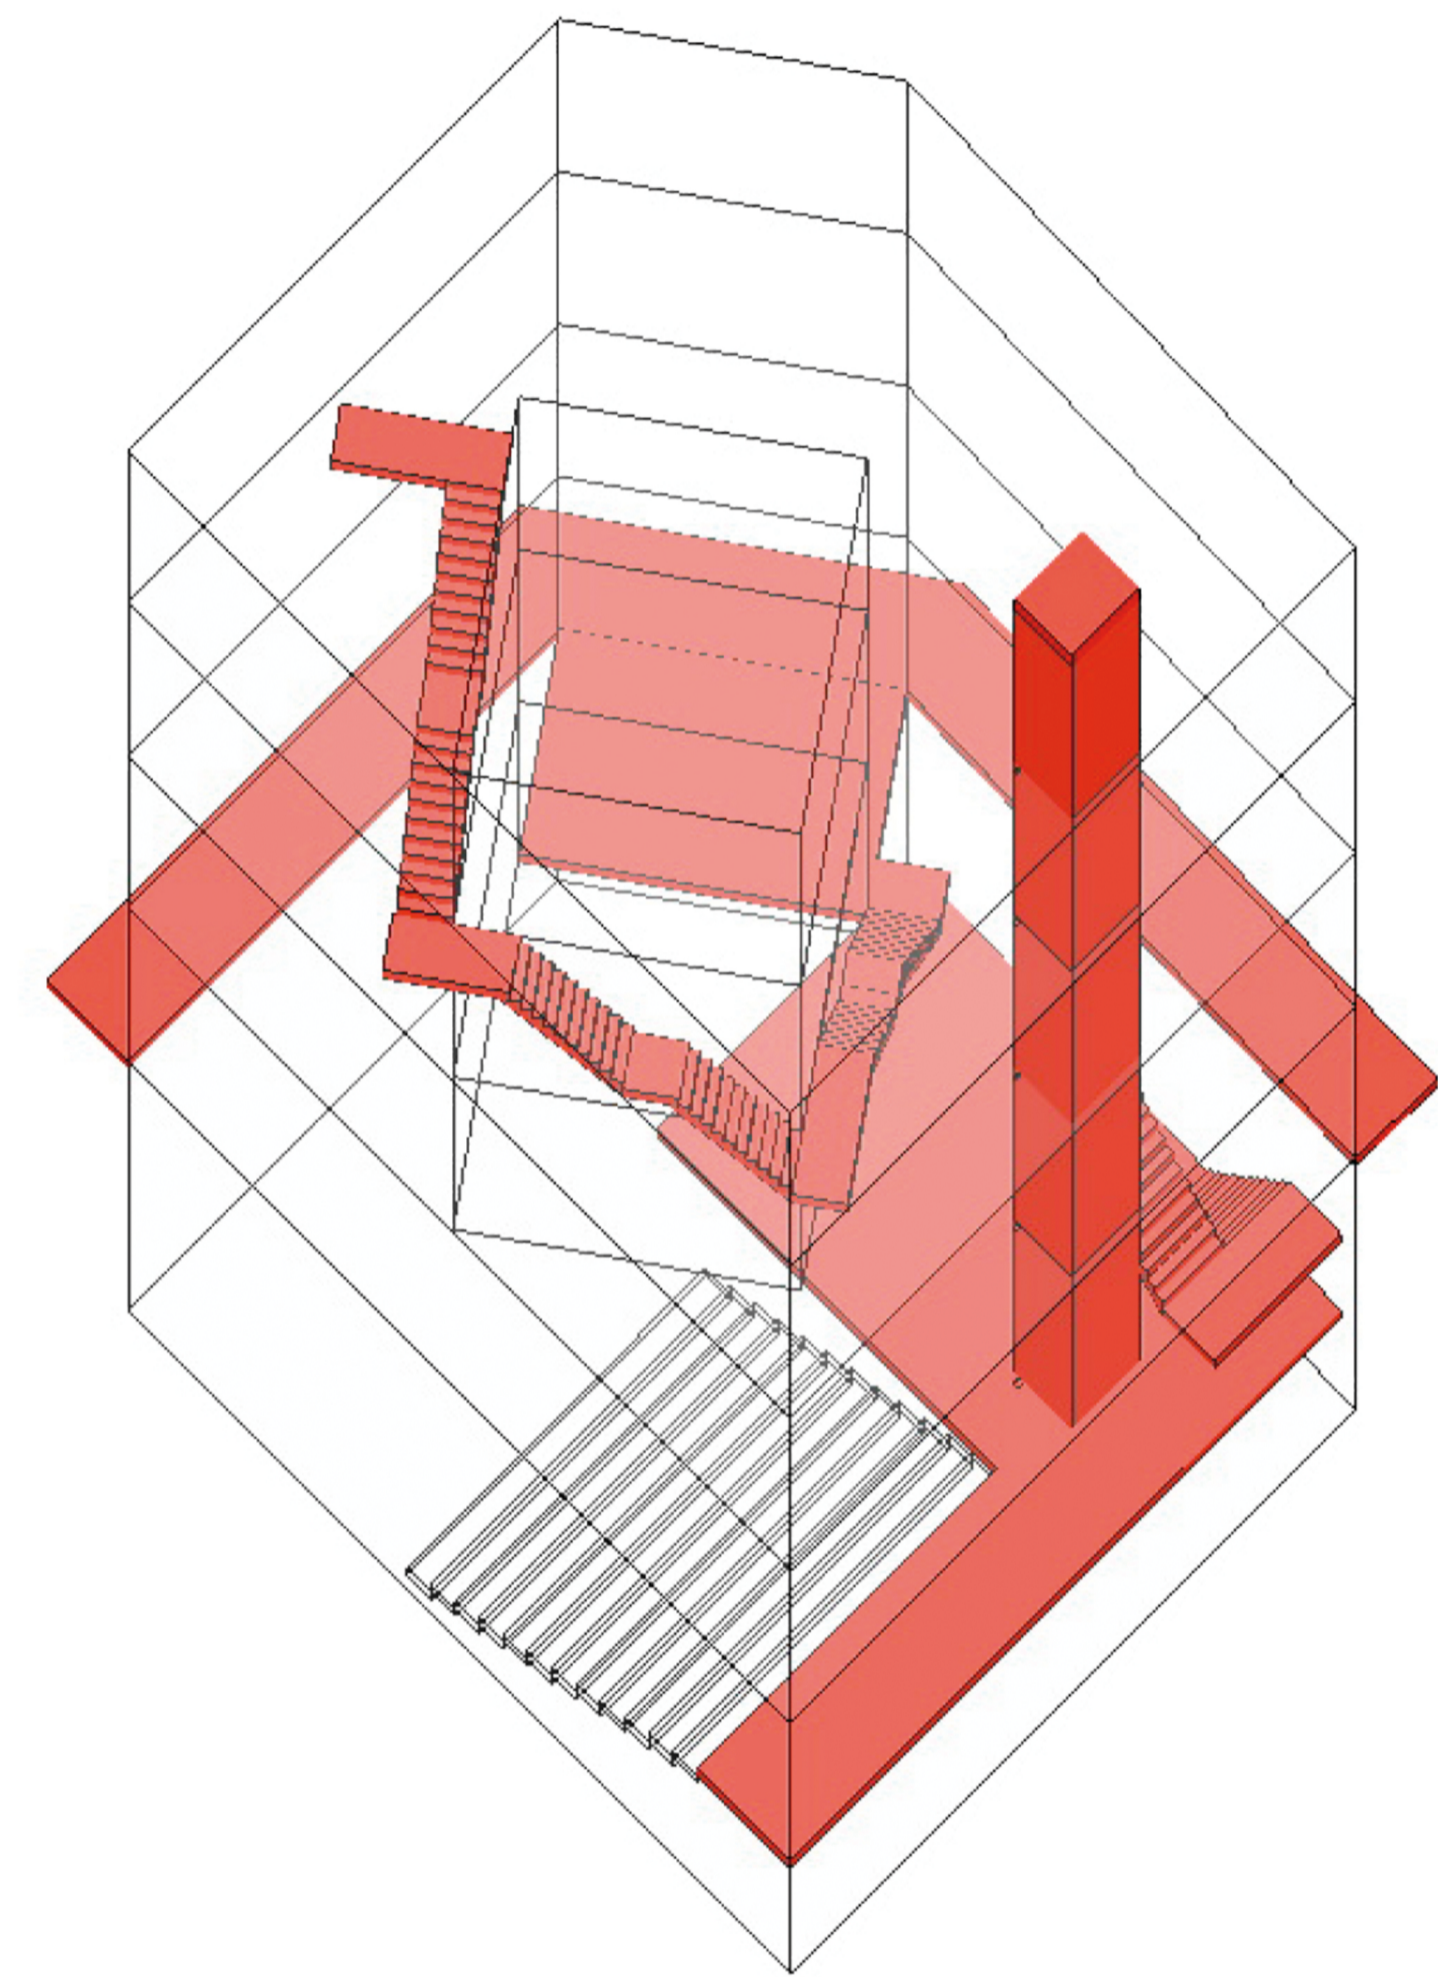

location plan 1:10,000

The musical cube is located in the Place Vendome, a wealthy area in Paris, France. It is an area enriched in culture, art and theatre. The musical cube brings into this space a music school that aims to bring youth into Place Vendome where they can learn their musical craft, at an affordable price and in a comfortable space that addresses the needs of musicians.

Each space has been carefully designed to encourage students to conceive, develop and present their work. The musical cube is wrapped in a glass curtain wall, creating spaces that are open and active, receiving plenty of natural light. The studio rooms are generous in size and well ventilated. Each studio has a bright coloured feature wall creating places which encourage creativity.

musical cube paris france

Tim Quirk SID: 309228883

site plan 1:200

axonometric circulation 1:200

elevation 1:200

section 1:200