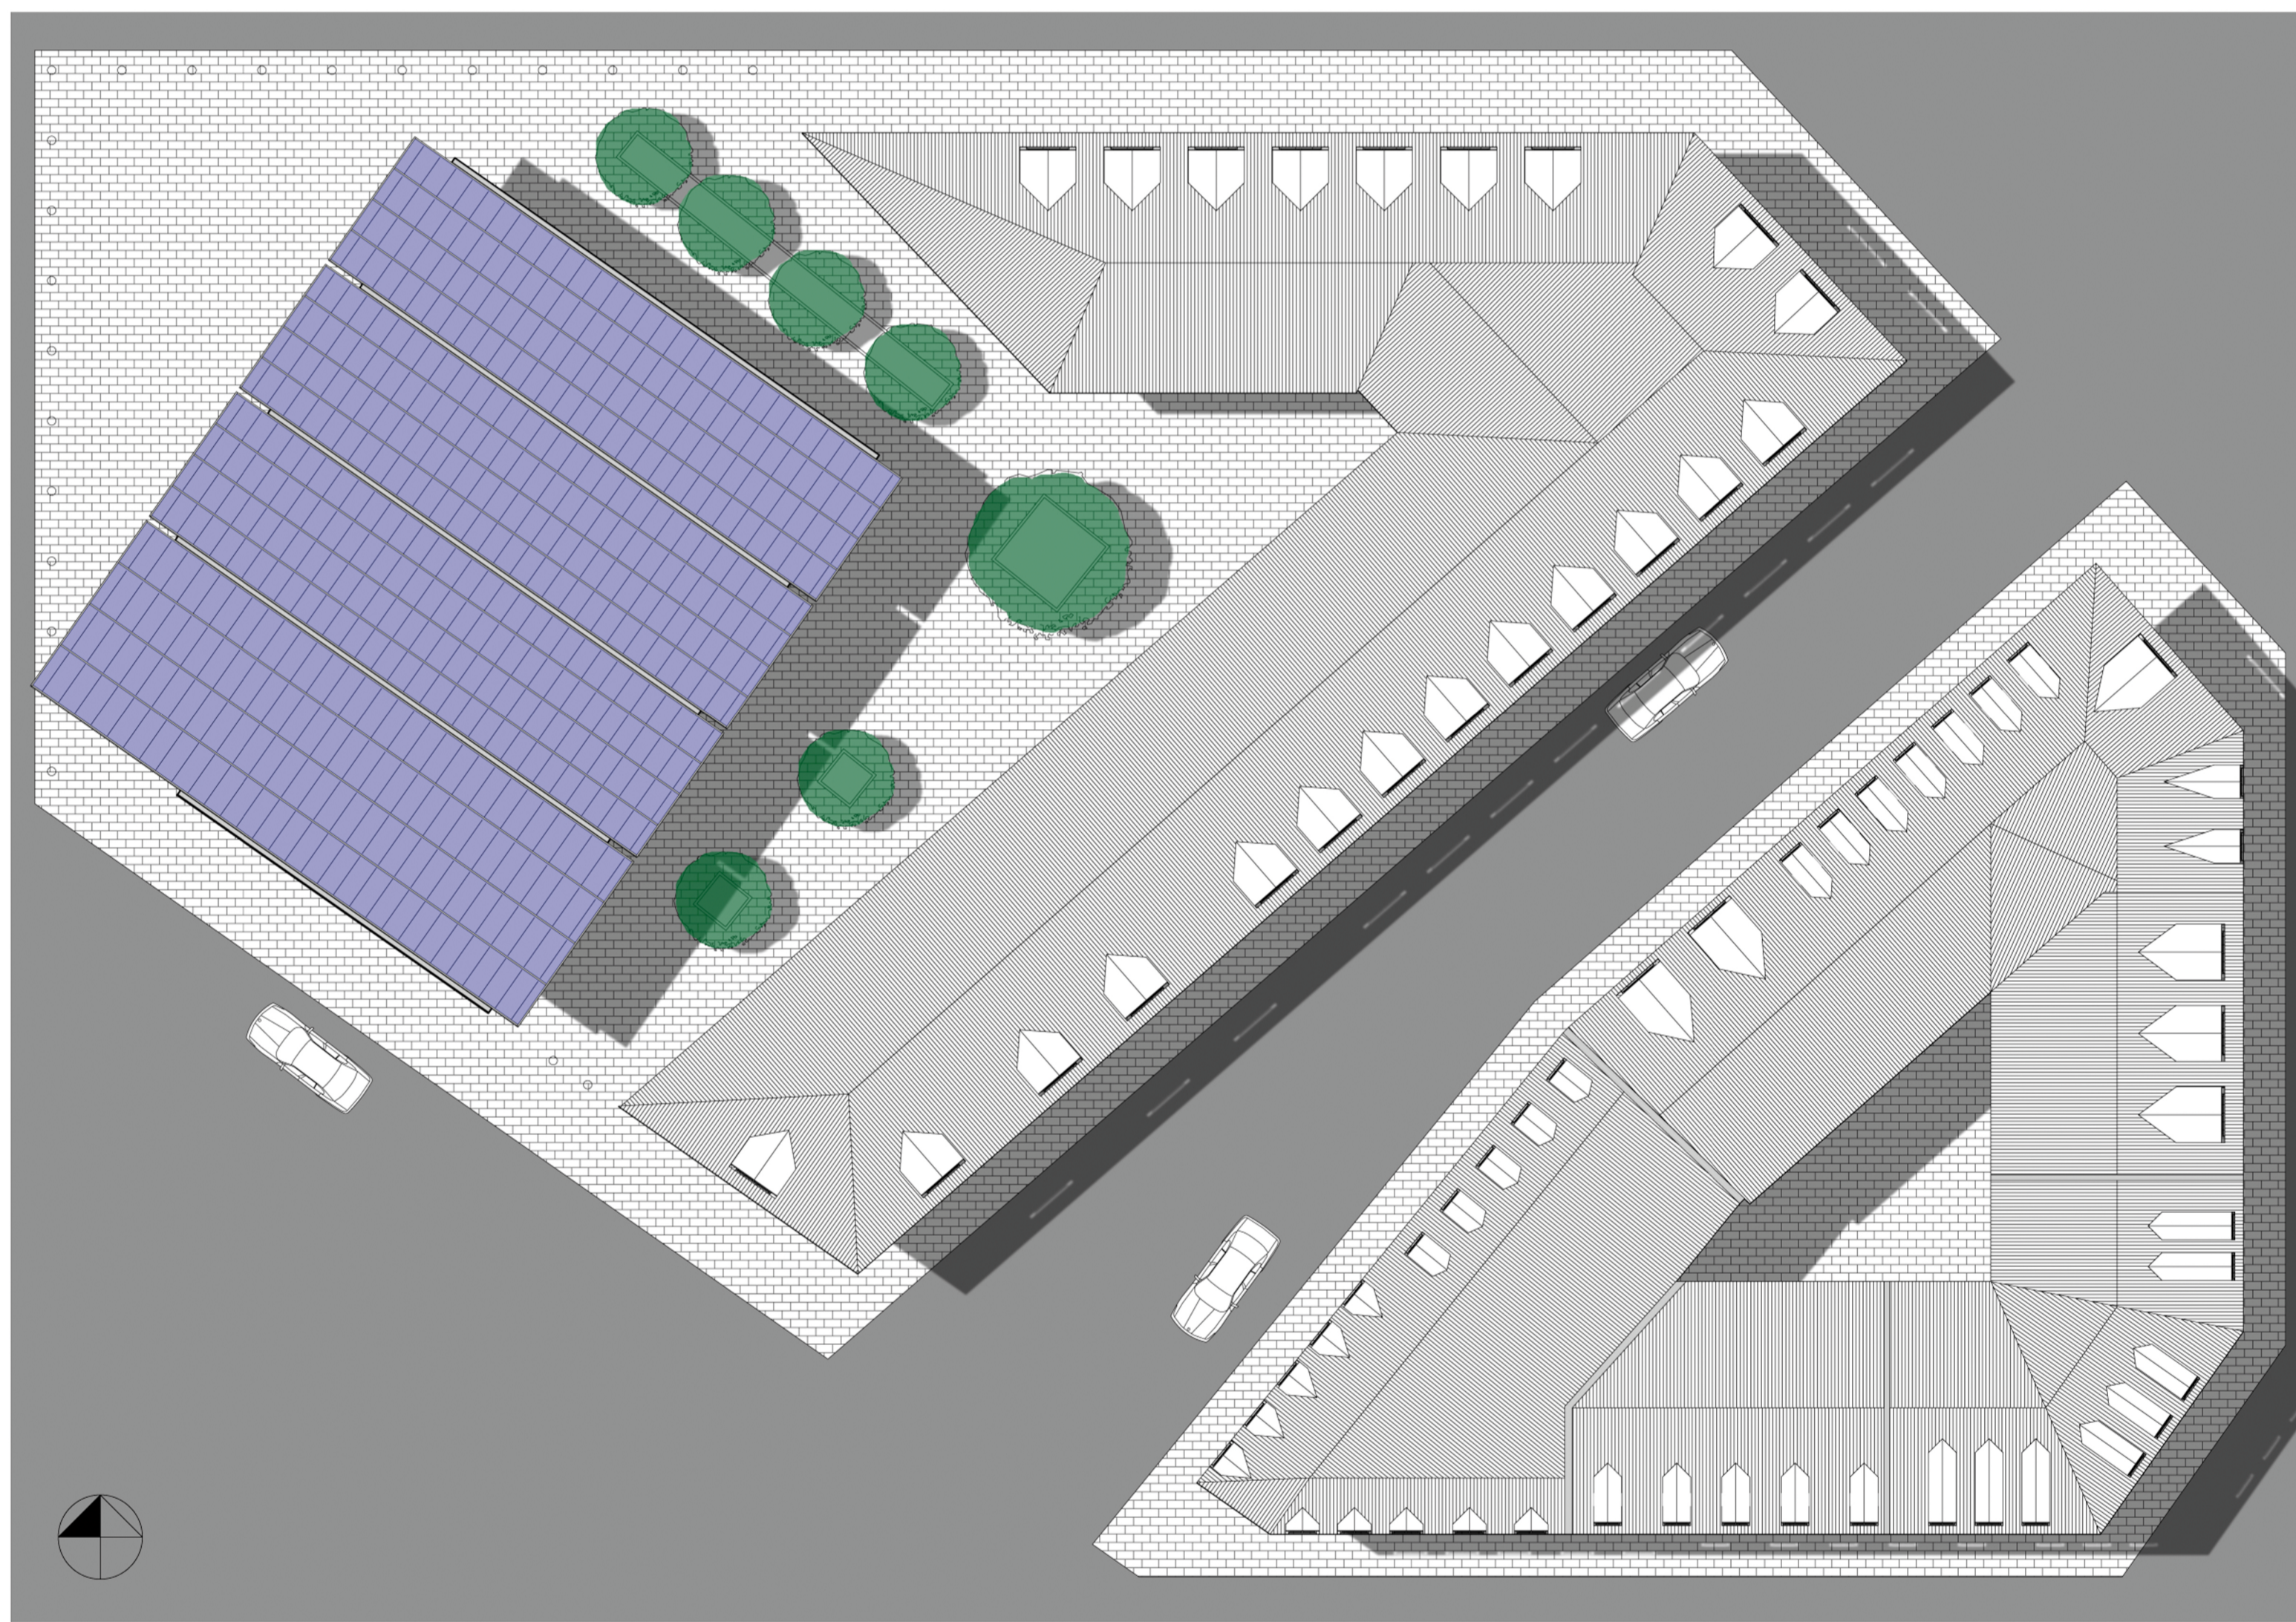

location plan 1:10,000

The musical cube is located in the Place Vendome, a wealthy area in Paris, France. It is an area enriched in culture, art and theatre. The musical cube brings into this space a music school that aims to bring youth into Place Vendome where they can learn their musical craft, at an affordable price and in a comfortable space that addresses the needs of musicians.

Each space has been carefully designed to encourage students to conceive, develop and present their work. The musical cube is wrapped in a glass curtain wall, creating spaces that are open and active, receiving plenty of natural light. The studio rooms are generous in size and well ventilated. Each studio has a bright coloured feature wall creating places which encourage creativity.

musical cube paris france

Tim Quirk SID: 309228883

site plan 1:200

axonometric circulation 1:200

elevation 1:200

section 1:200