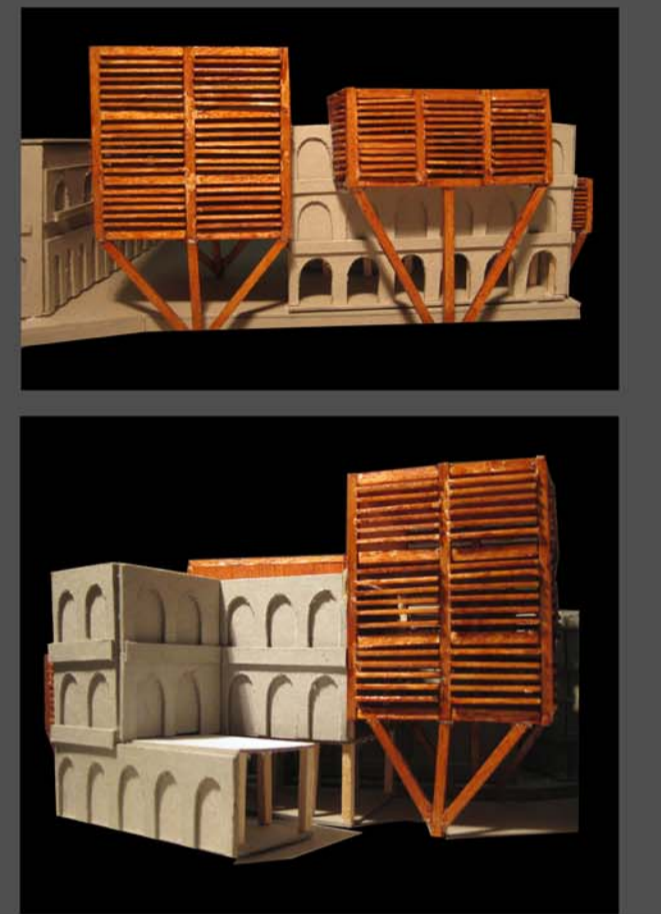

Postcard 1

Postcard 2

Postcard 3

18

Axonometric 1:200

Located in the heart of Venice, this Market Place and adjoining Restaurant offers public access from both the land and water via an open plan ground floor. The design successfully combines elements of both past and present, creating a uniquely distinct structure that embraces the traditional Venetian architecture through the inclusion of arched windows and entrances and stone masonry, whilst simultaneously offering an insight into contemporary structures through the interspersion of cubed wooden forms.

Market Place and Restaurant, Venice

Gillian Bennett
SID: 309245710
Tutor: Donna

Site Section 1:200

Site Elevation 1:200

Site Section 1:200