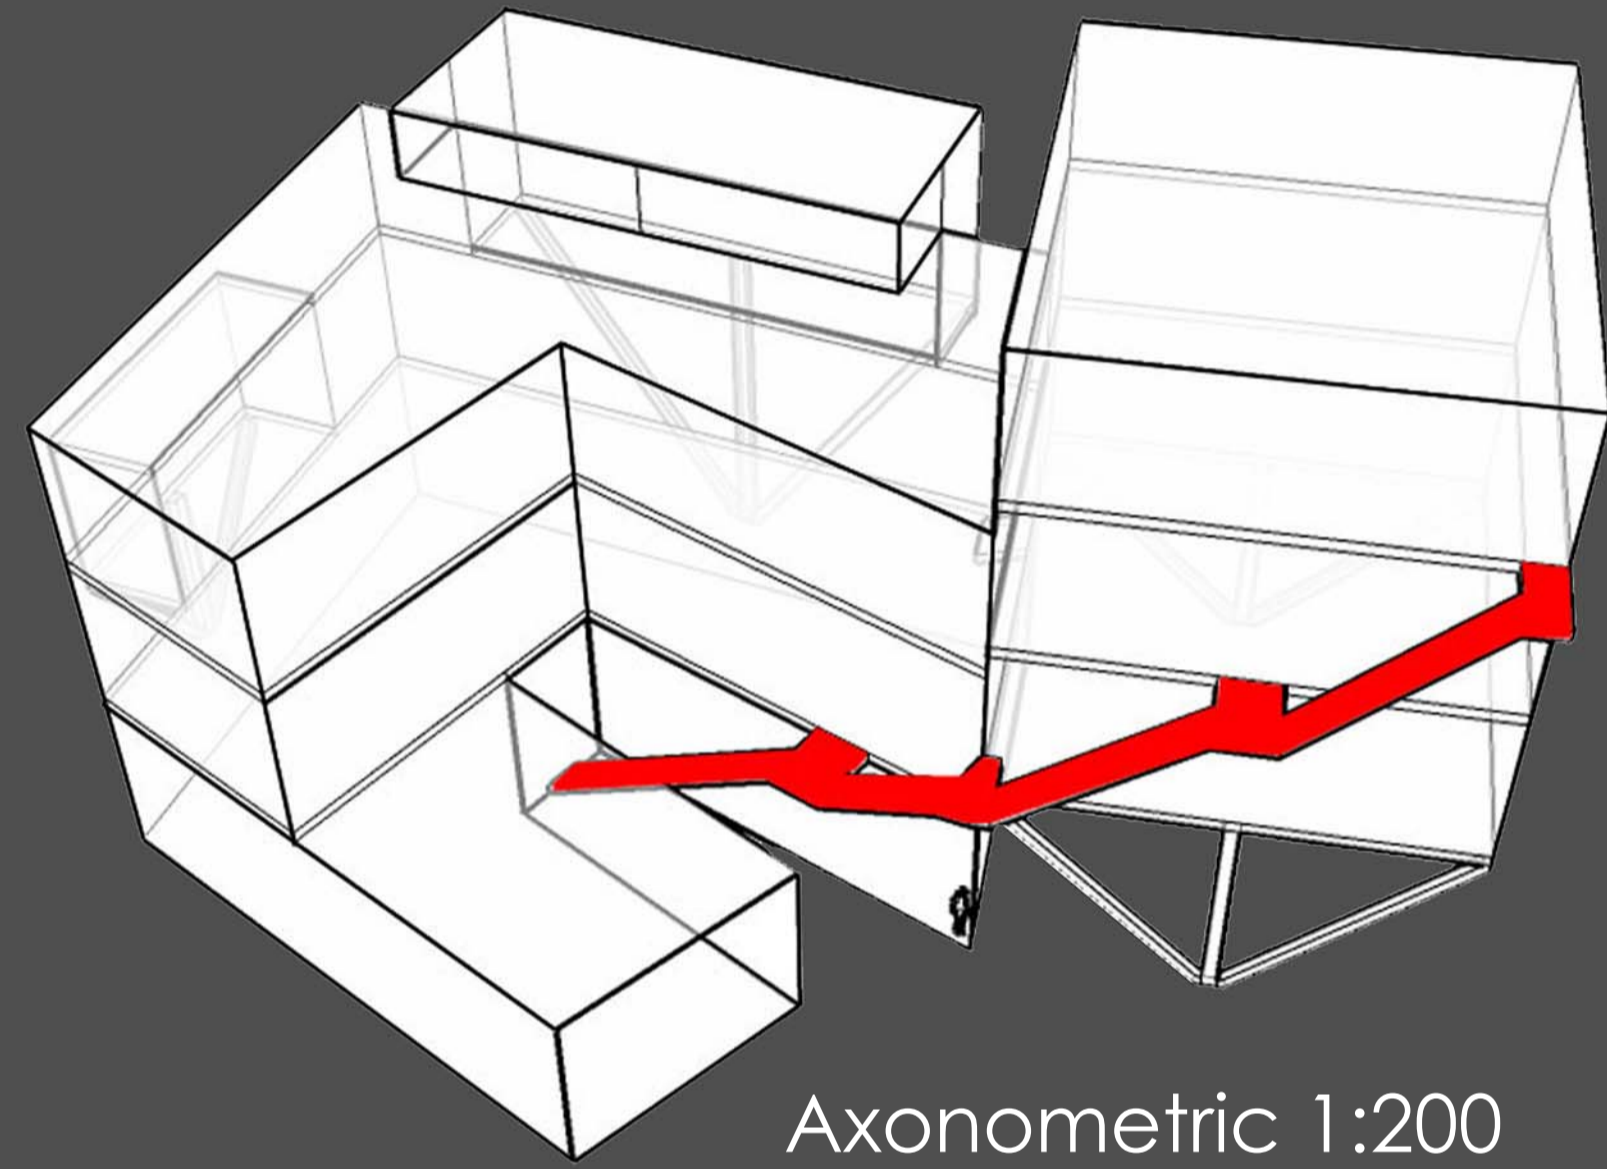

Postcard 1

Postcard 2

Postcard 3

18

Axonometric 1:200

Located in the heart of Venice, this Market Place and adjoining Restaurant offers public access from both the land and water via an open plan ground floor. The design successfully combines elements of both past and present, creating a uniquely distinct structure that embraces the traditional Venetian architecture through the inclusion of arched windows and entrances and stone masonry, whilst simultaneously offering an insight into contemporary structures through the interspersion of cubed wooden forms.