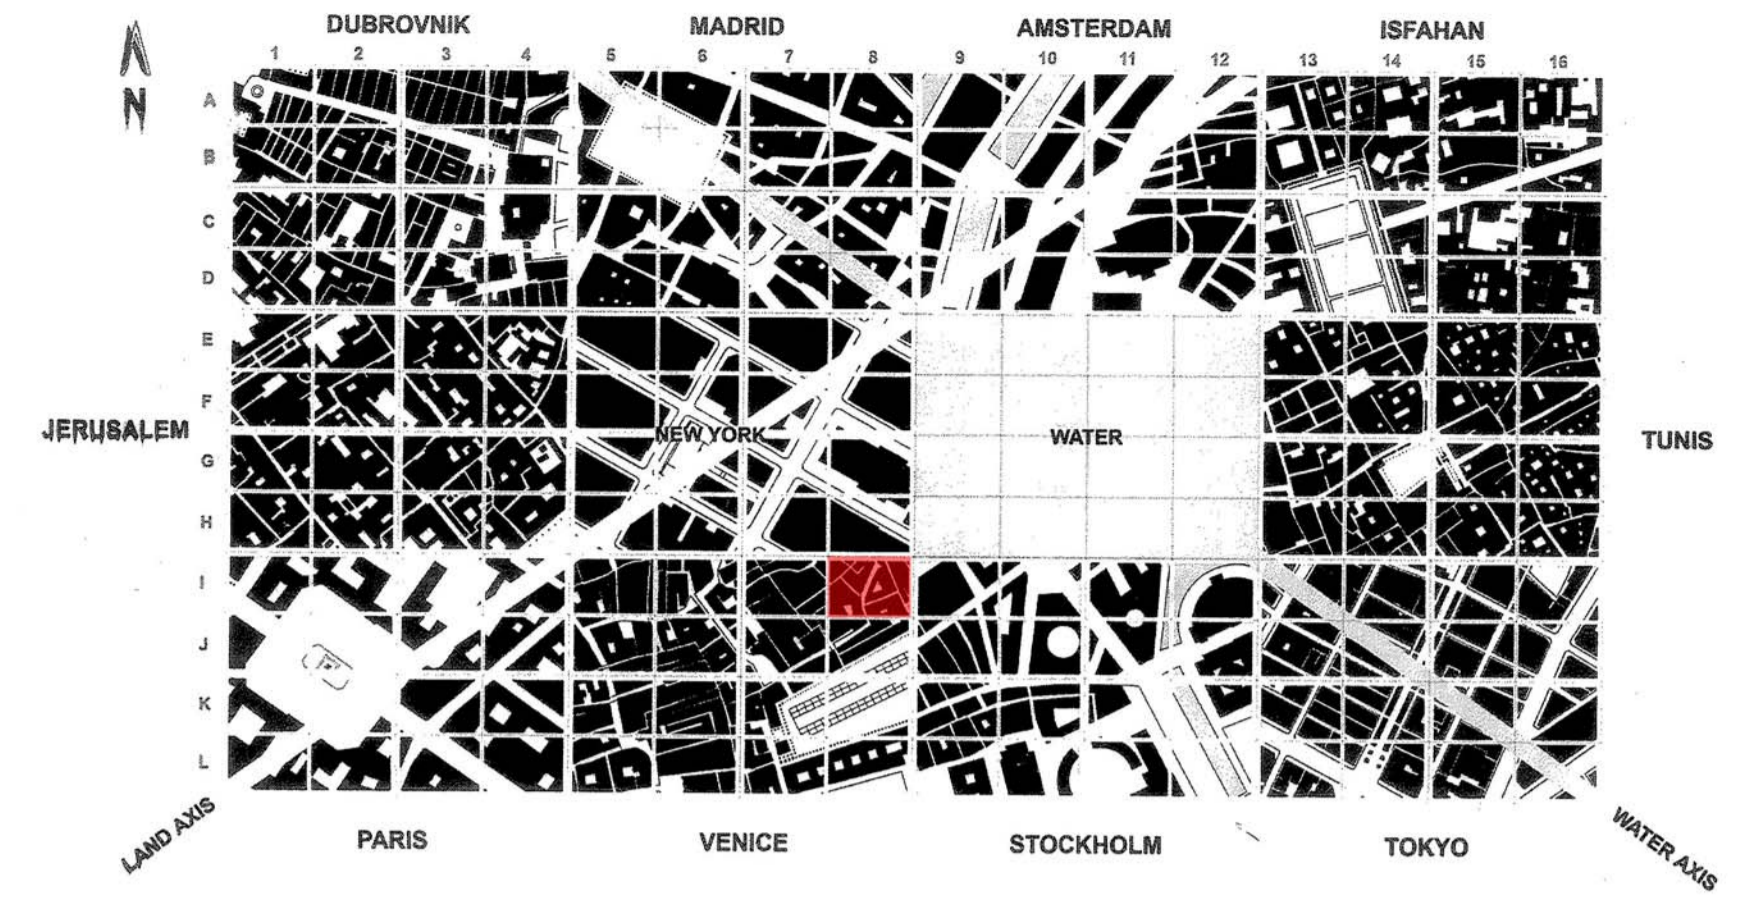

Postcard 1

Postcard 2

Postcard 3

18

Axonometric 1:200

Located in the heart of Venice, this Market Place and adjoining Restaurant offers public access from both the land and water via an open plan ground floor. The design successfully combines elements of both past and present, creating a uniquely distinct structure that embraces the traditional Venetian architecture through the inclusion of arched windows and entrances and stone masonry, whilst simultaneously offering an insight into contemporary structures through the interspersion of cubed wooden forms.

Market Place and Restaurant, Venice

Gillian Bennett
SID: 309245710
Tutor: Donna

Site Section 1:200

Site Elevation 1:200

Site Section 1:200