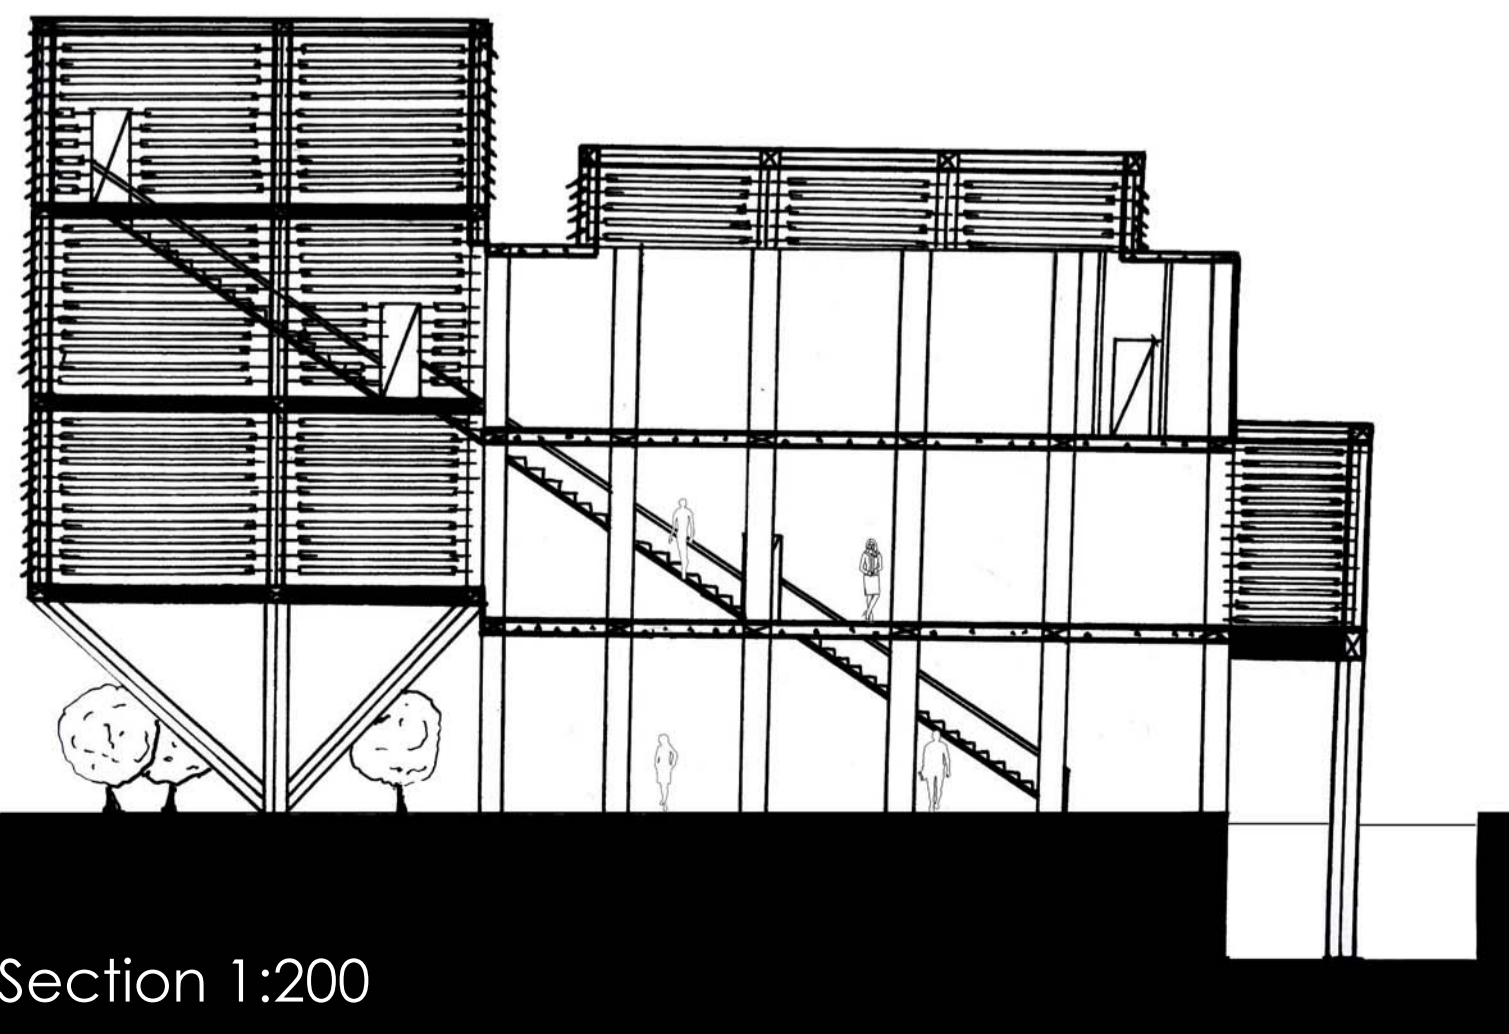

Postcard 1

Postcard 2

Postcard 3

18

Axonometric 1:200

Located in the heart of Venice, this Market Place and adjoining Restaurant offers public access from both the land and water via an open plan ground floor. The design successfully combines elements of both past and present, creating a uniquely distinct structure that embraces the traditional Venetian architecture through the inclusion of arched windows and entrances and stone masonry, whilst simultaneously offering an insight into contemporary structures through the interspersion of cubed wooden forms.

Market Place and Restaurant, Venice

Gillian Bennett
SID: 309245710
Tutor: Donna

Site Section 1:200

Site Elevation 1:200

Site Section 1:200