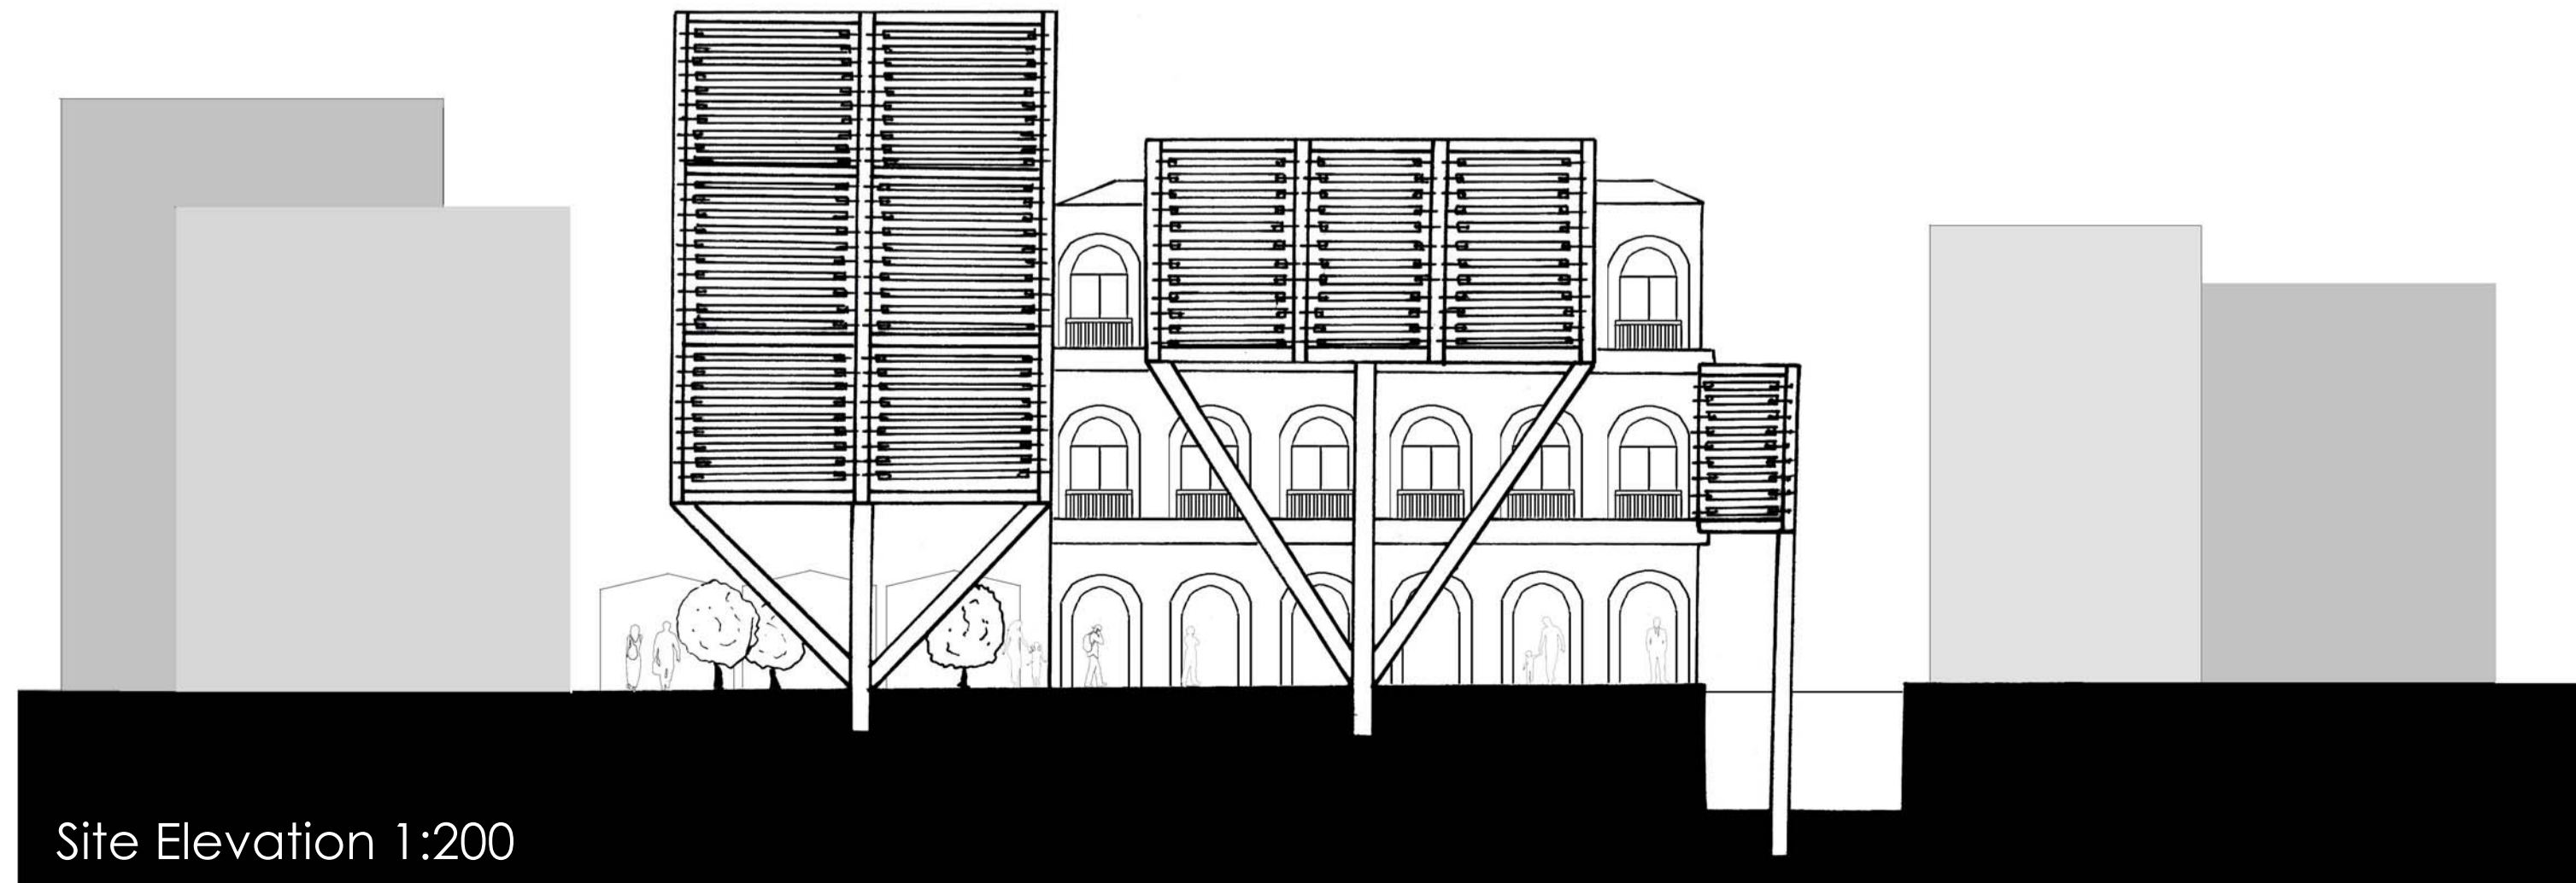

Site Section 1:200

Site Elevation 1:200