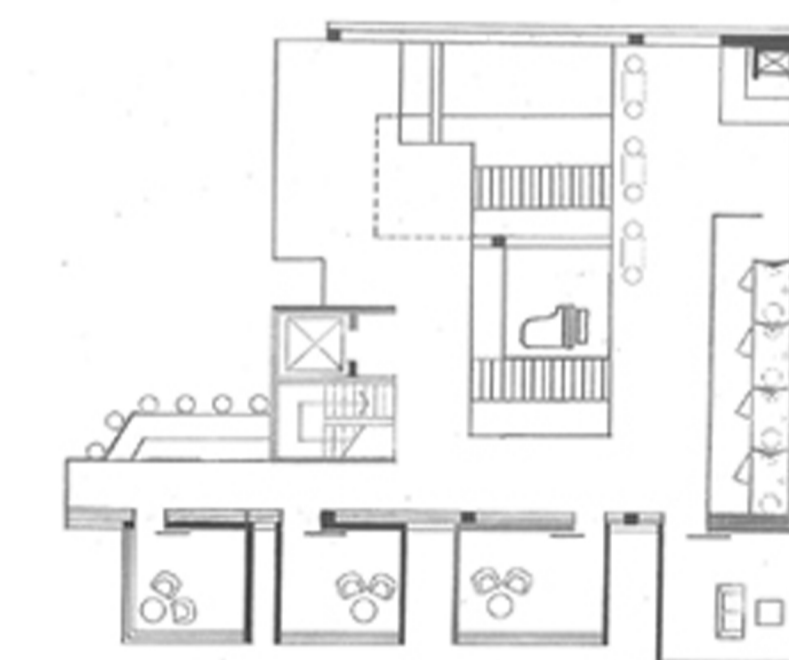

Paris Wine Tasting Pavilion

Student: Zeno Fan Chen

ID: 308211650

Exploded Axonometric 1:200

Axonometric 1:200

Aerial plan 1:200

PLan 1:200

Level one

Level Two

Level Three