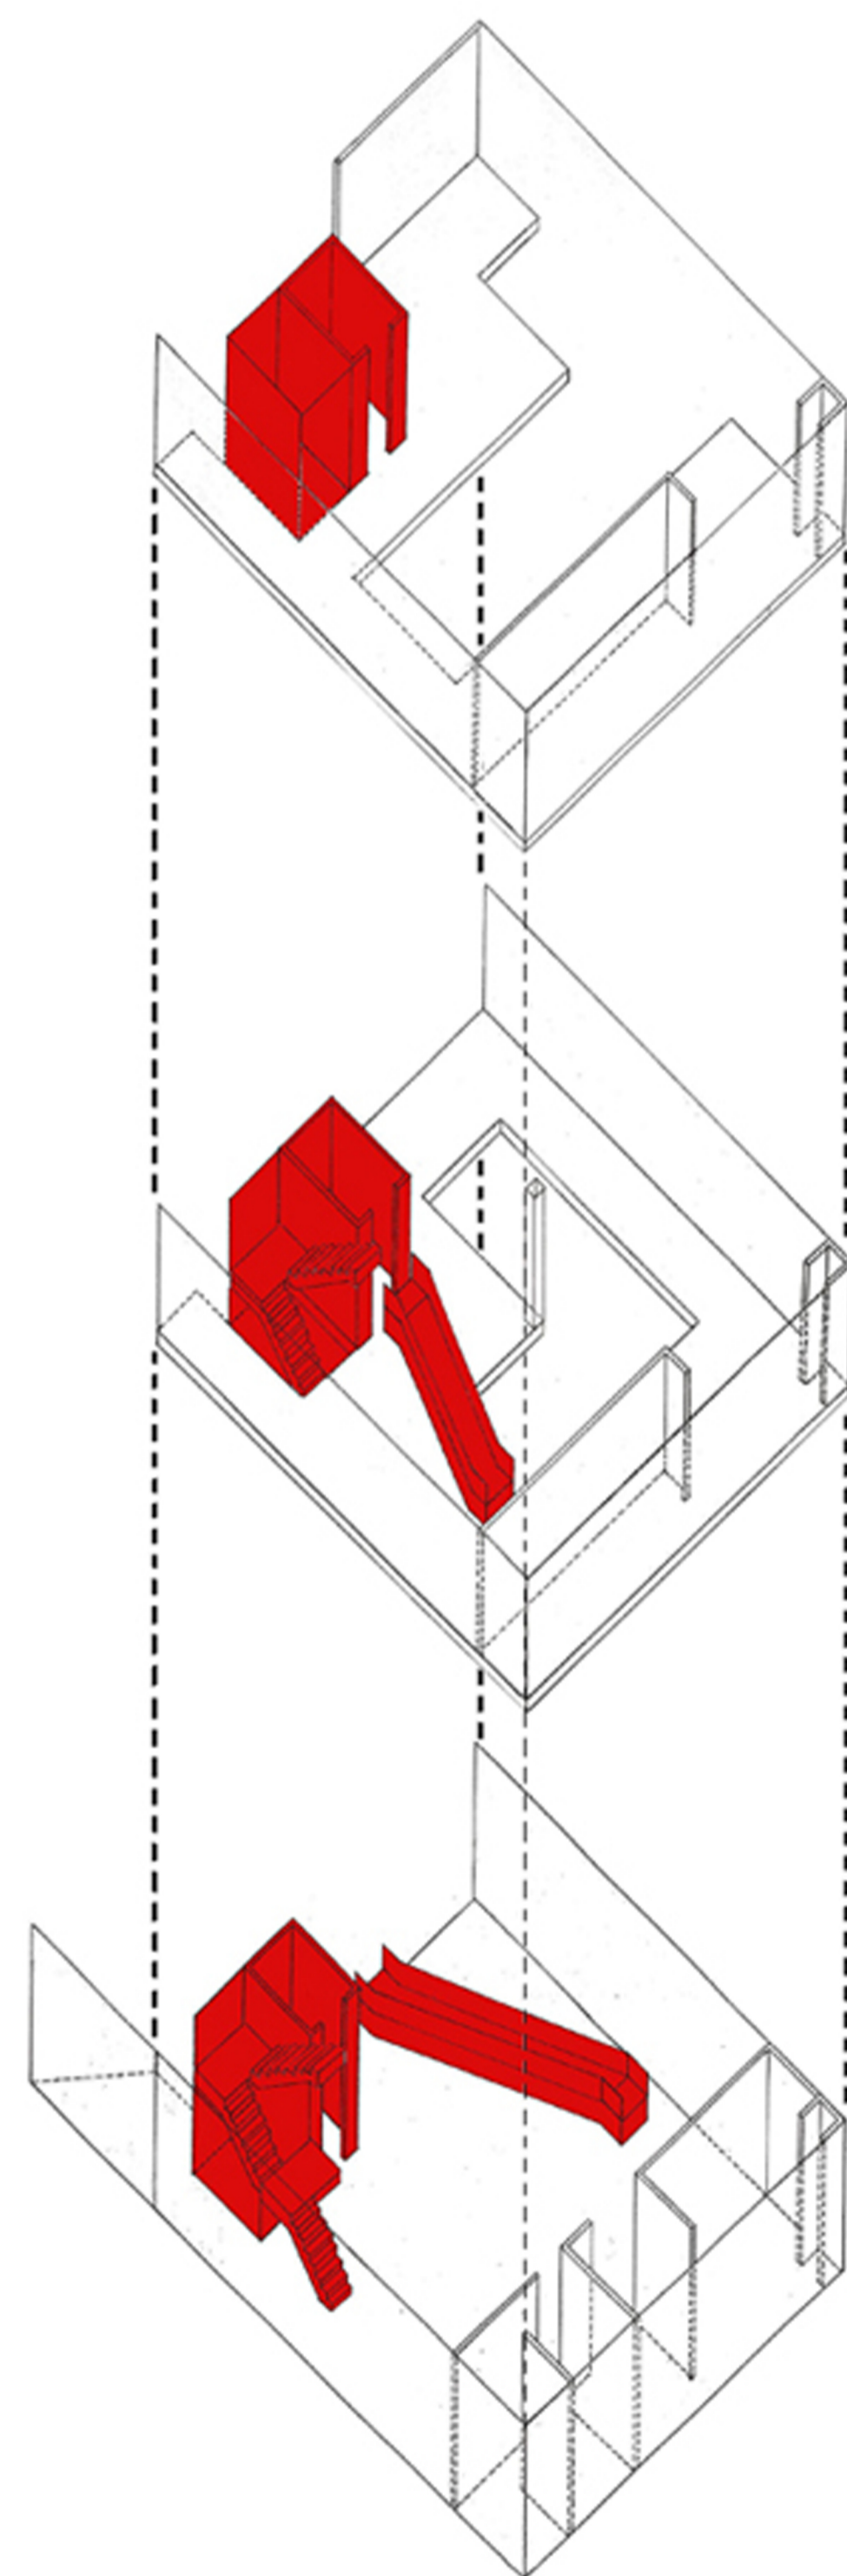

Paris Wine Tasting Pavilion

Student: Zeno Fan Chen

ID: 308211650

Exploded Axonometric 1:200

Axonometric 1:200

Aerial plan 1:200

PLan 1:200

Level one

Level Two

Level Three