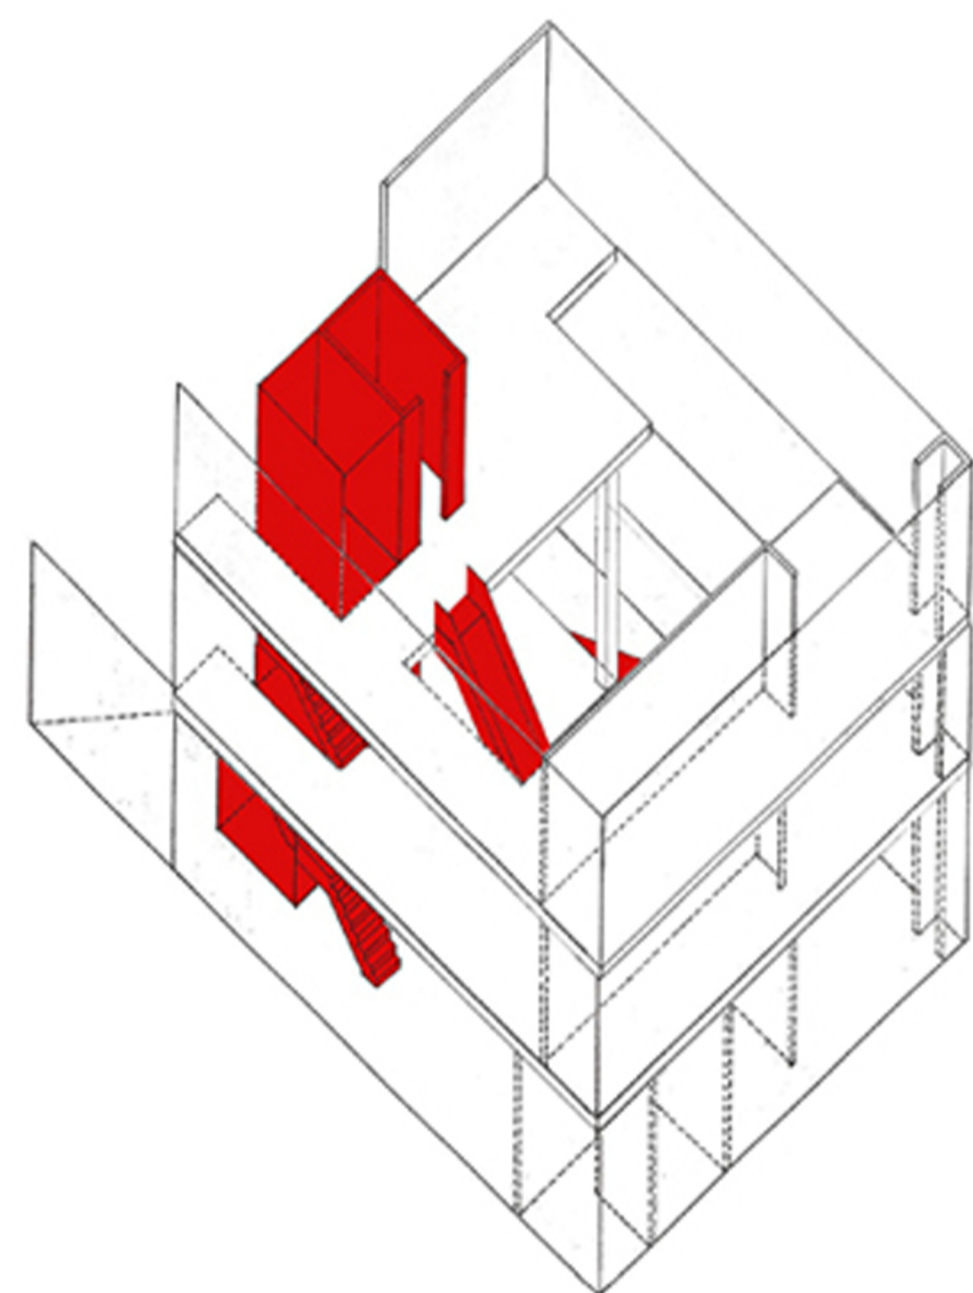

Paris Wine Tasting Pavilion

Student: Zeno Fan Chen

ID: 308211650

Exploded Axonometric 1:200

Axonometric 1:200

Aerial plan 1:200

PLan 1:200

Level one

Level Two

Level Three