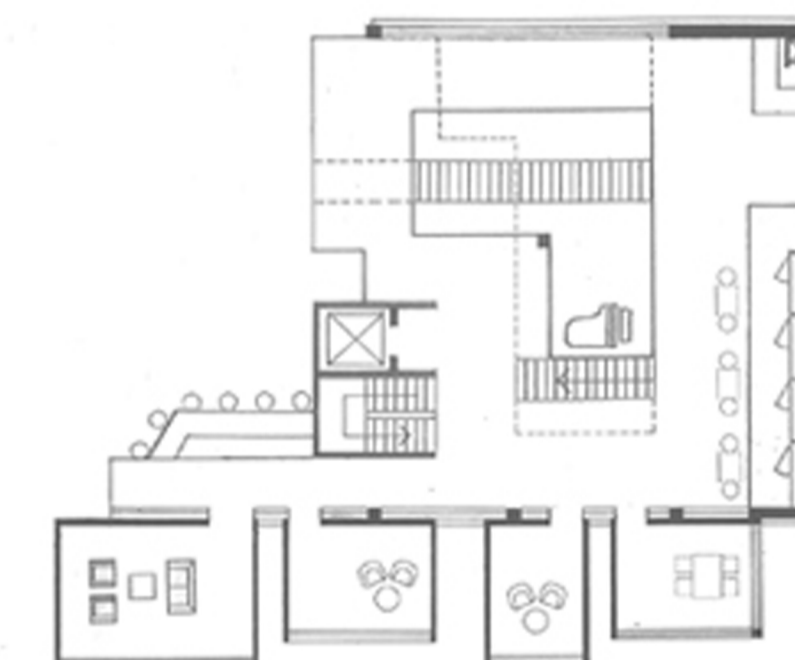

Paris Wine Tasting Pavilion

Student: Zeno Fan Chen

ID: 308211650

Exploded Axonometric 1:200

Axonometric 1:200

Aerial plan 1:200

PLan 1:200

Level one

Level Two

Level Three