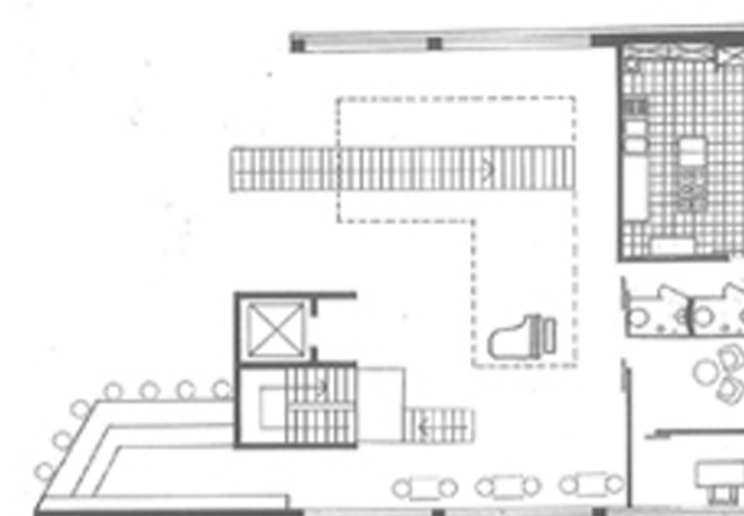

Paris Wine Tasting Pavilion

Student: Zeno Fan Chen

ID: 308211650

Exploded Axonometric 1:200

Axonometric 1:200

Aerial plan 1:200

PLan 1:200

Level one

Level Two

Level Three