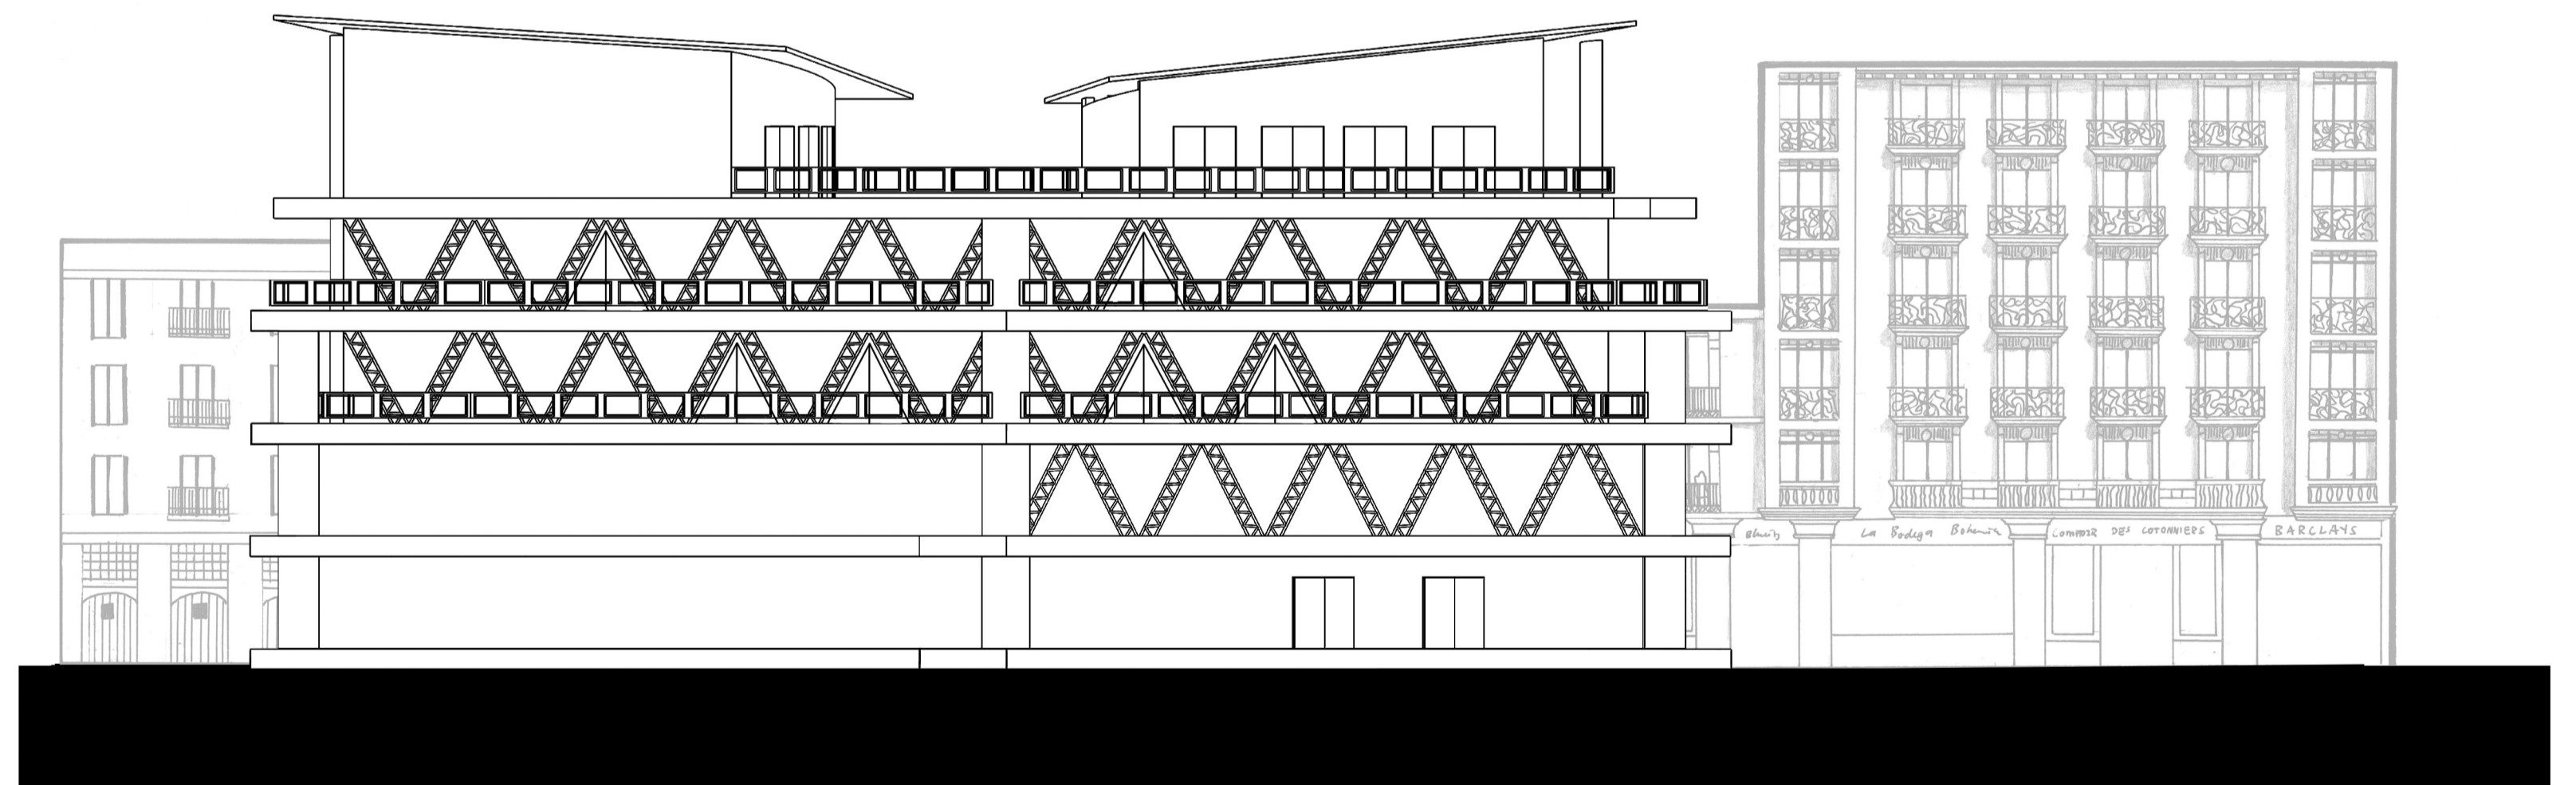

# Auction House

Mary Lum  
309256593  
A5

Madrid, Spain

Location plan 1:10000

Location plan 1:5000

Site plan 1:200

North elevation 1:200