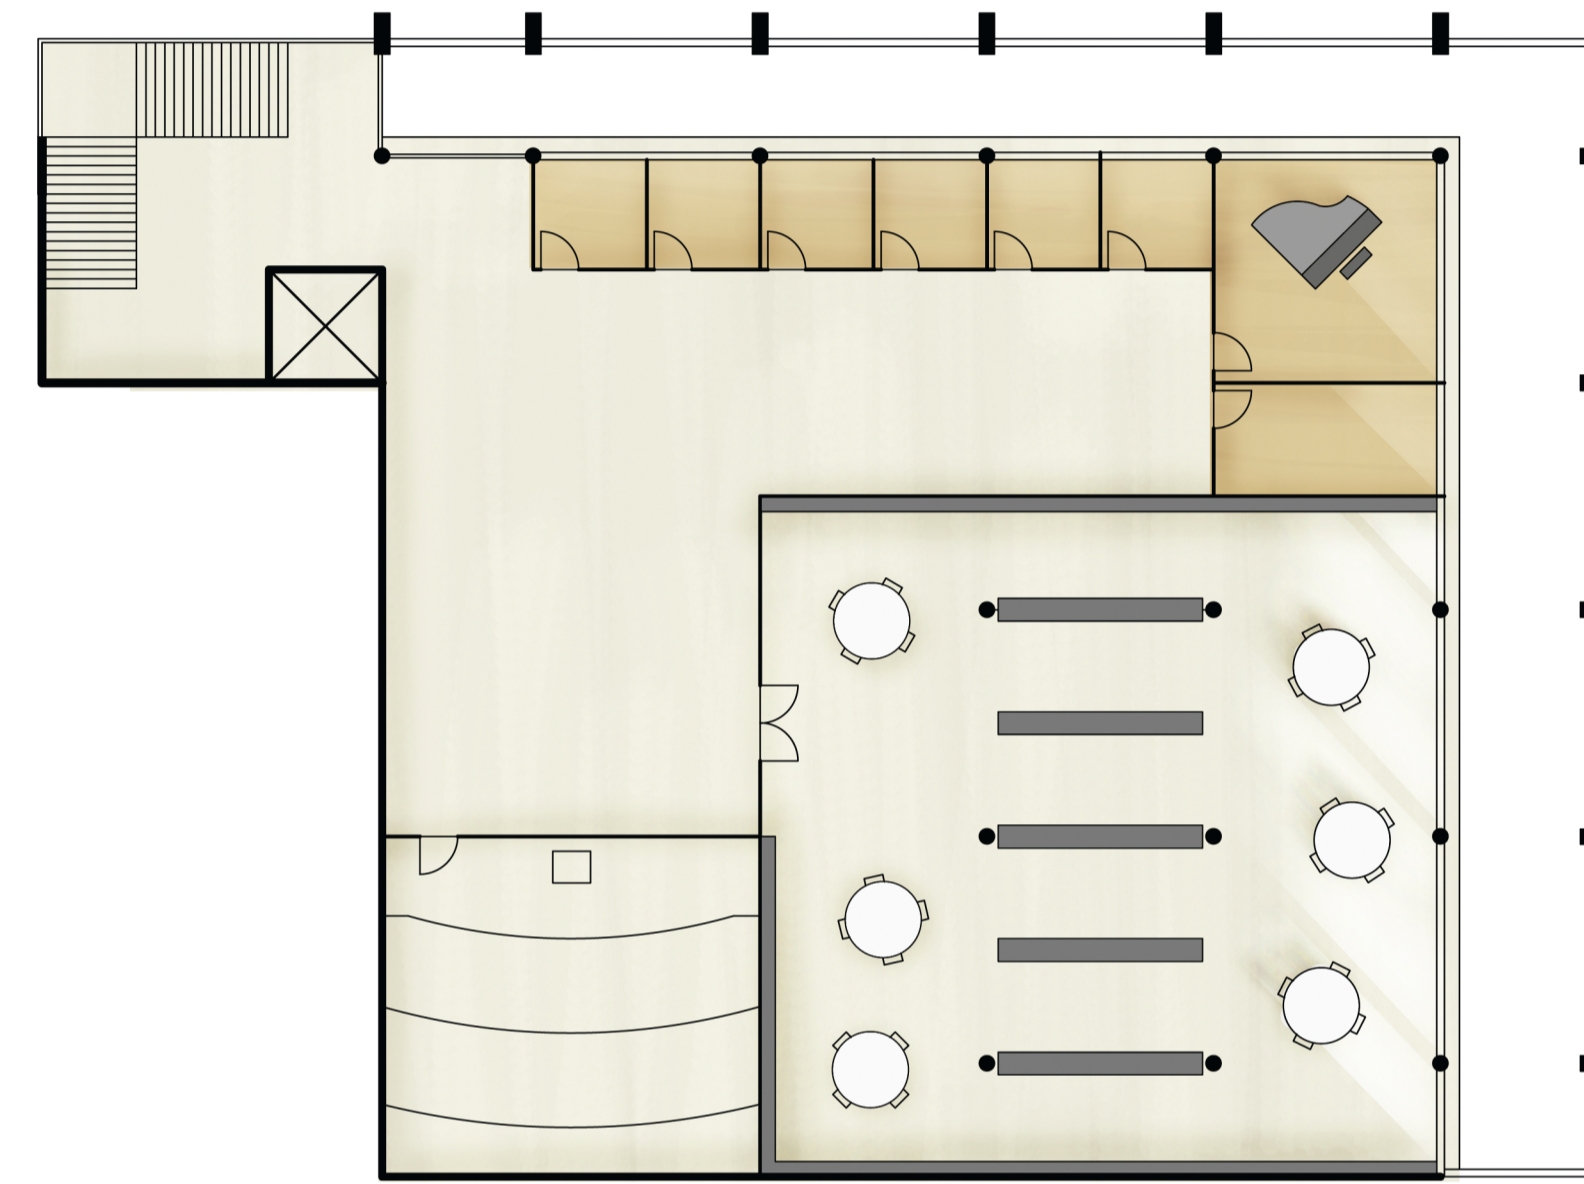

Dubrovnik Music Conservatory

building plans 1:200

basement

ground floor

first floor

second floor

section 1:200

elevation 1:200