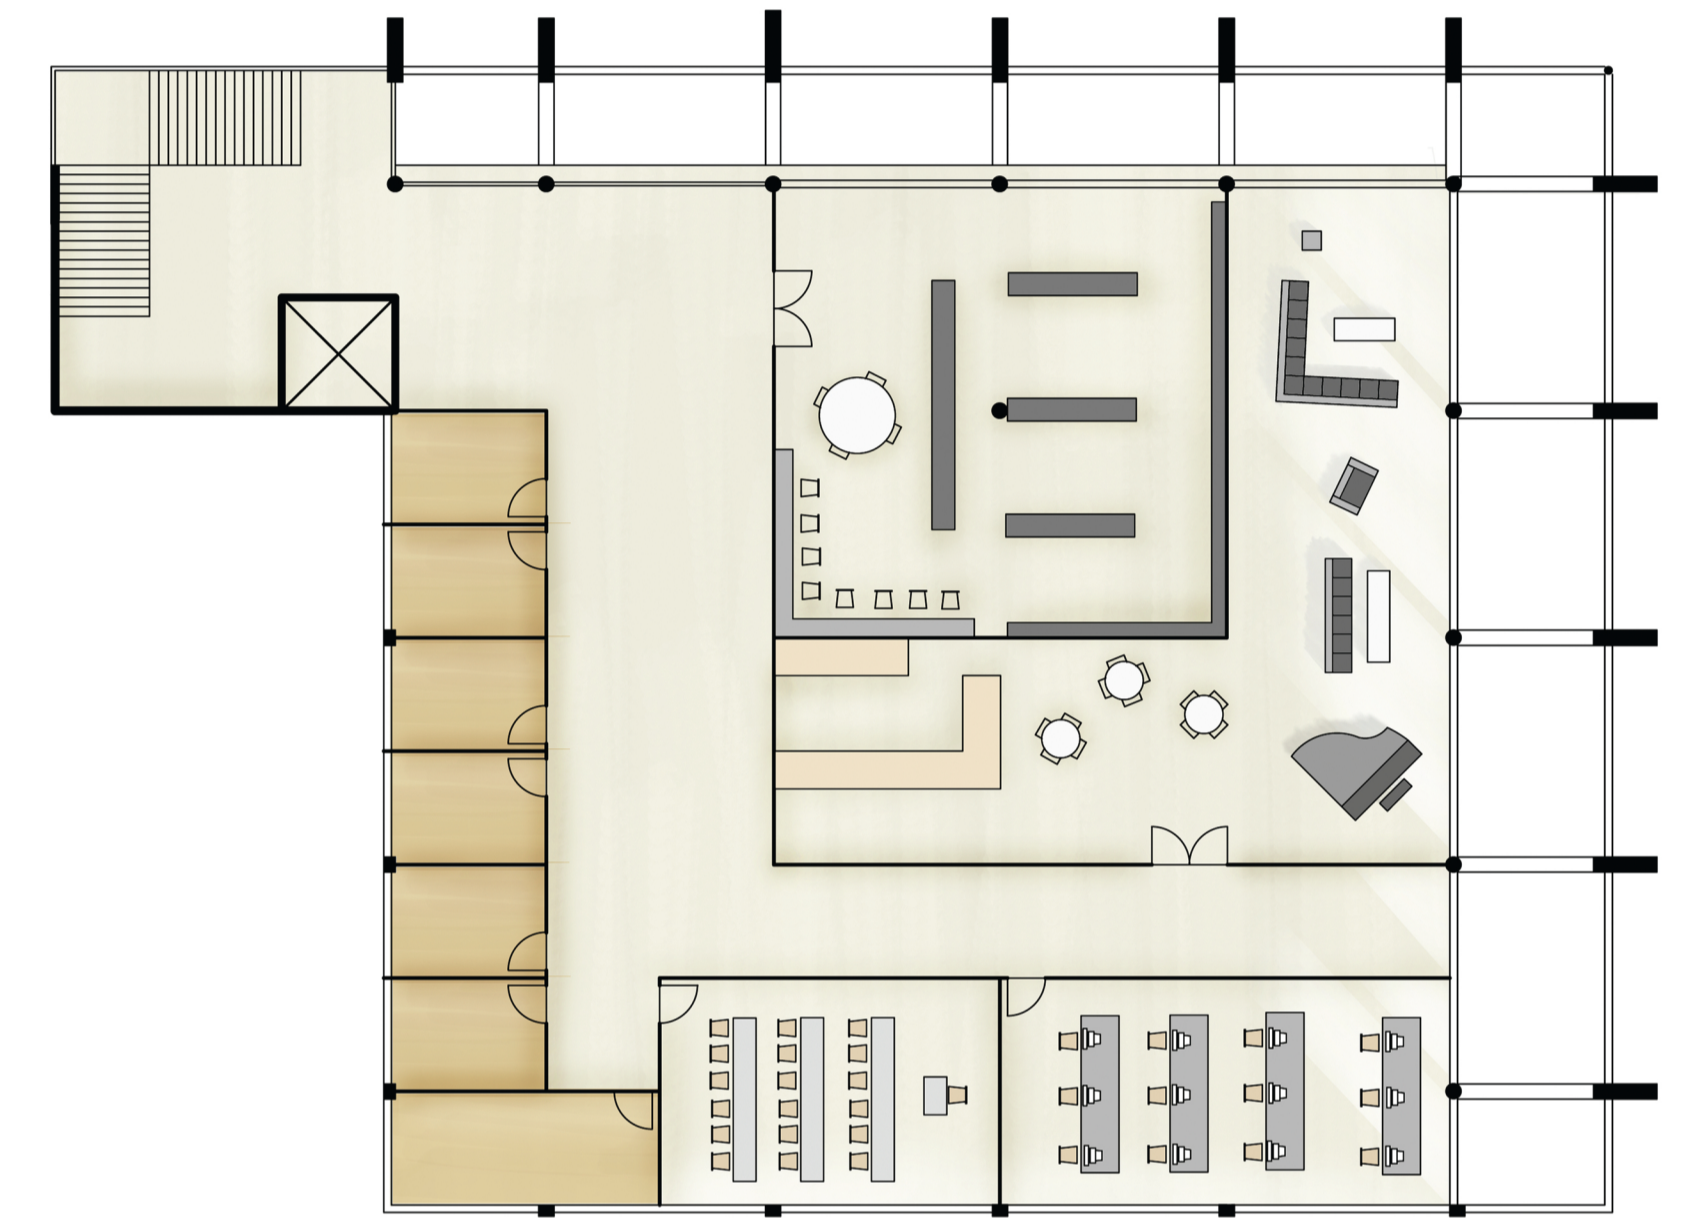

Dubrovnik Music Conservatory

building plans 1:200

basement

ground floor

first floor

second floor

section 1:200

elevation 1:200