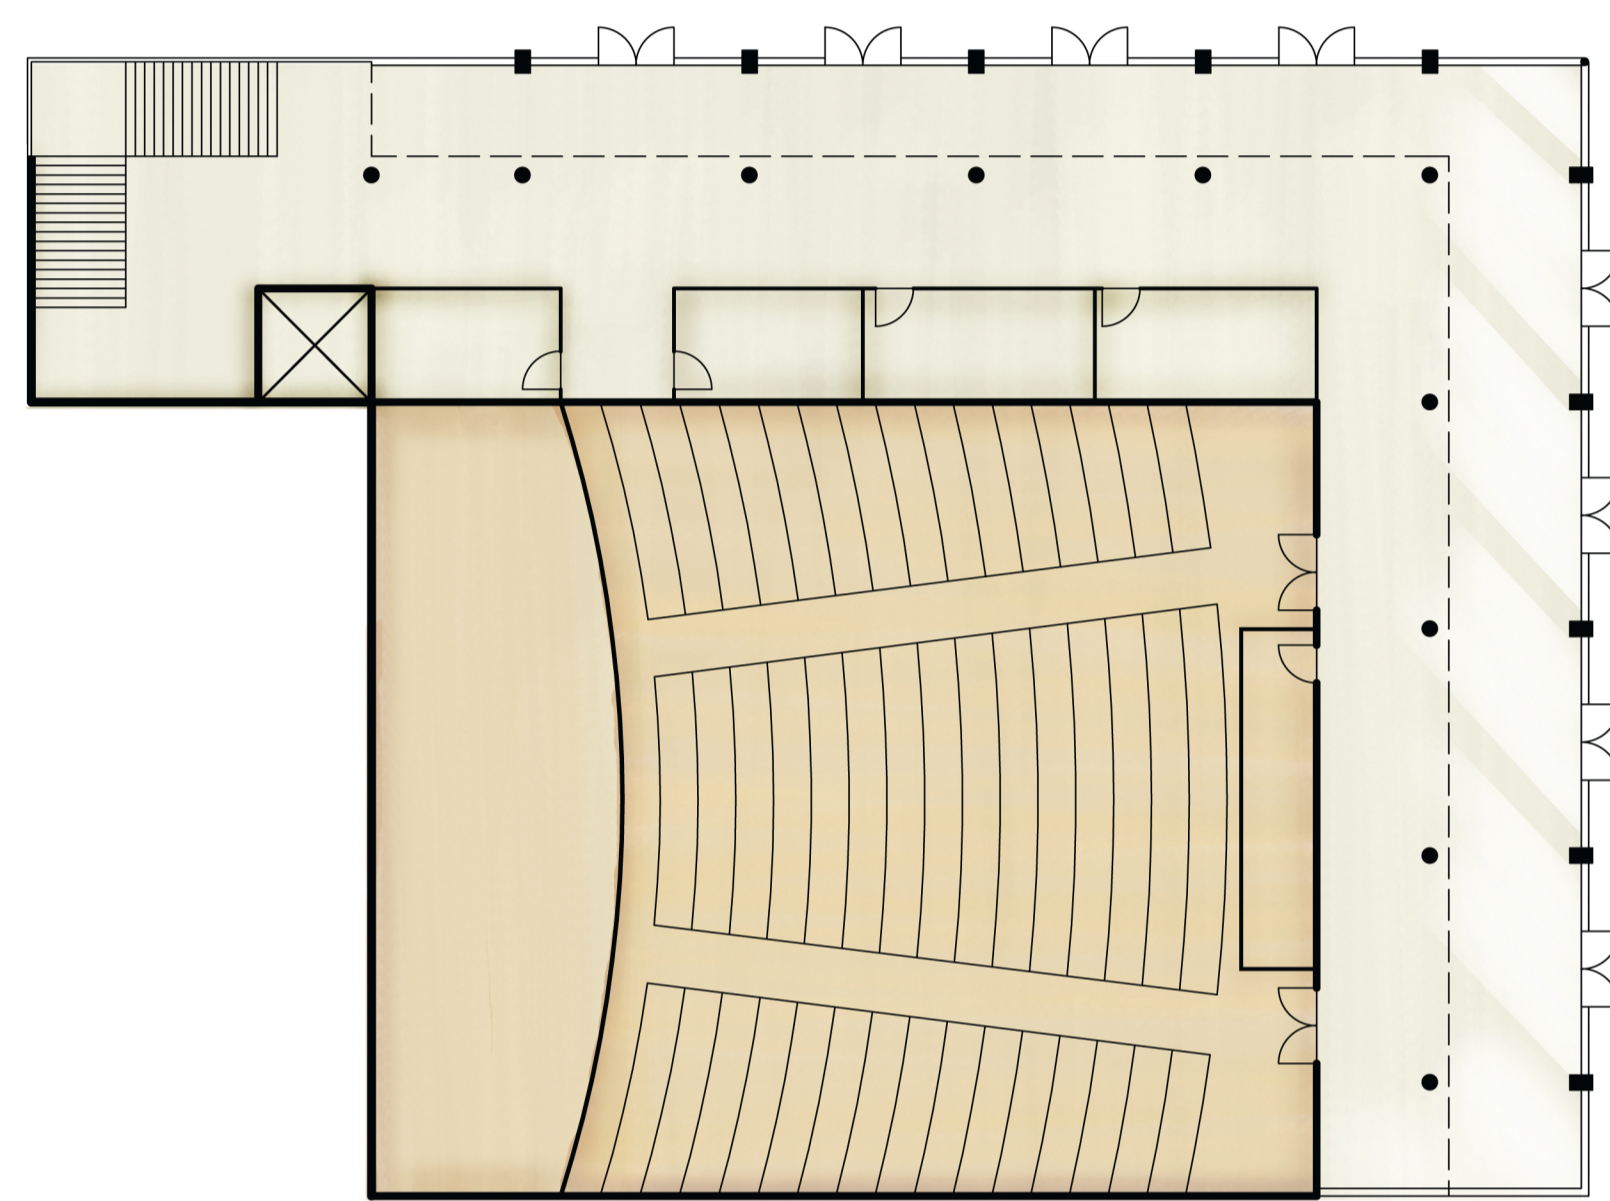

Dubrovnik Music Conservatory

building plans 1:200

basement

ground floor

first floor

second floor

section 1:200

elevation 1:200