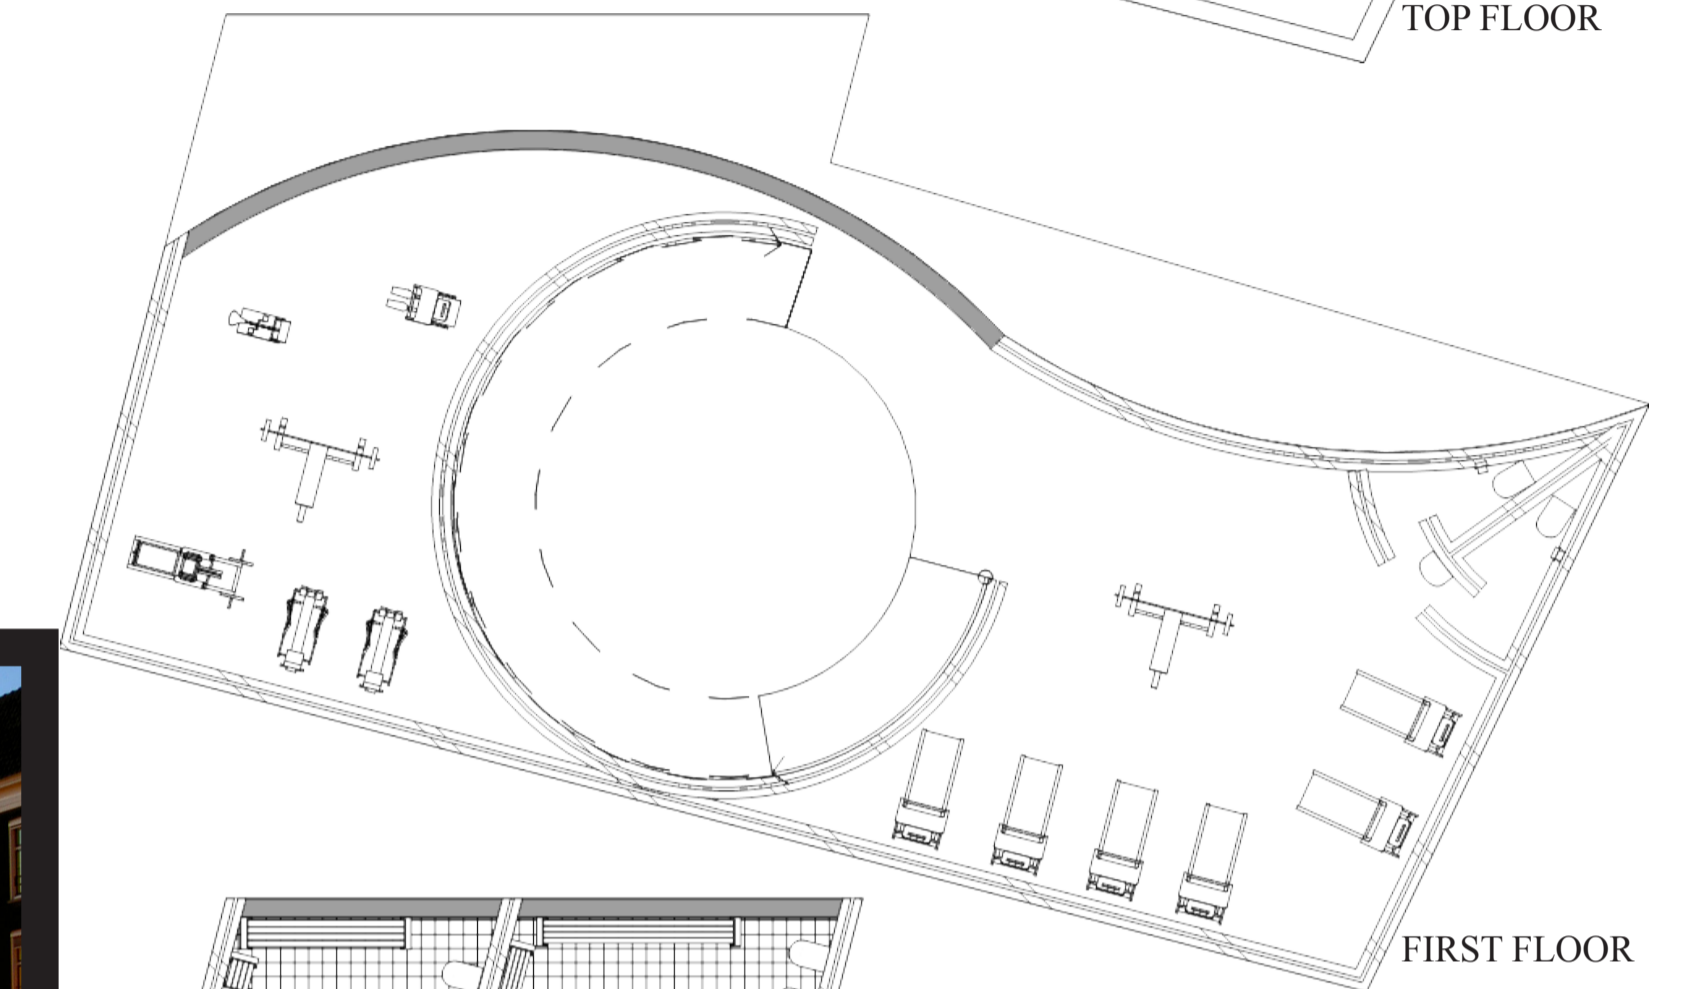

# Amsterdam Fitness

ZHAOJI QIN, SN: 309254574

Amsterdam Fitness, located on the banks of the SINGEL canal, at the heart of a bustling commercial-residential area. An UNCONVENTIONAL building that stands out against the tall and thin gabled brick, a facade of concrete and glass, a geometrically CURVED building that will surely catch one's attention. Whilst exhibiting a contemporary VIBE, the facade reflects the scenery and architecture of traditional Amsterdam, allowing it to meld into the SCENERY that encapsulates AMSTERDAM.

LOCATION PLAN C9 1:10000

TOP FLOOR

FIRST FLOOR

GROUND FLOOR

EXPLODED AXONOMETRIC  
1:500

LONG SECTION

SHORT SECTION