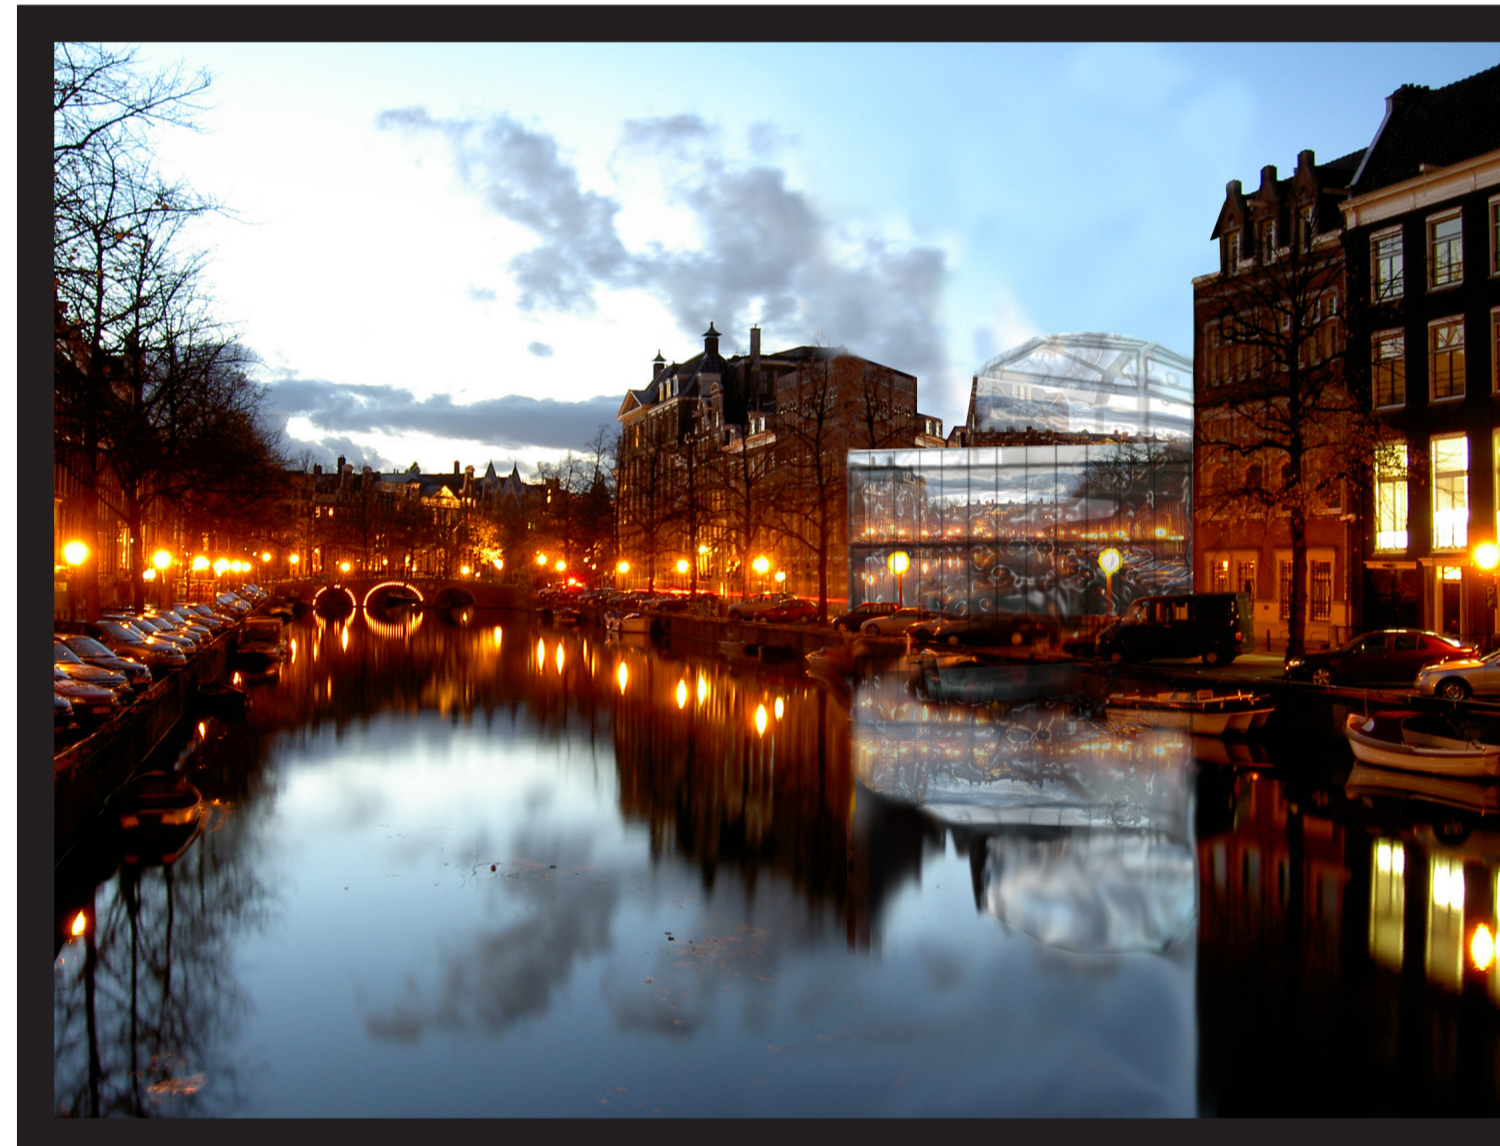

EXPLODED AXONOMETRIC
1:500