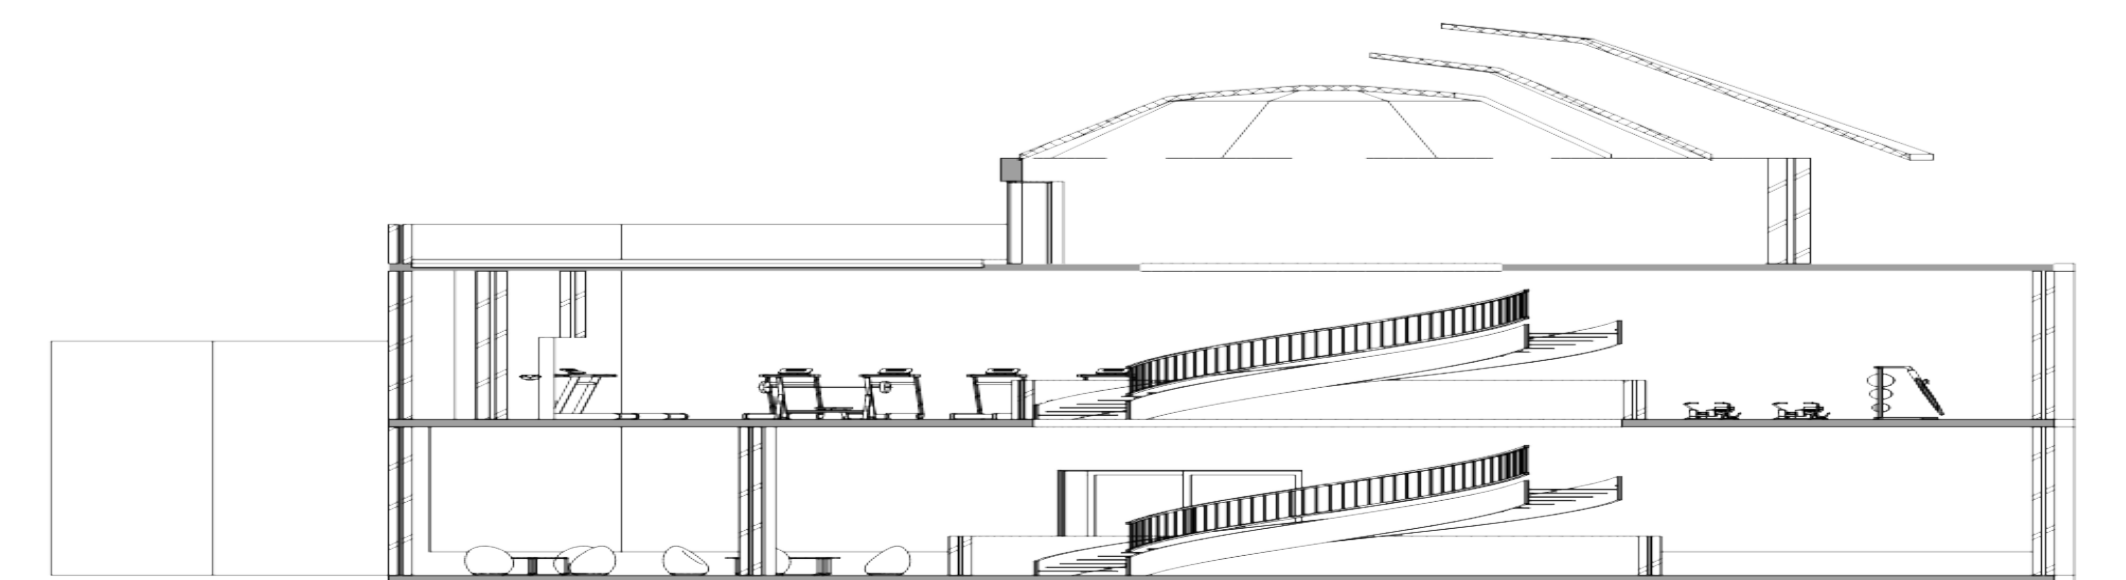

# Amsterdam Fitness

ZHAOJI QIN, SN: 309254574

Amsterdam Fitness, located on the banks of the SINGEL canal, at the heart of a bustling commercial-residential area. An UNCONVENTIONAL building that stands out against the tall and thin gabled brick, a facade of concrete and glass, a geometrically CURVED building that will surely catch one's attention. Whilst exhibiting a contemporary VIBE, the facade reflects the scenery and architecture of traditional Amsterdam, allowing it to meld into the SCENERY that encapsulates AMSTERDAM.

LOCATION PLAN C9 1:10000

TOP FLOOR

FIRST FLOOR

GROUND FLOOR

EXPLODED AXONOMETRIC  
1:500

LONG SECTION

SHORT SECTION