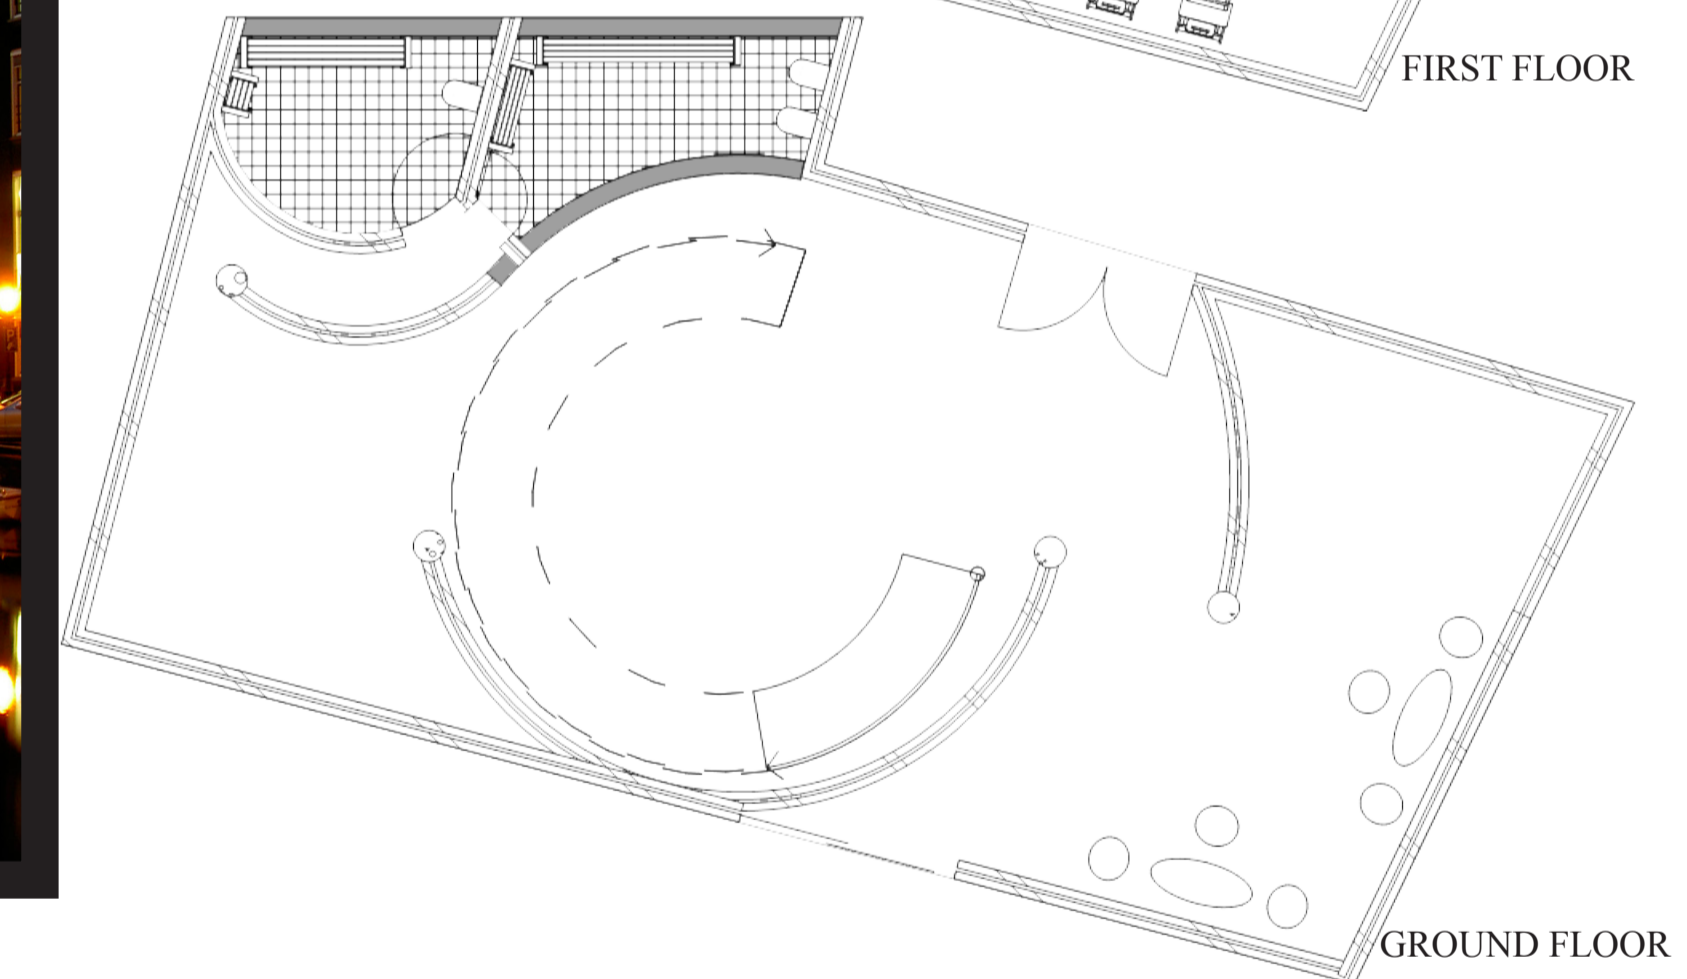

# Amsterdam Fitness

ZHAOJI QIN, SN: 309254574

Amsterdam Fitness, located on the banks of the SINGEL canal, at the heart of a bustling commercial-residential area. An UNCONVENTIONAL building that stands out against the tall and thin gabled brick, a facade of concrete and glass, a geometrically CURVED building that will surely catch one's attention. Whilst exhibiting a contemporary VIBE, the facade reflects the scenery and architecture of traditional Amsterdam, allowing it to meld into the SCENERY that encapsulates AMSTERDAM.

LOCATION PLAN C9 1:10000

TOP FLOOR

FIRST FLOOR

GROUND FLOOR

EXPLODED AXONOMETRIC  
1:500

LONG SECTION

SHORT SECTION