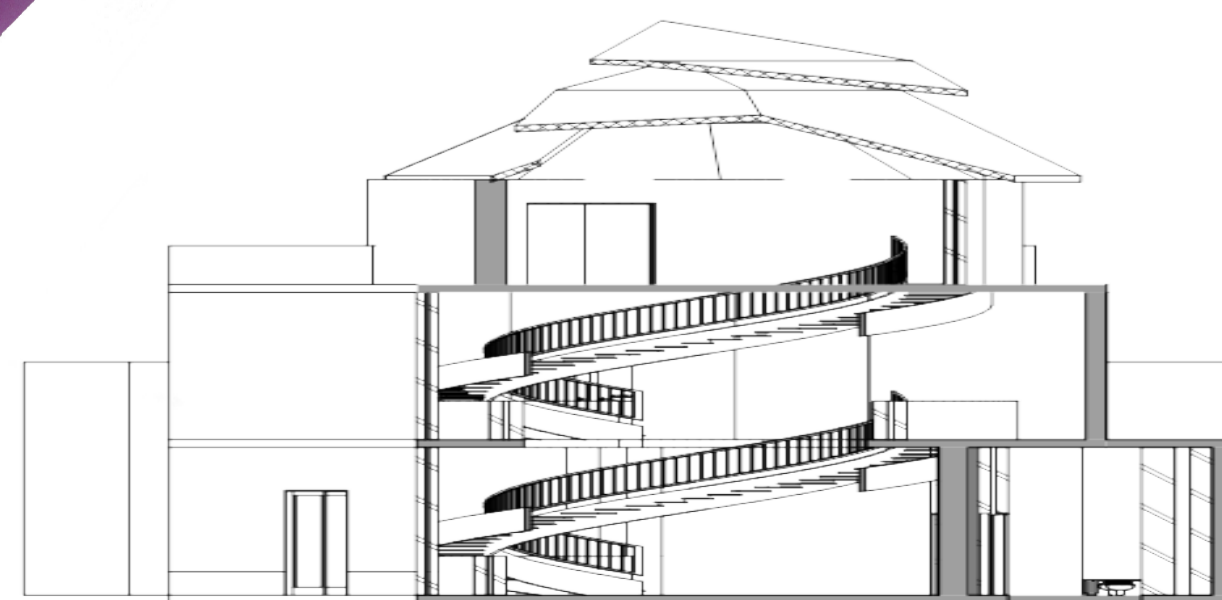

# Amsterdam Fitness

ZHAOJI QIN, SN: 309254574

Amsterdam Fitness, located on the banks of the SINGEL canal, at the heart of a bustling commercial-residential area. An UNCONVENTIONAL building that stands out against the tall and thin gabled brick, a facade of concrete and glass, a geometrically CURVED building that will surely catch one's attention. Whilst exhibiting a contemporary VIBE, the facade reflects the scenery and architecture of traditional Amsterdam, allowing it to meld into the SCENERY that encapsulates AMSTERDAM.

LOCATION PLAN C9 1:10000

TOP FLOOR

FIRST FLOOR

GROUND FLOOR

EXPLODED AXONOMETRIC  
1:500

LONG SECTION

SHORT SECTION