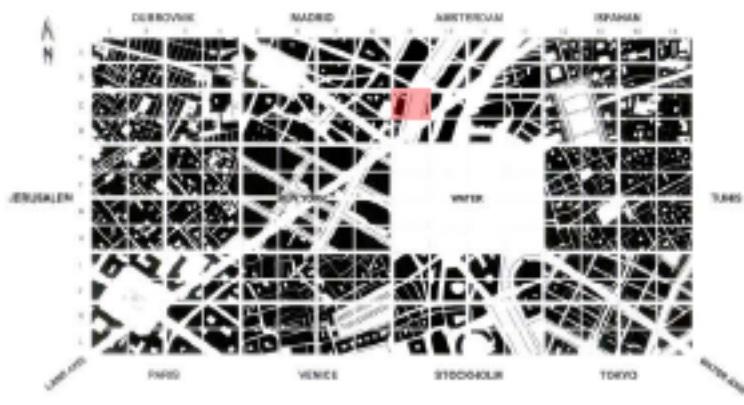

# Amsterdam Fitness

ZHAOJI QIN, SN: 309254574

Amsterdam Fitness, located on the banks of the SINGEL canal, at the heart of a bustling commercial-residential area. An UNCONVENTIONAL building that stands out against the tall and thin gabled brick, a facade of concrete and glass, a geometrically CURVED building that will surely catch one's attention. Whilst exhibiting a contemporary VIBE, the facade reflects the scenery and architecture of traditional Amsterdam, allowing it to meld into the SCENERY that encapsulates AMSTERDAM.

LOCATION PLAN C9 1:10000

TOP FLOOR

FIRST FLOOR

GROUND FLOOR

EXPLODED AXONOMETRIC  
1:500

LONG SECTION

SHORT SECTION