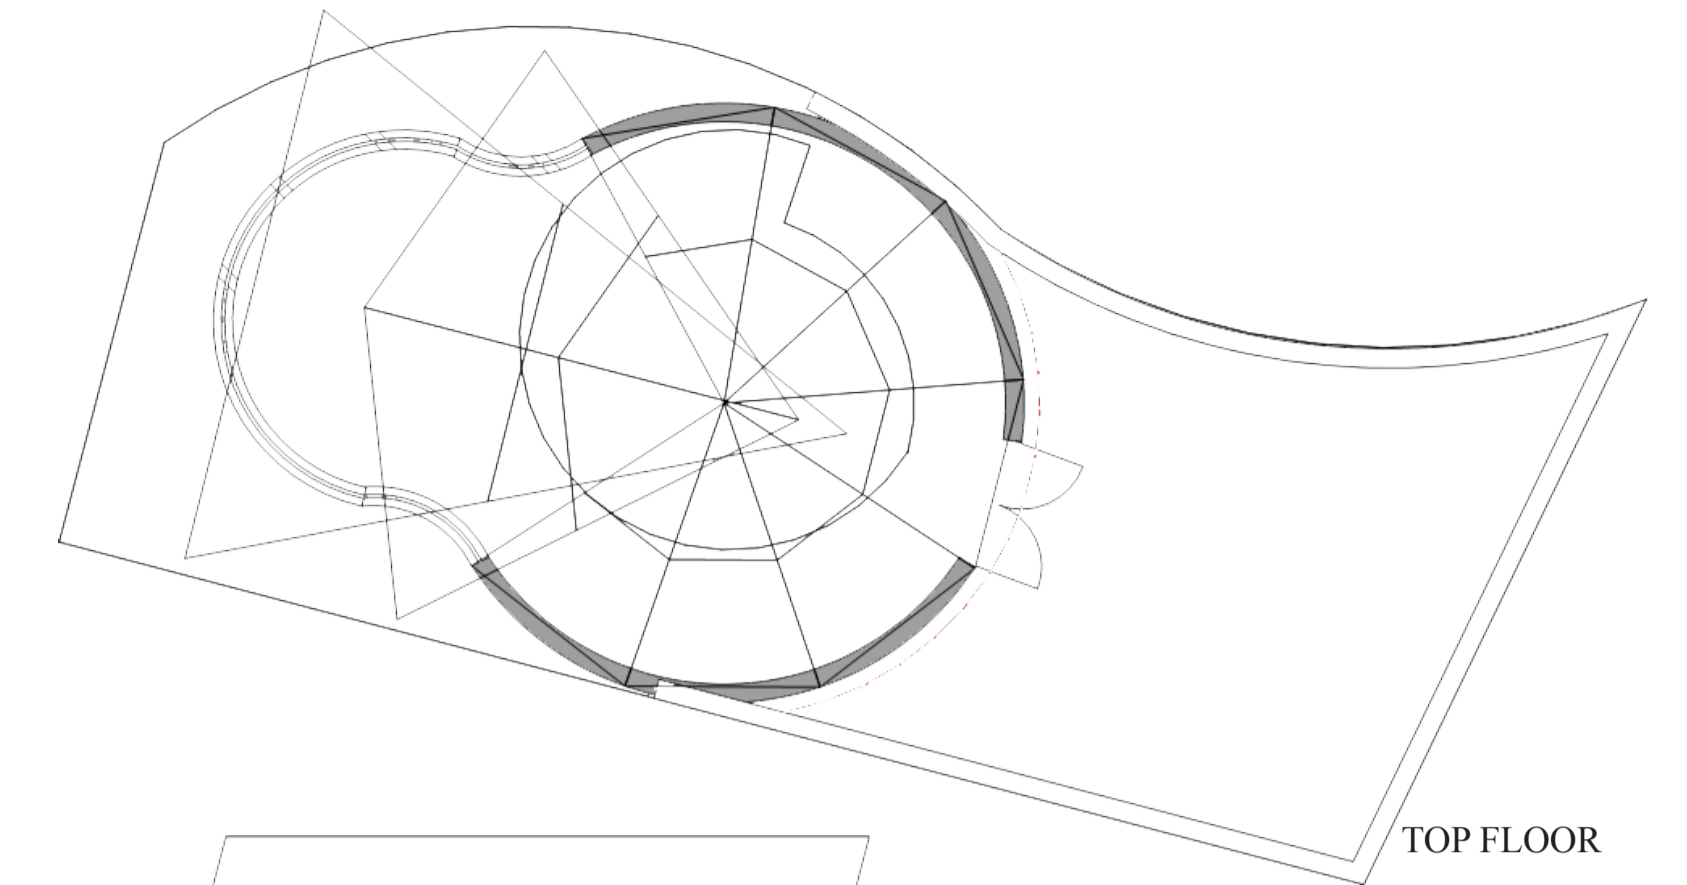

# Amsterdam Fitness

ZHAOJI QIN, SN: 309254574

Amsterdam Fitness, located on the banks of the SINGEL canal, at the heart of a bustling commercial-residential area. An UNCONVENTIONAL building that stands out against the tall and thin gabled brick, a facade of concrete and glass, a geometrically CURVED building that will surely catch one's attention. Whilst exhibiting a contemporary VIBE, the facade reflects the scenery and architecture of traditional Amsterdam, allowing it to meld into the SCENERY that encapsulates AMSTERDAM.

LOCATION PLAN C9 1:10000

TOP FLOOR

FIRST FLOOR

GROUND FLOOR

EXPLODED AXONOMETRIC  
1:500

LONG SECTION

SHORT SECTION