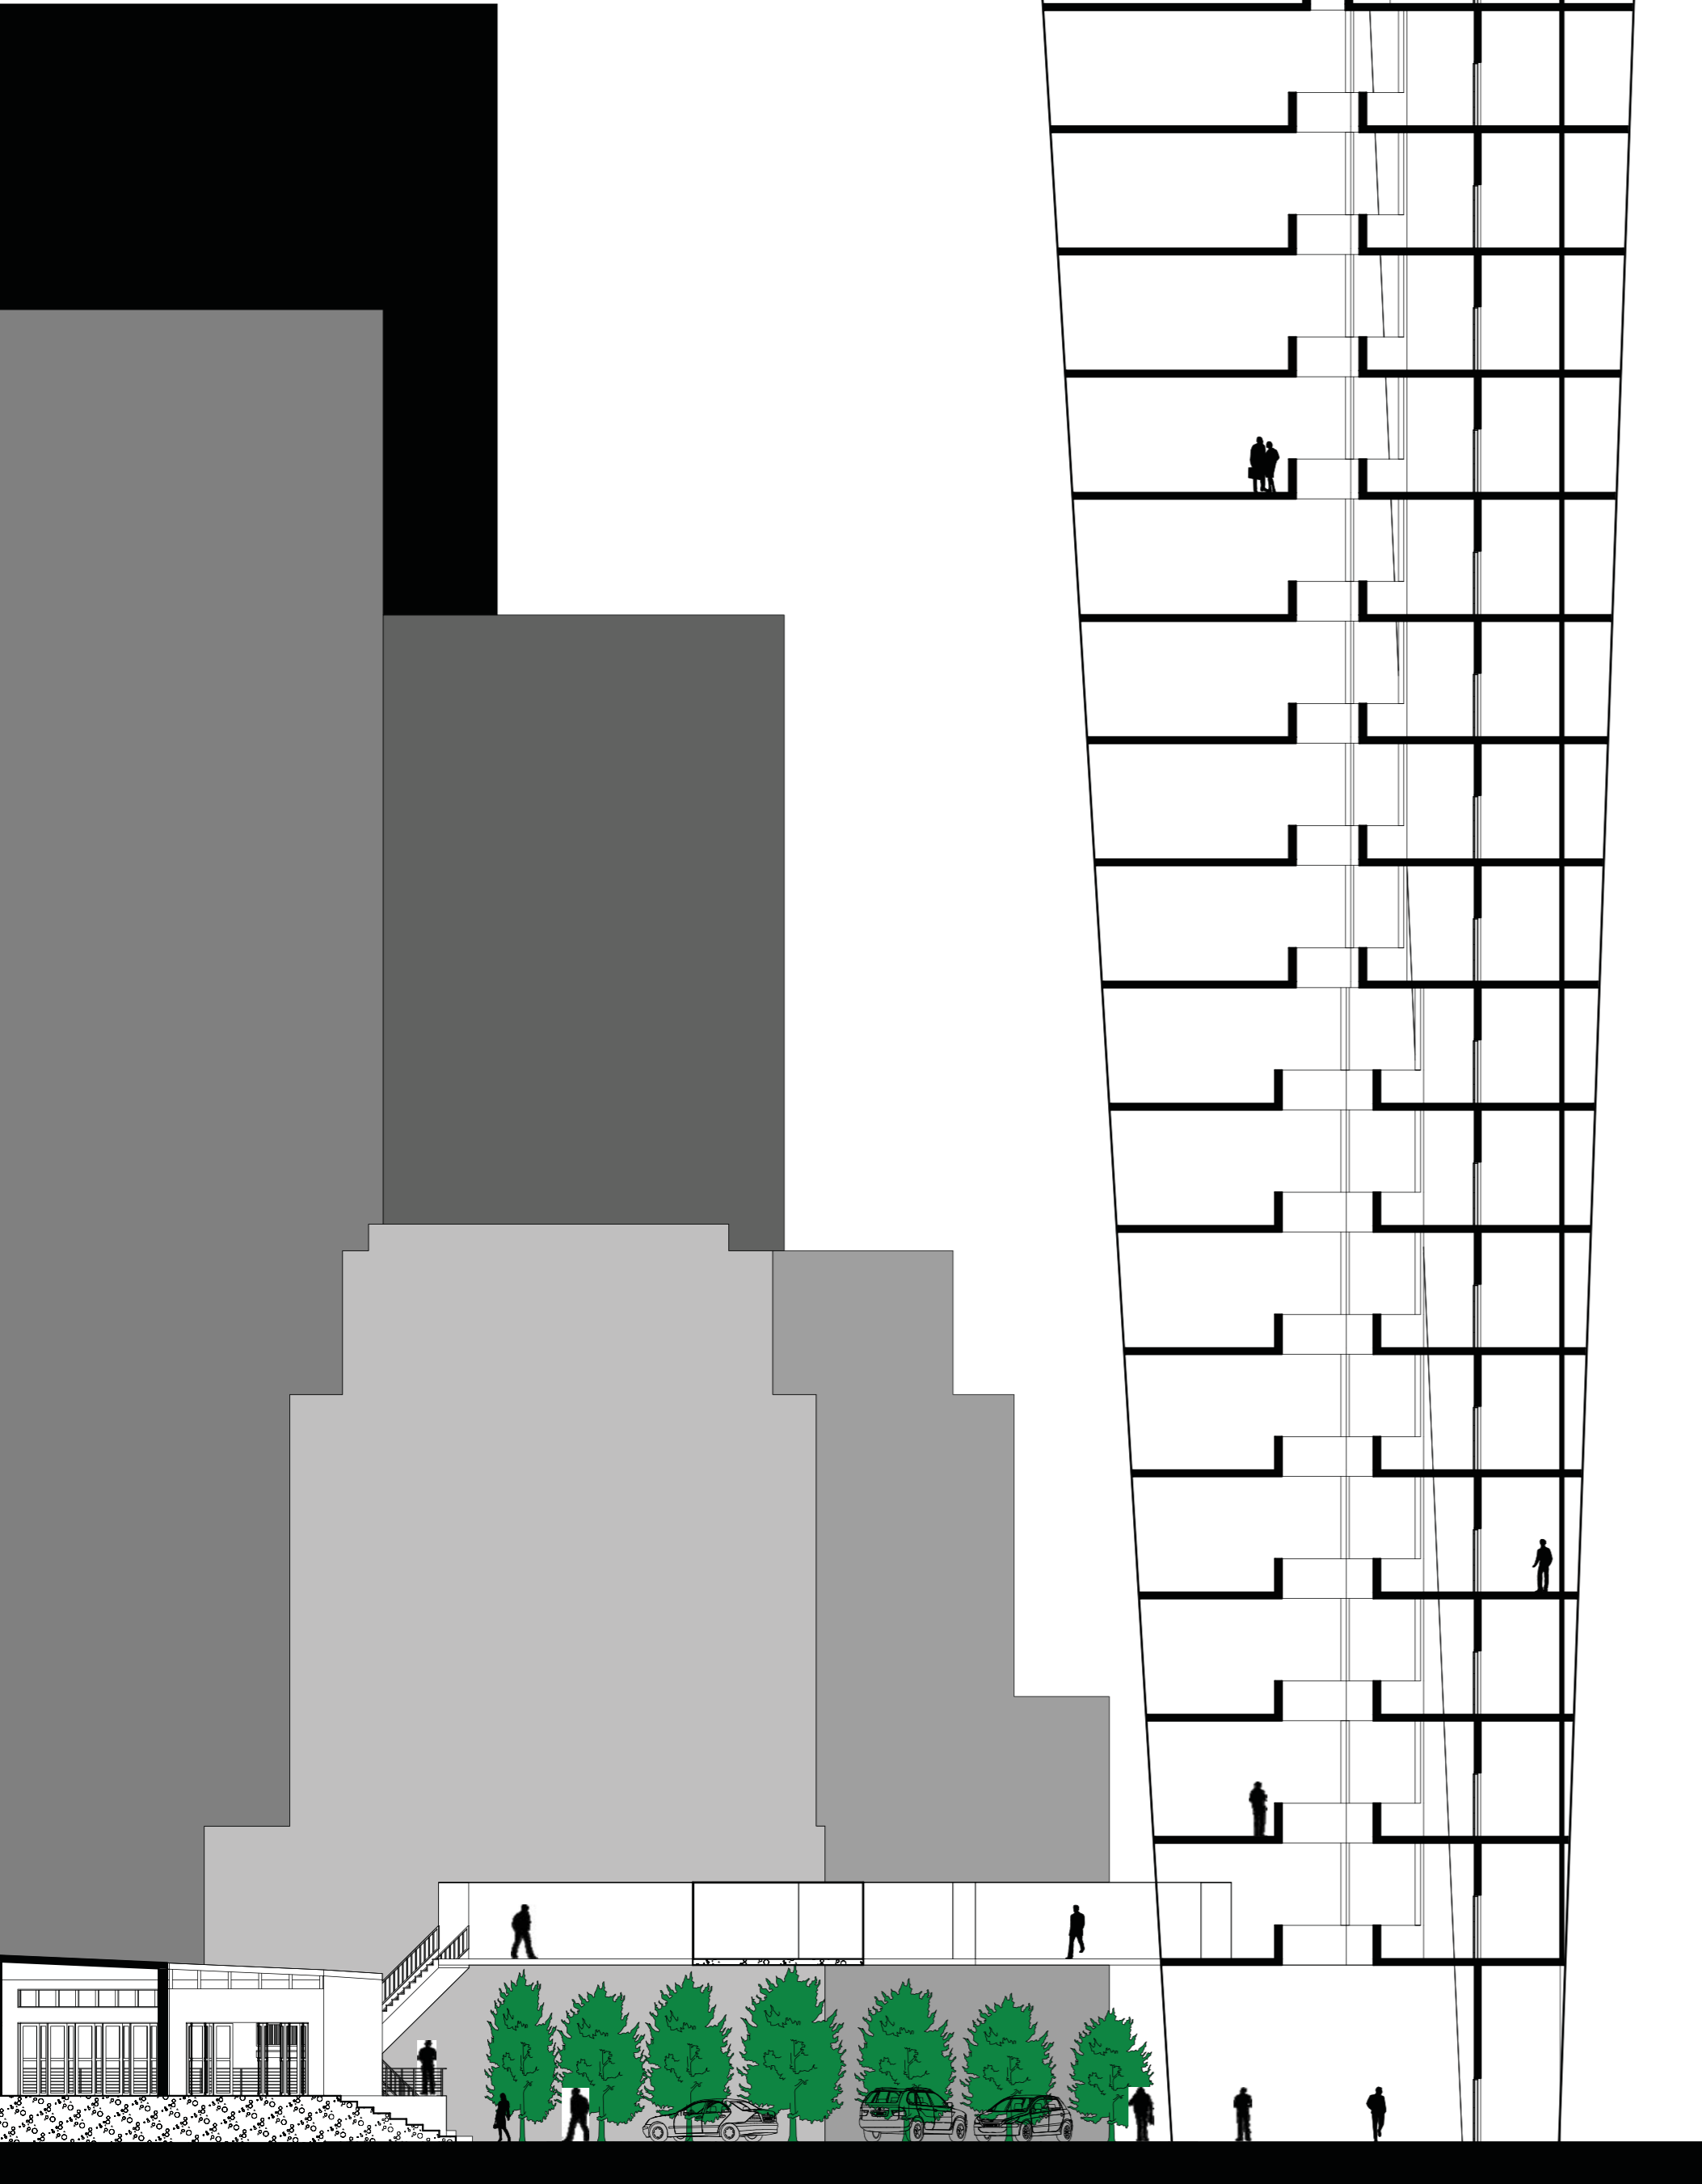

CRYSTAL INSPIRATION  
REFERENCE IMAGES

LIGHTWELL MEZZANINE

SUN SHADOWS

LOBBY

HOTEL ROOM

RESTAURANT

SOUTH ELEVATION 1:200

CROSS SECTION 1:200