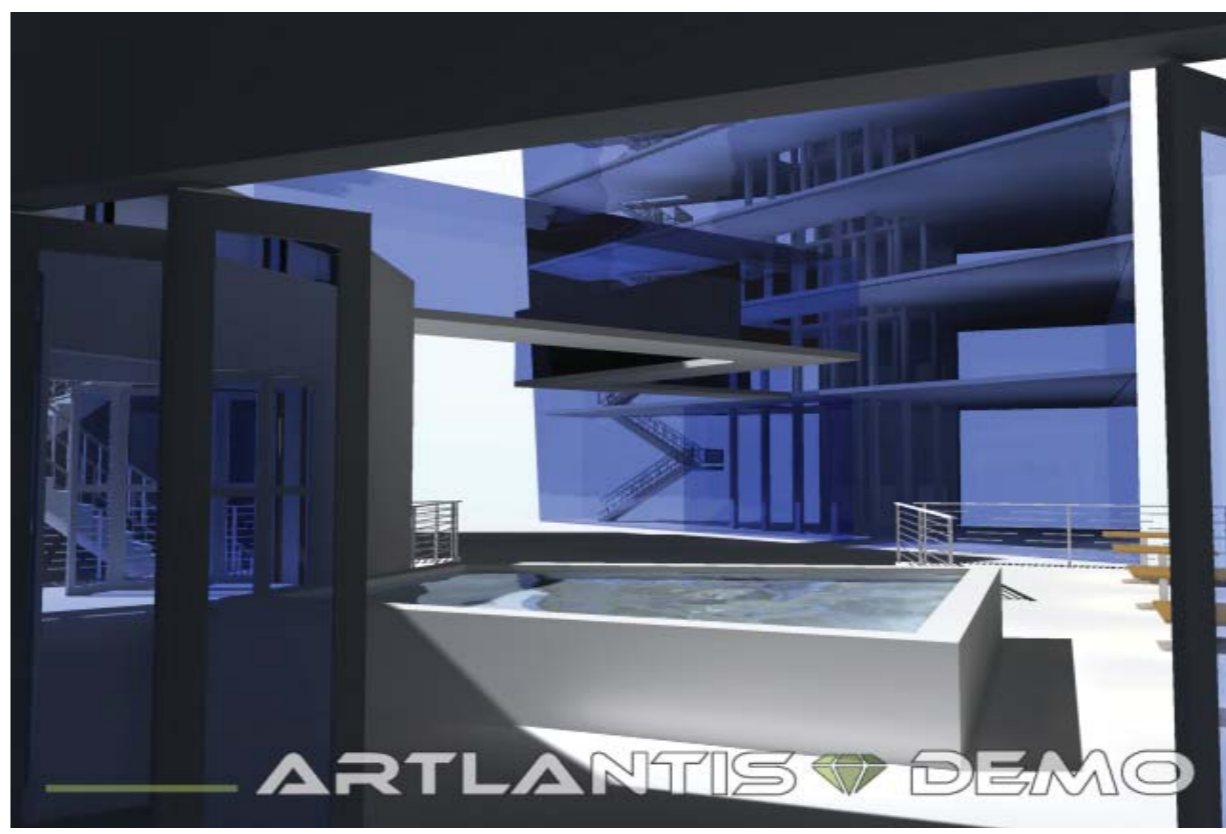

CRYSTAL INSPIRATION  
REFERENCE IMAGES

LIGHTWELL MEZZANINE

SUN SHADOWS

LOBBY

HOTEL ROOM

RESTAURANT

SOUTH ELEVATION 1:200

CROSS SECTION 1:200