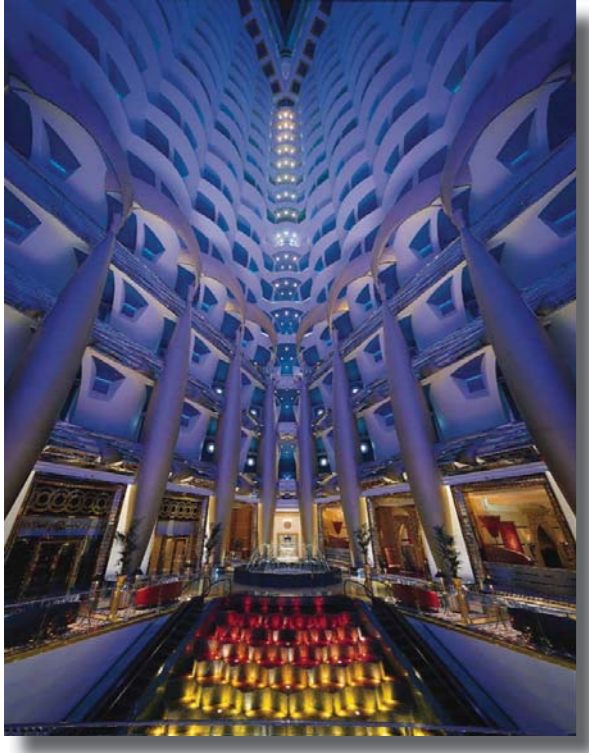

CRYSTAL INSPIRATION  
REFERENCE IMAGES

LIGHTWELL MEZZANINE

SUN SHADOWS

LOBBY

HOTEL ROOM

RESTAURANT

SOUTH ELEVATION 1:200

CROSS SECTION 1:200