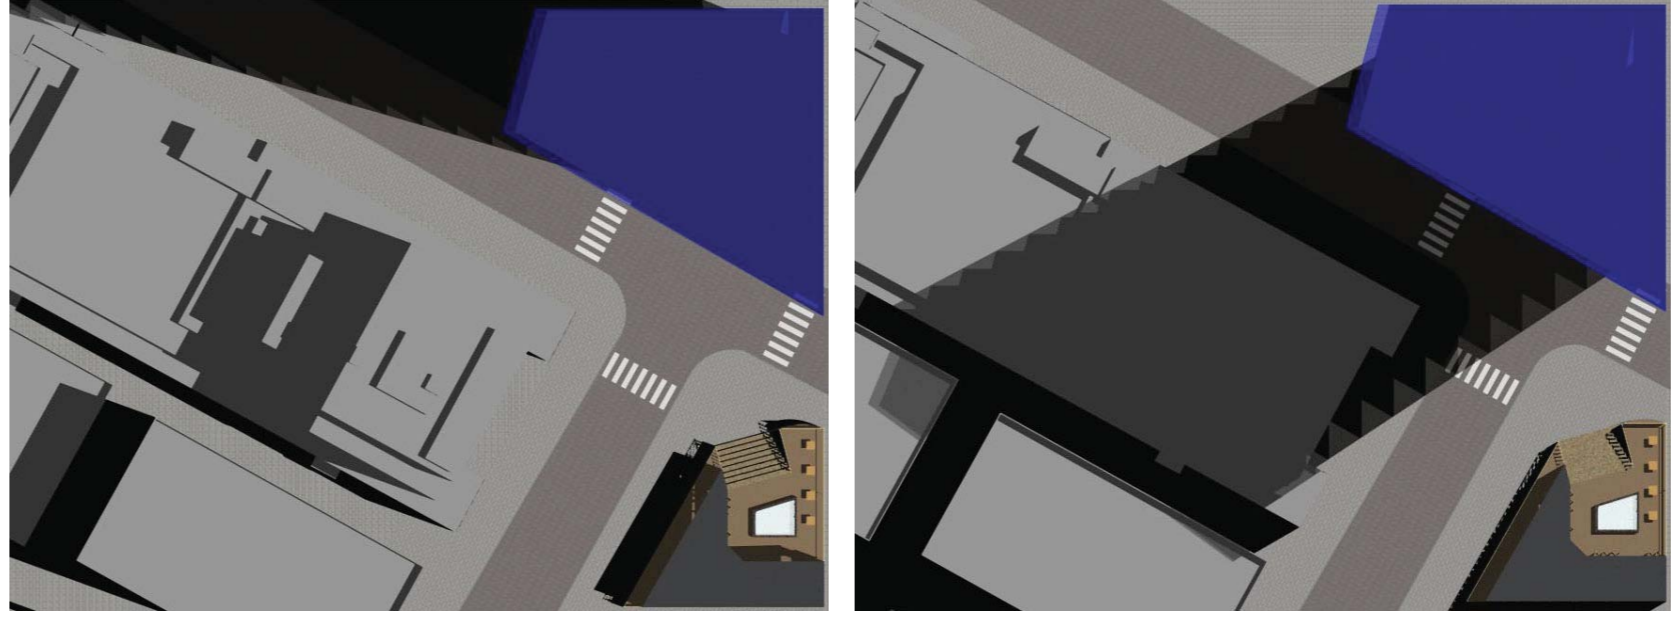

CRYSTAL INSPIRATION  
REFERENCE IMAGES

LIGHTWELL MEZZANINE

SUN SHADOWS

LOBBY

HOTEL ROOM

RESTAURANT

SOUTH ELEVATION 1:200

CROSS SECTION 1:200