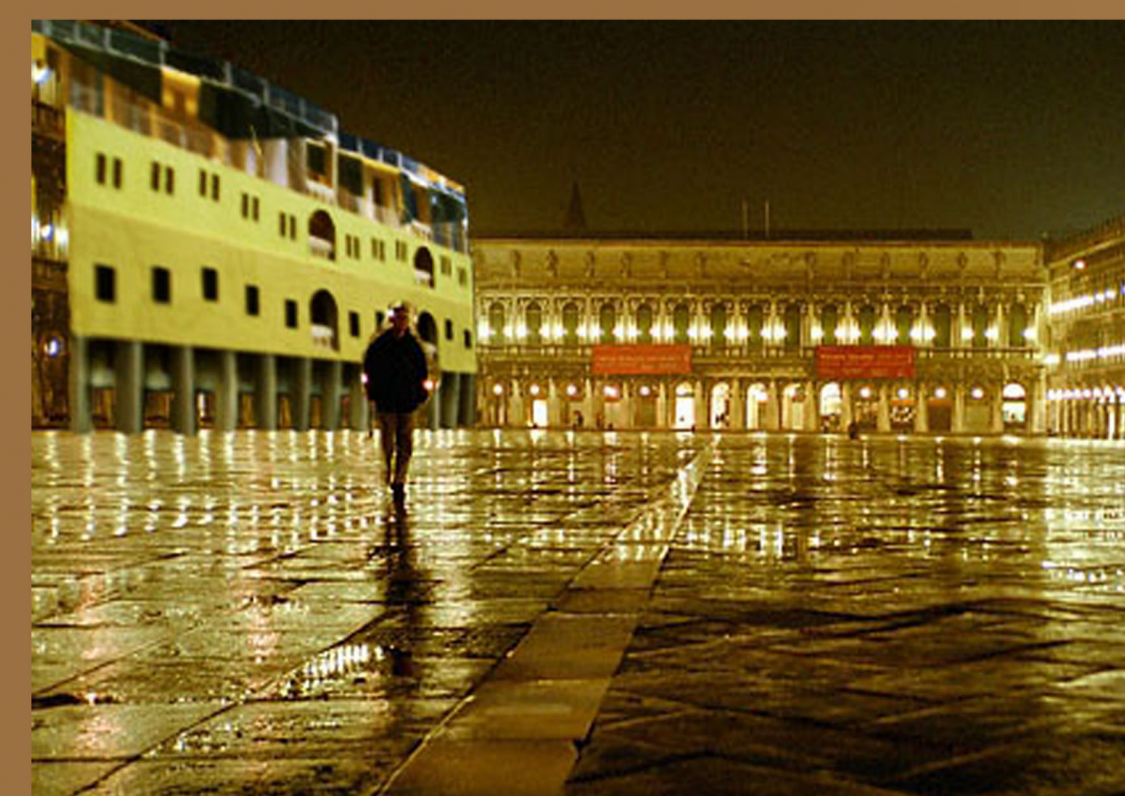

RESTAURANT + CAFE + PERFORMANCE ARTS COMPLEX

NAME : Yi Fan Zhang
STUDENT NUMBER : 308207599

BLOCK: L3

The inspiration for my building came from the deep appreciation and celebration of food and performing arts within history and city of Venice; particularly those of Italian cuisine, music, visual arts and performance theatre. Placed within the world famous Piazza San Marco, my multi complex building service the various entertainment needs of both visitors and residents alike.

Layer upon layer, level upon level there are different activities and functions to be enjoyed. At ground level we have four exclusive cafes to service the needs of locals and visitors. At second level we have three private performance studios, where performance rehearsals and dance classes takes place. At the third level we have two art studios and two music studios, where rehearsals and classes take place everyday. On the fourth level there are two exclusive restaurants with outdoor terraces, ensuring that visitors will enjoy world famous Italian cuisine whilst also getting the best possible view of Venice and the Piazza.

So, if ever visitors and residents find themselves near or at the Piazza, this multi-purpose complex will provide them with a sufficient range of leisure activities and entertainment, whilst also keeping to the local culture.

3 POSTCARD IMAGES

Postcard 3

BUILDING PLANS (1:200)

AXONOMETRIC OF CIRCULATION (1:200)