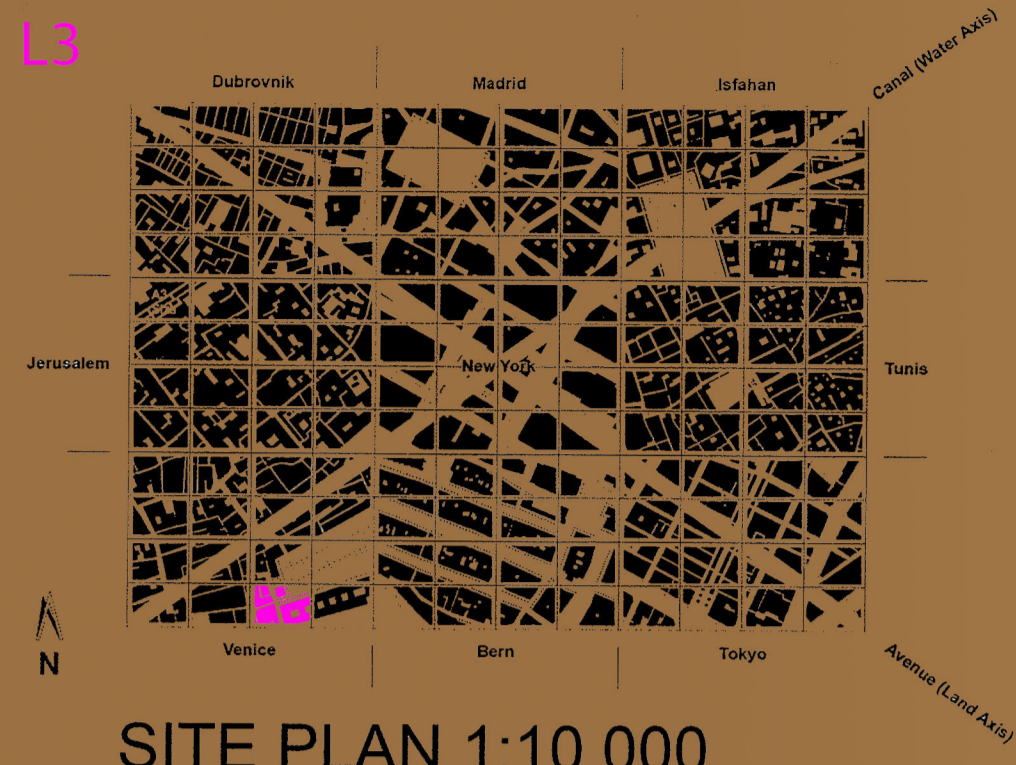

RESTAURANT + CAFE + PERFORMANCE ARTS COMPLEX

NAME : Yi Fan Zhang
STUDENT NUMBER : 308207599

BLOCK: L3

The inspiration for my building came from the deep appreciation and celebration of food and performing arts within history and city of Venice; particularly those of Italian cuisine, music, visual arts and performance theatre. Placed within the world famous Piazza San Marco, my multi complex building service the various entertainment needs of both visitors and residents alike.