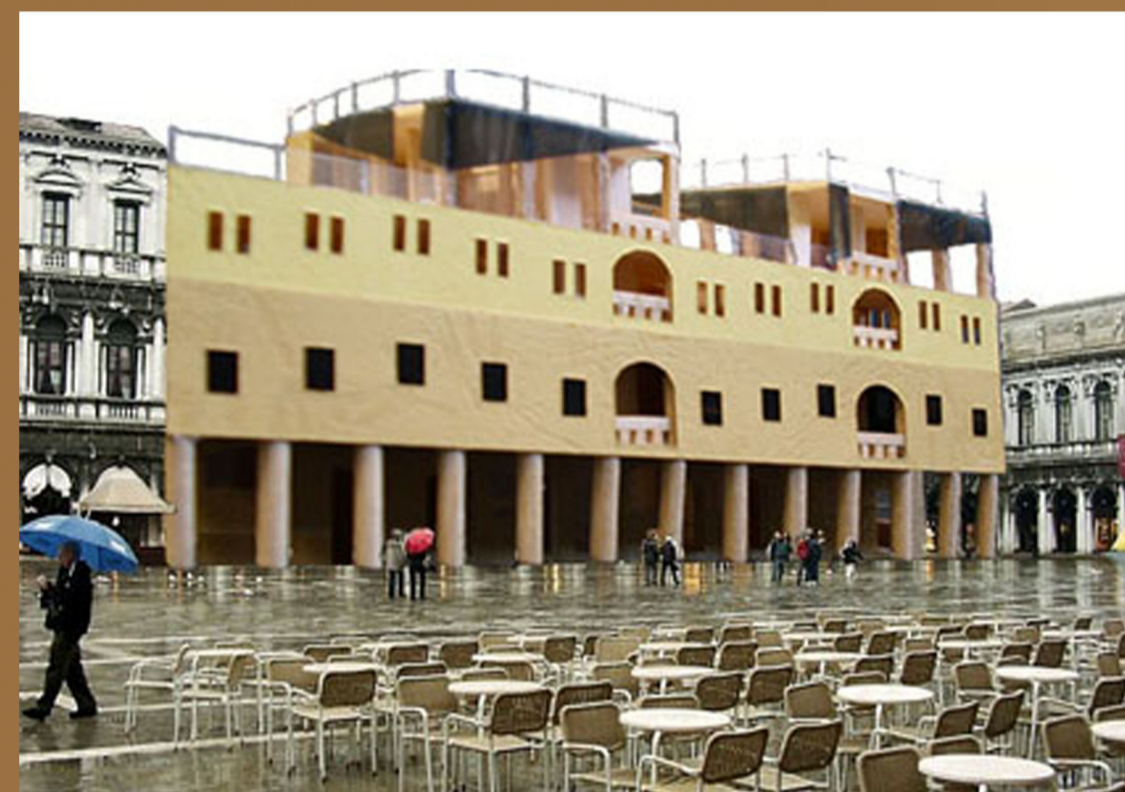

3 POSTCARD IMAGES

Postcard 1