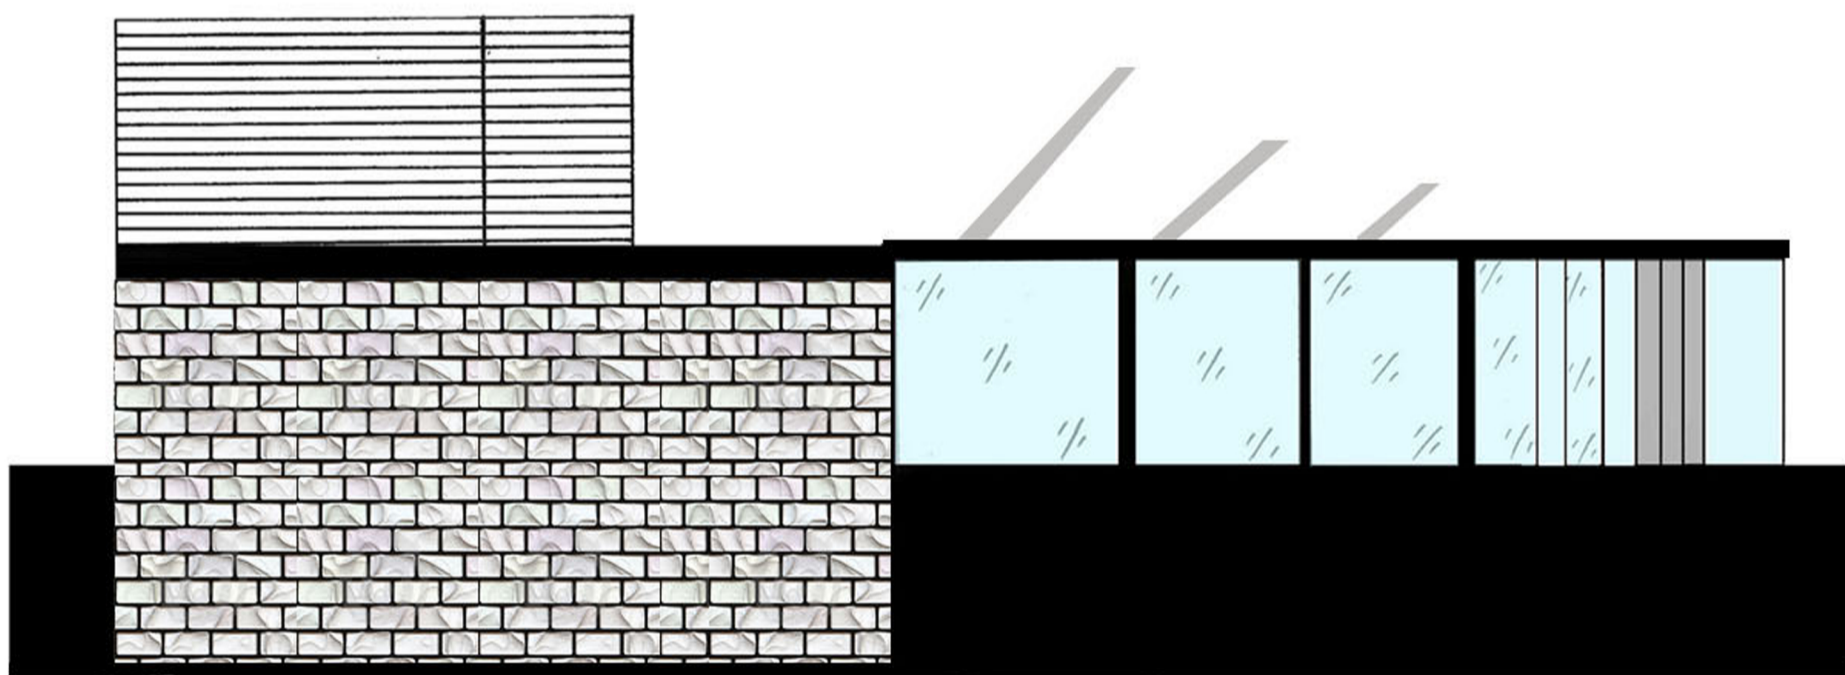

Location Plan 1:10000

Postcard Images

YuYing LIU (Angela)

308003675

Axonometric 1:200

Plan of Auditorium 1:200

Elevation of Entire Site 1:200

Section of Entire Site 1:200