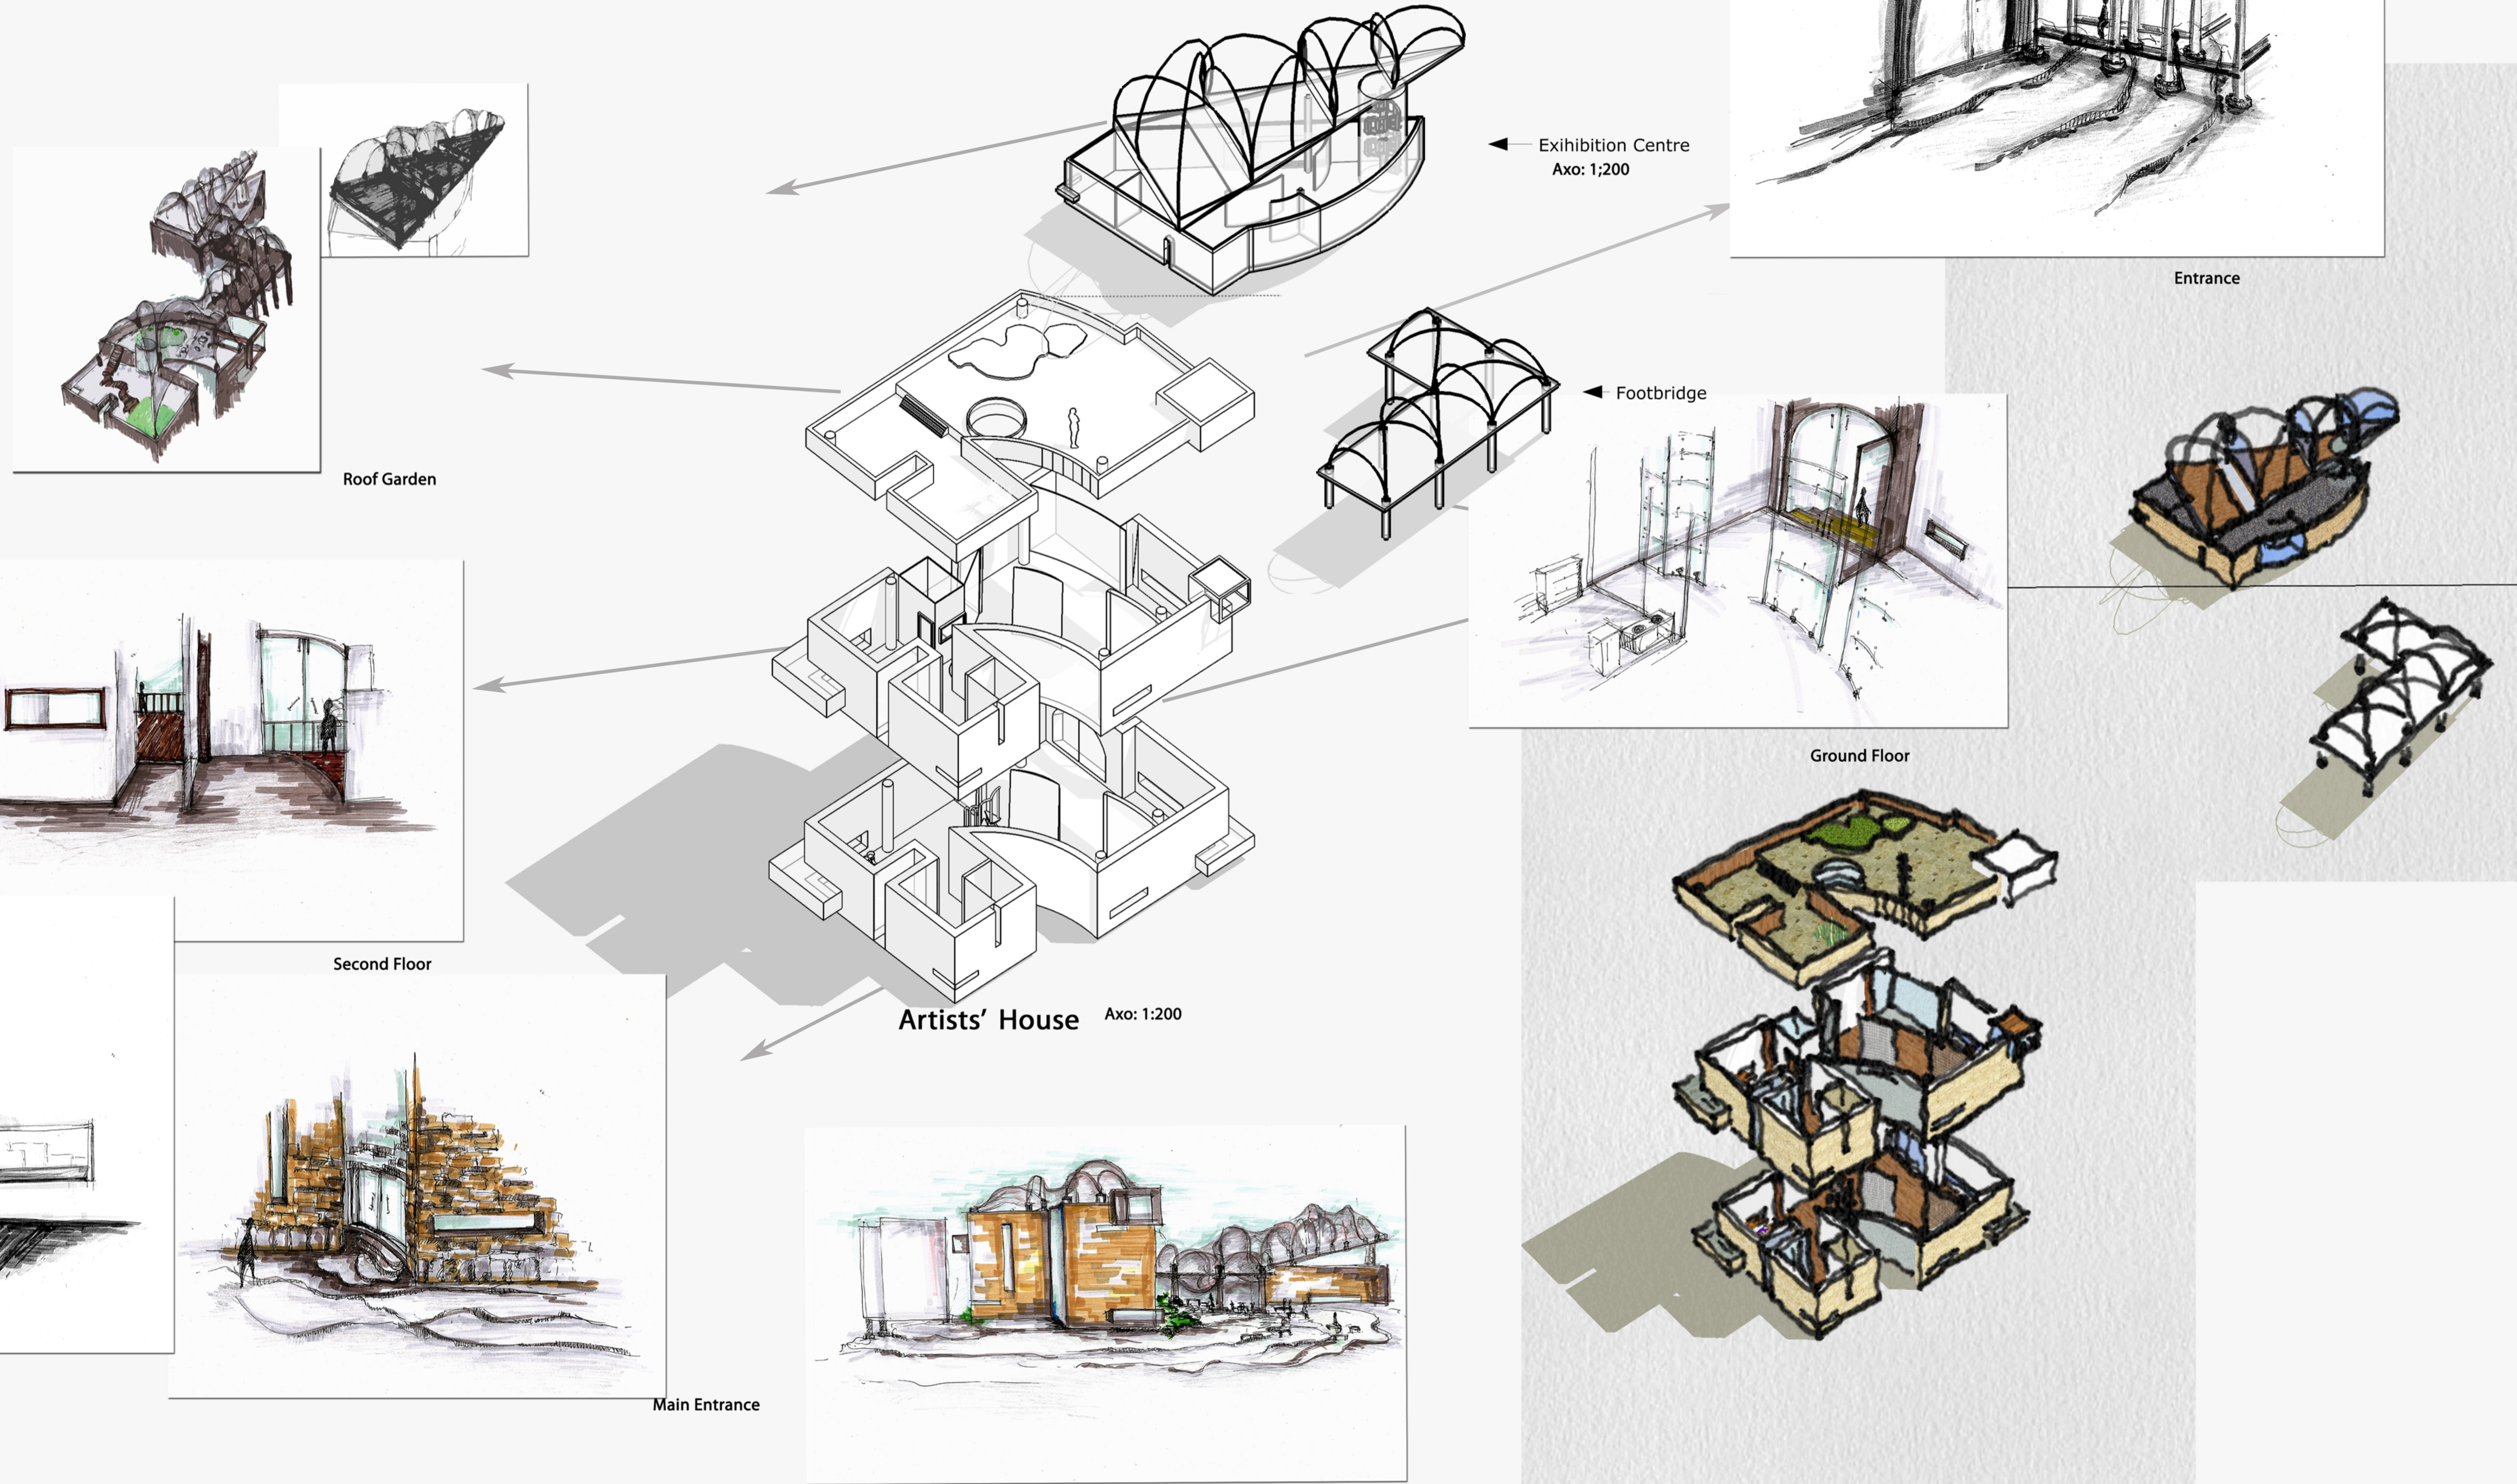

# E2-Artists' House and Exhibition Centre -Jerusalem

Location Plan 1:10000

Name: Kanru Yang SDI:307010635

Exhibition Centre  
Axo: 1:200

Entrance

Roof Garden

Footbridge

Ground Floor

Artists' House  
Axo: 1:200

Second Floor

Main Entrance

window