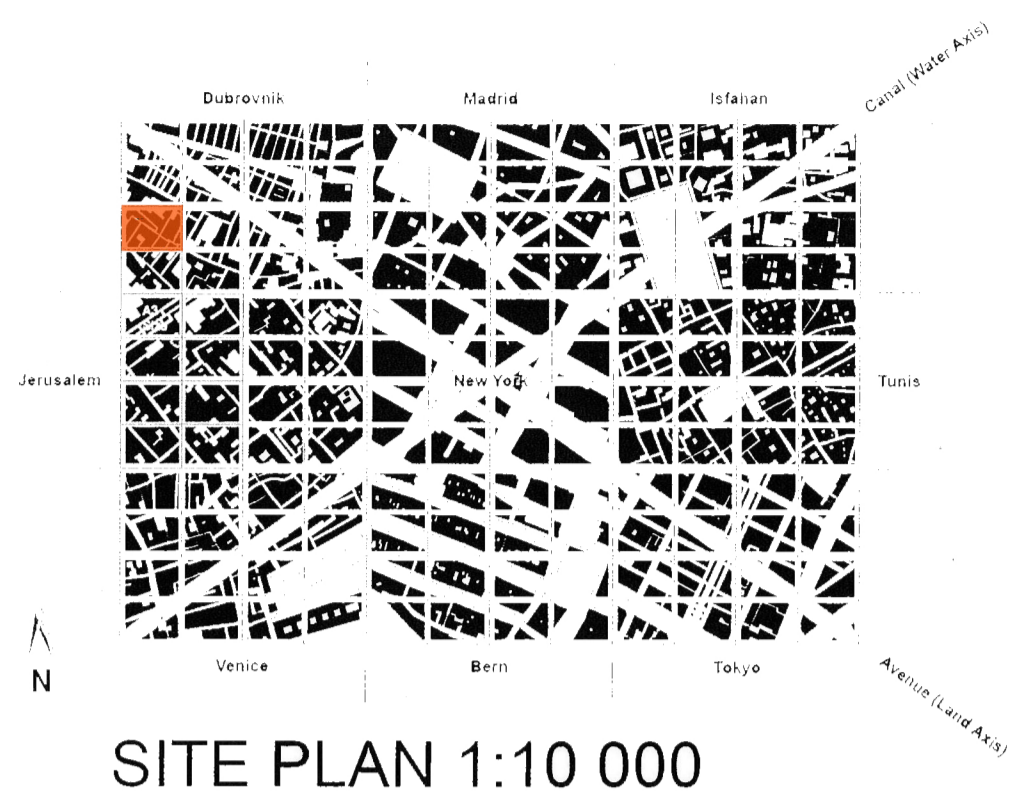

# DUBROVNIK

NAME: JANNY JIAJIA SHI  
SID: 308129814

This is a primary school in Dubrovnik. It has three levels. The school is not big but it has everything, like the sports area, dining hall, library... The school is located in a special area so I designed it to be V SHAPE, the students can get lots of sunshine in the most area in the building. The school has three entrances, the one which is near the spiral stairs is a special door, it is convenient to go through the building, saves people's time~

### SCALE: 1:200

Top plan