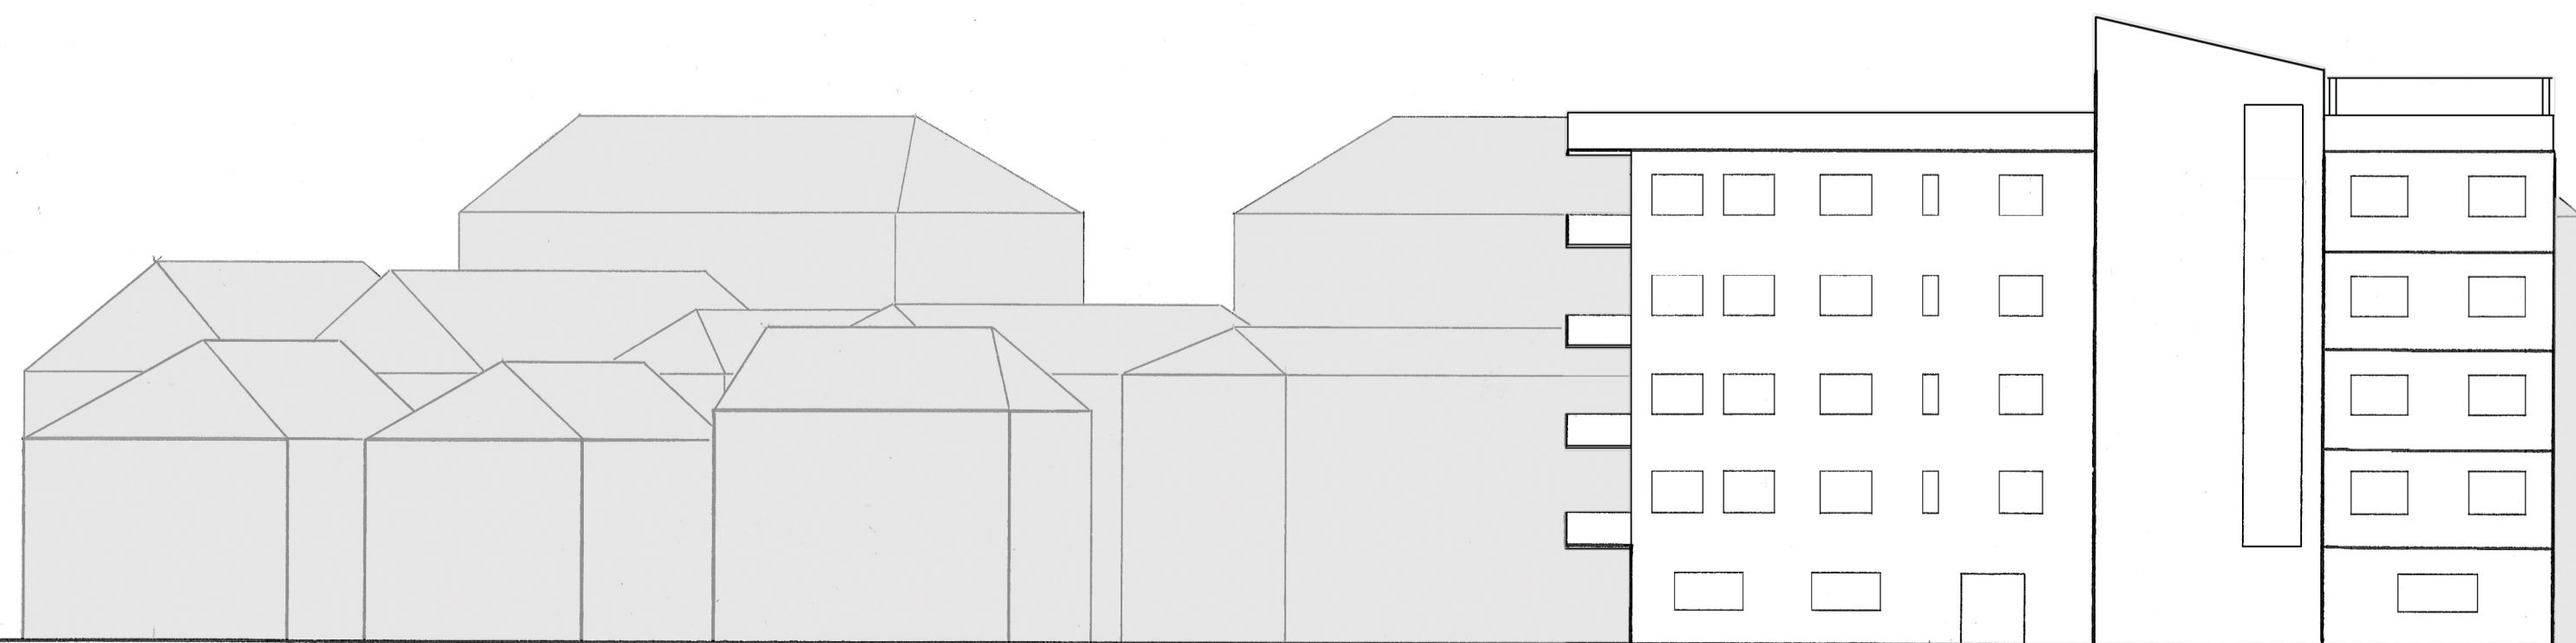

Phillip Ji
Student #
308160681

City of Dubrovnik

B 1

South-West Internal and External Axonometrics (Scale 1:200)

Plan of Site B1 (Scale 1:200)

North Elevation (Scale 1:200)

North view Section of building (1:200)