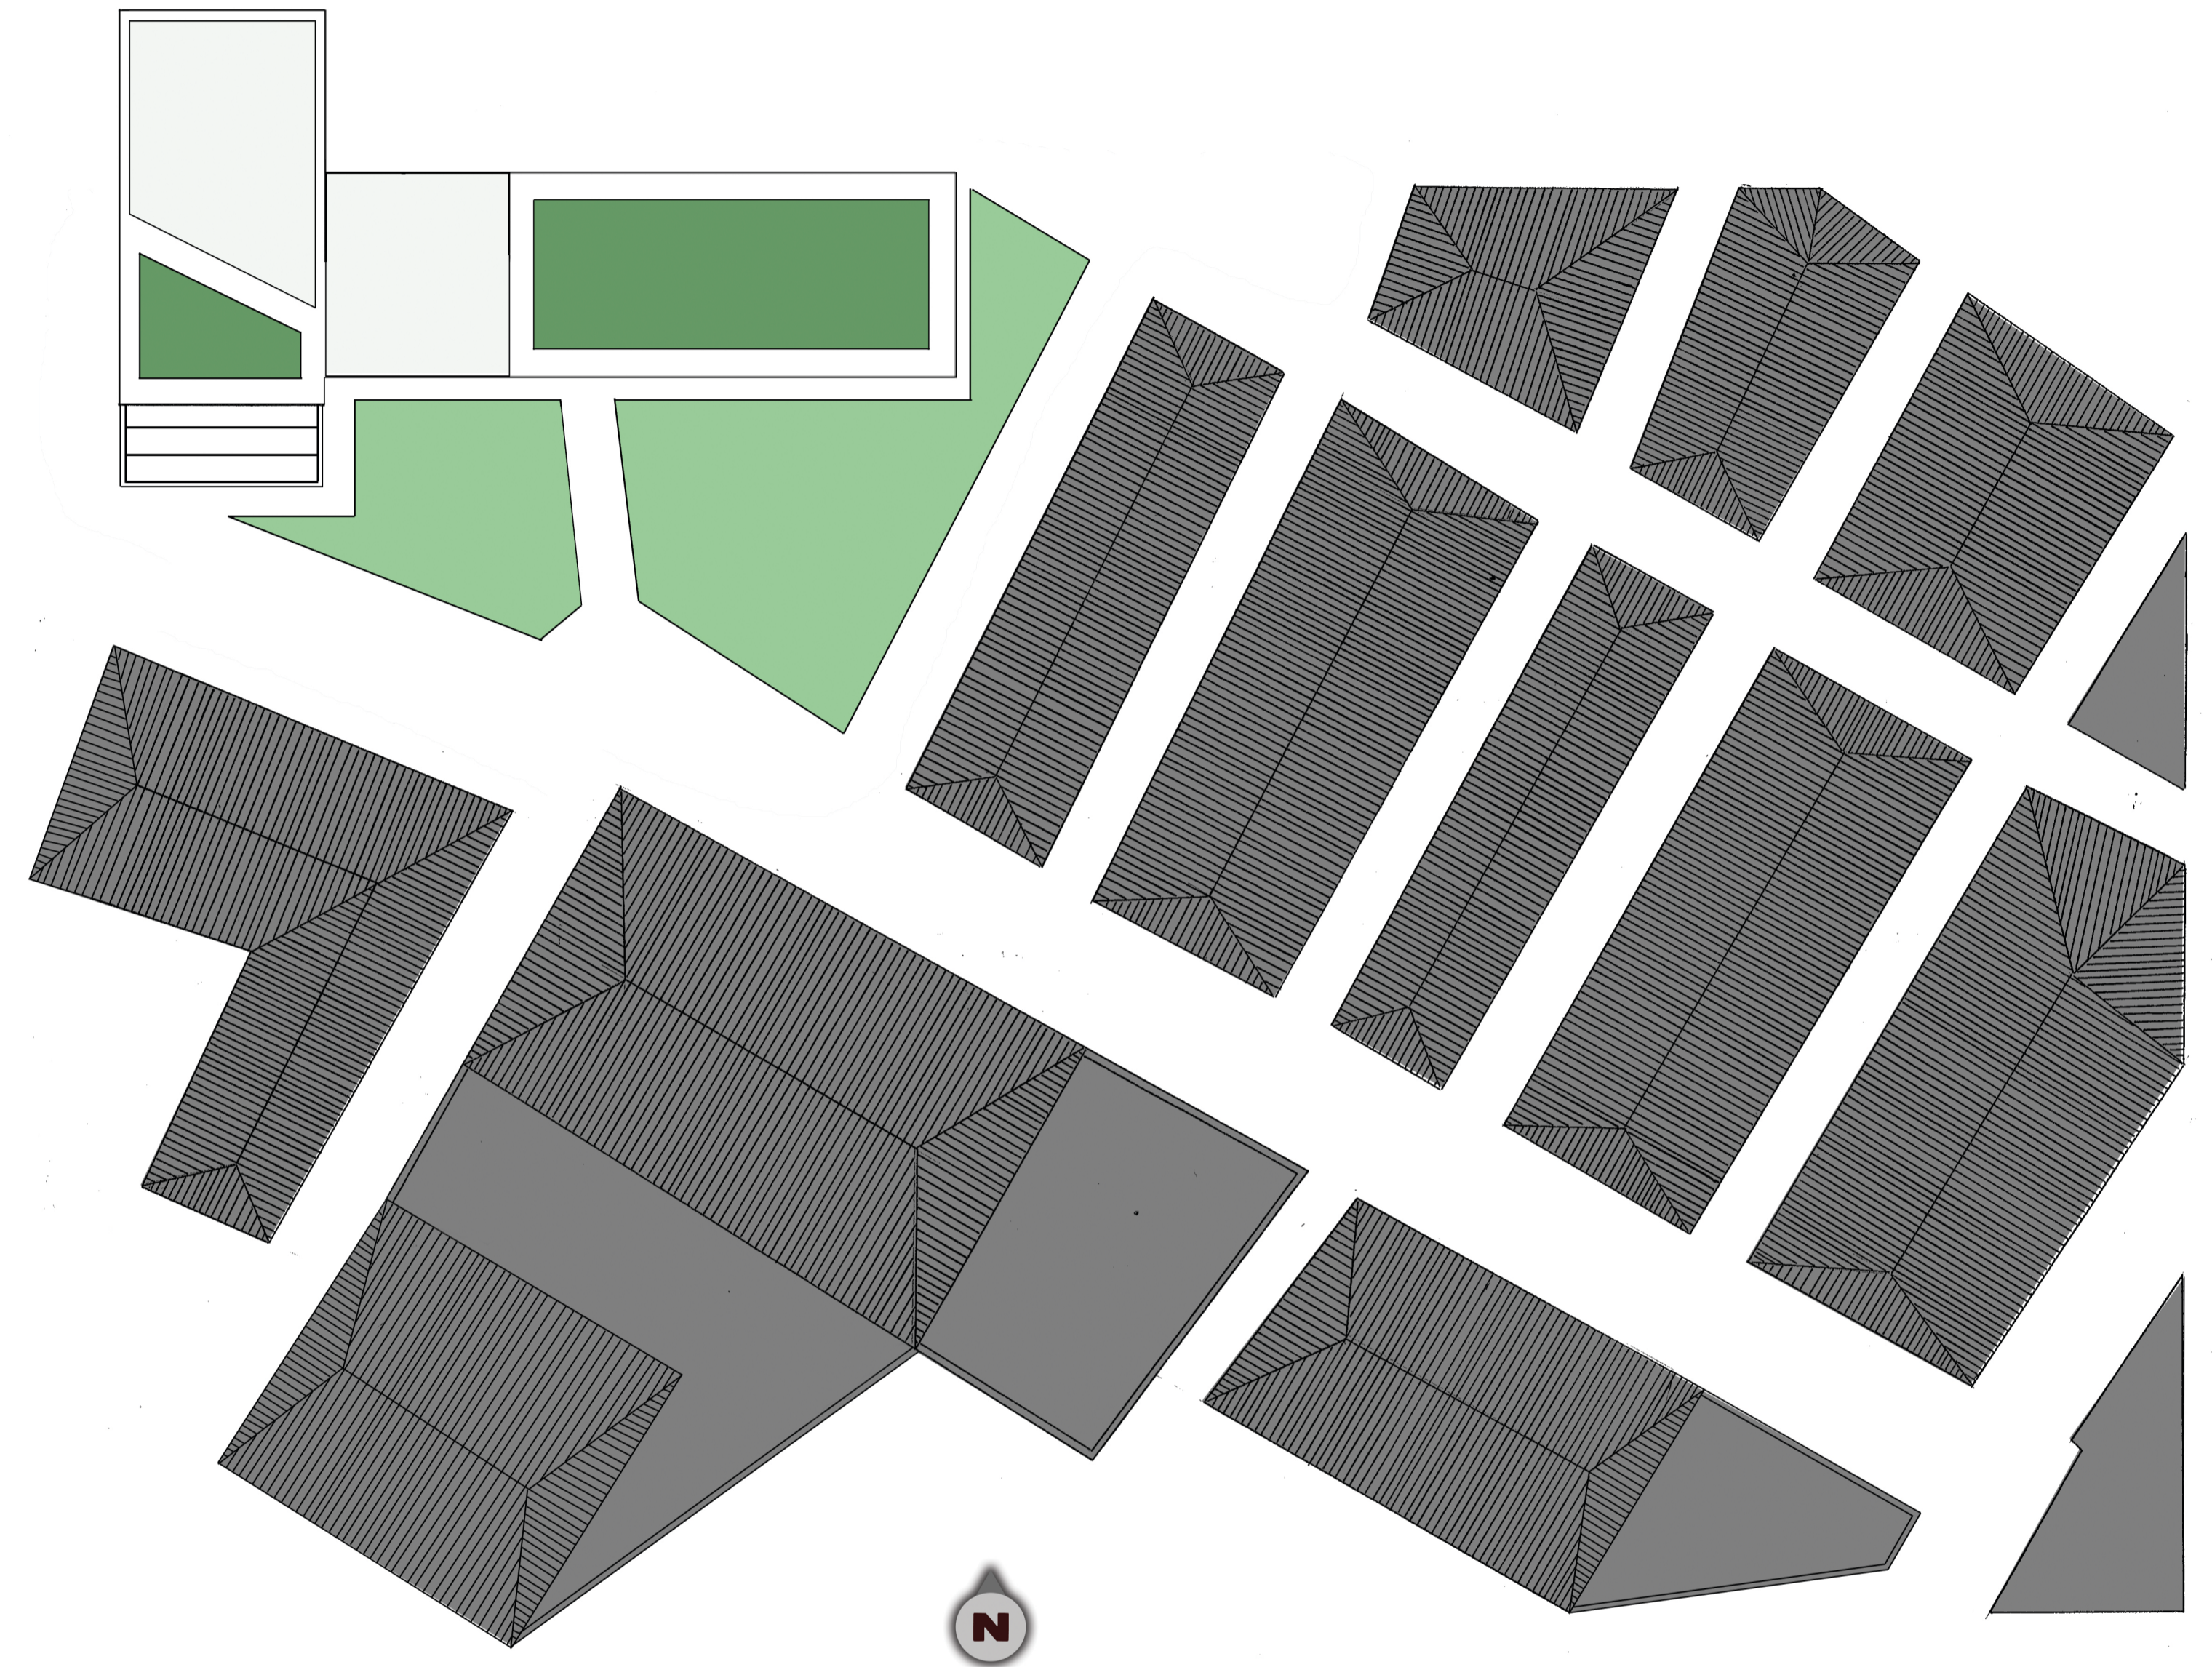

Phillip Ji
Student #
308160681

City of Dubrovnik

B 1

South-West Internal and External Axonometrics (Scale 1:200)

Plan of Site B1 (Scale 1:200)

North Elevation (Scale 1:200)

North view Section of building (1:200)