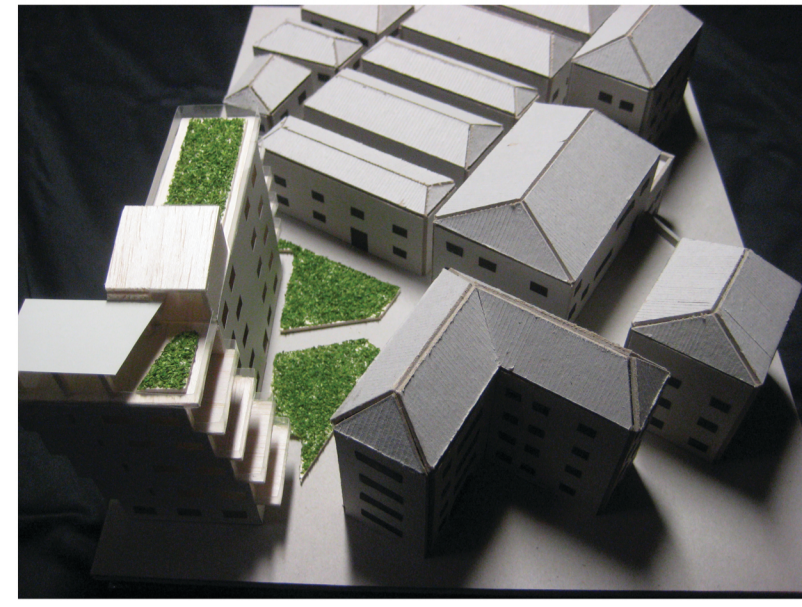

Phillip Ji
Student #
308160681

City of Dubrovnik

B 1

South-West Internal and External Axonometrics (Scale 1:200)

Plan of Site B1 (Scale 1:200)

North Elevation (Scale 1:200)

North view Section of building (1:200)