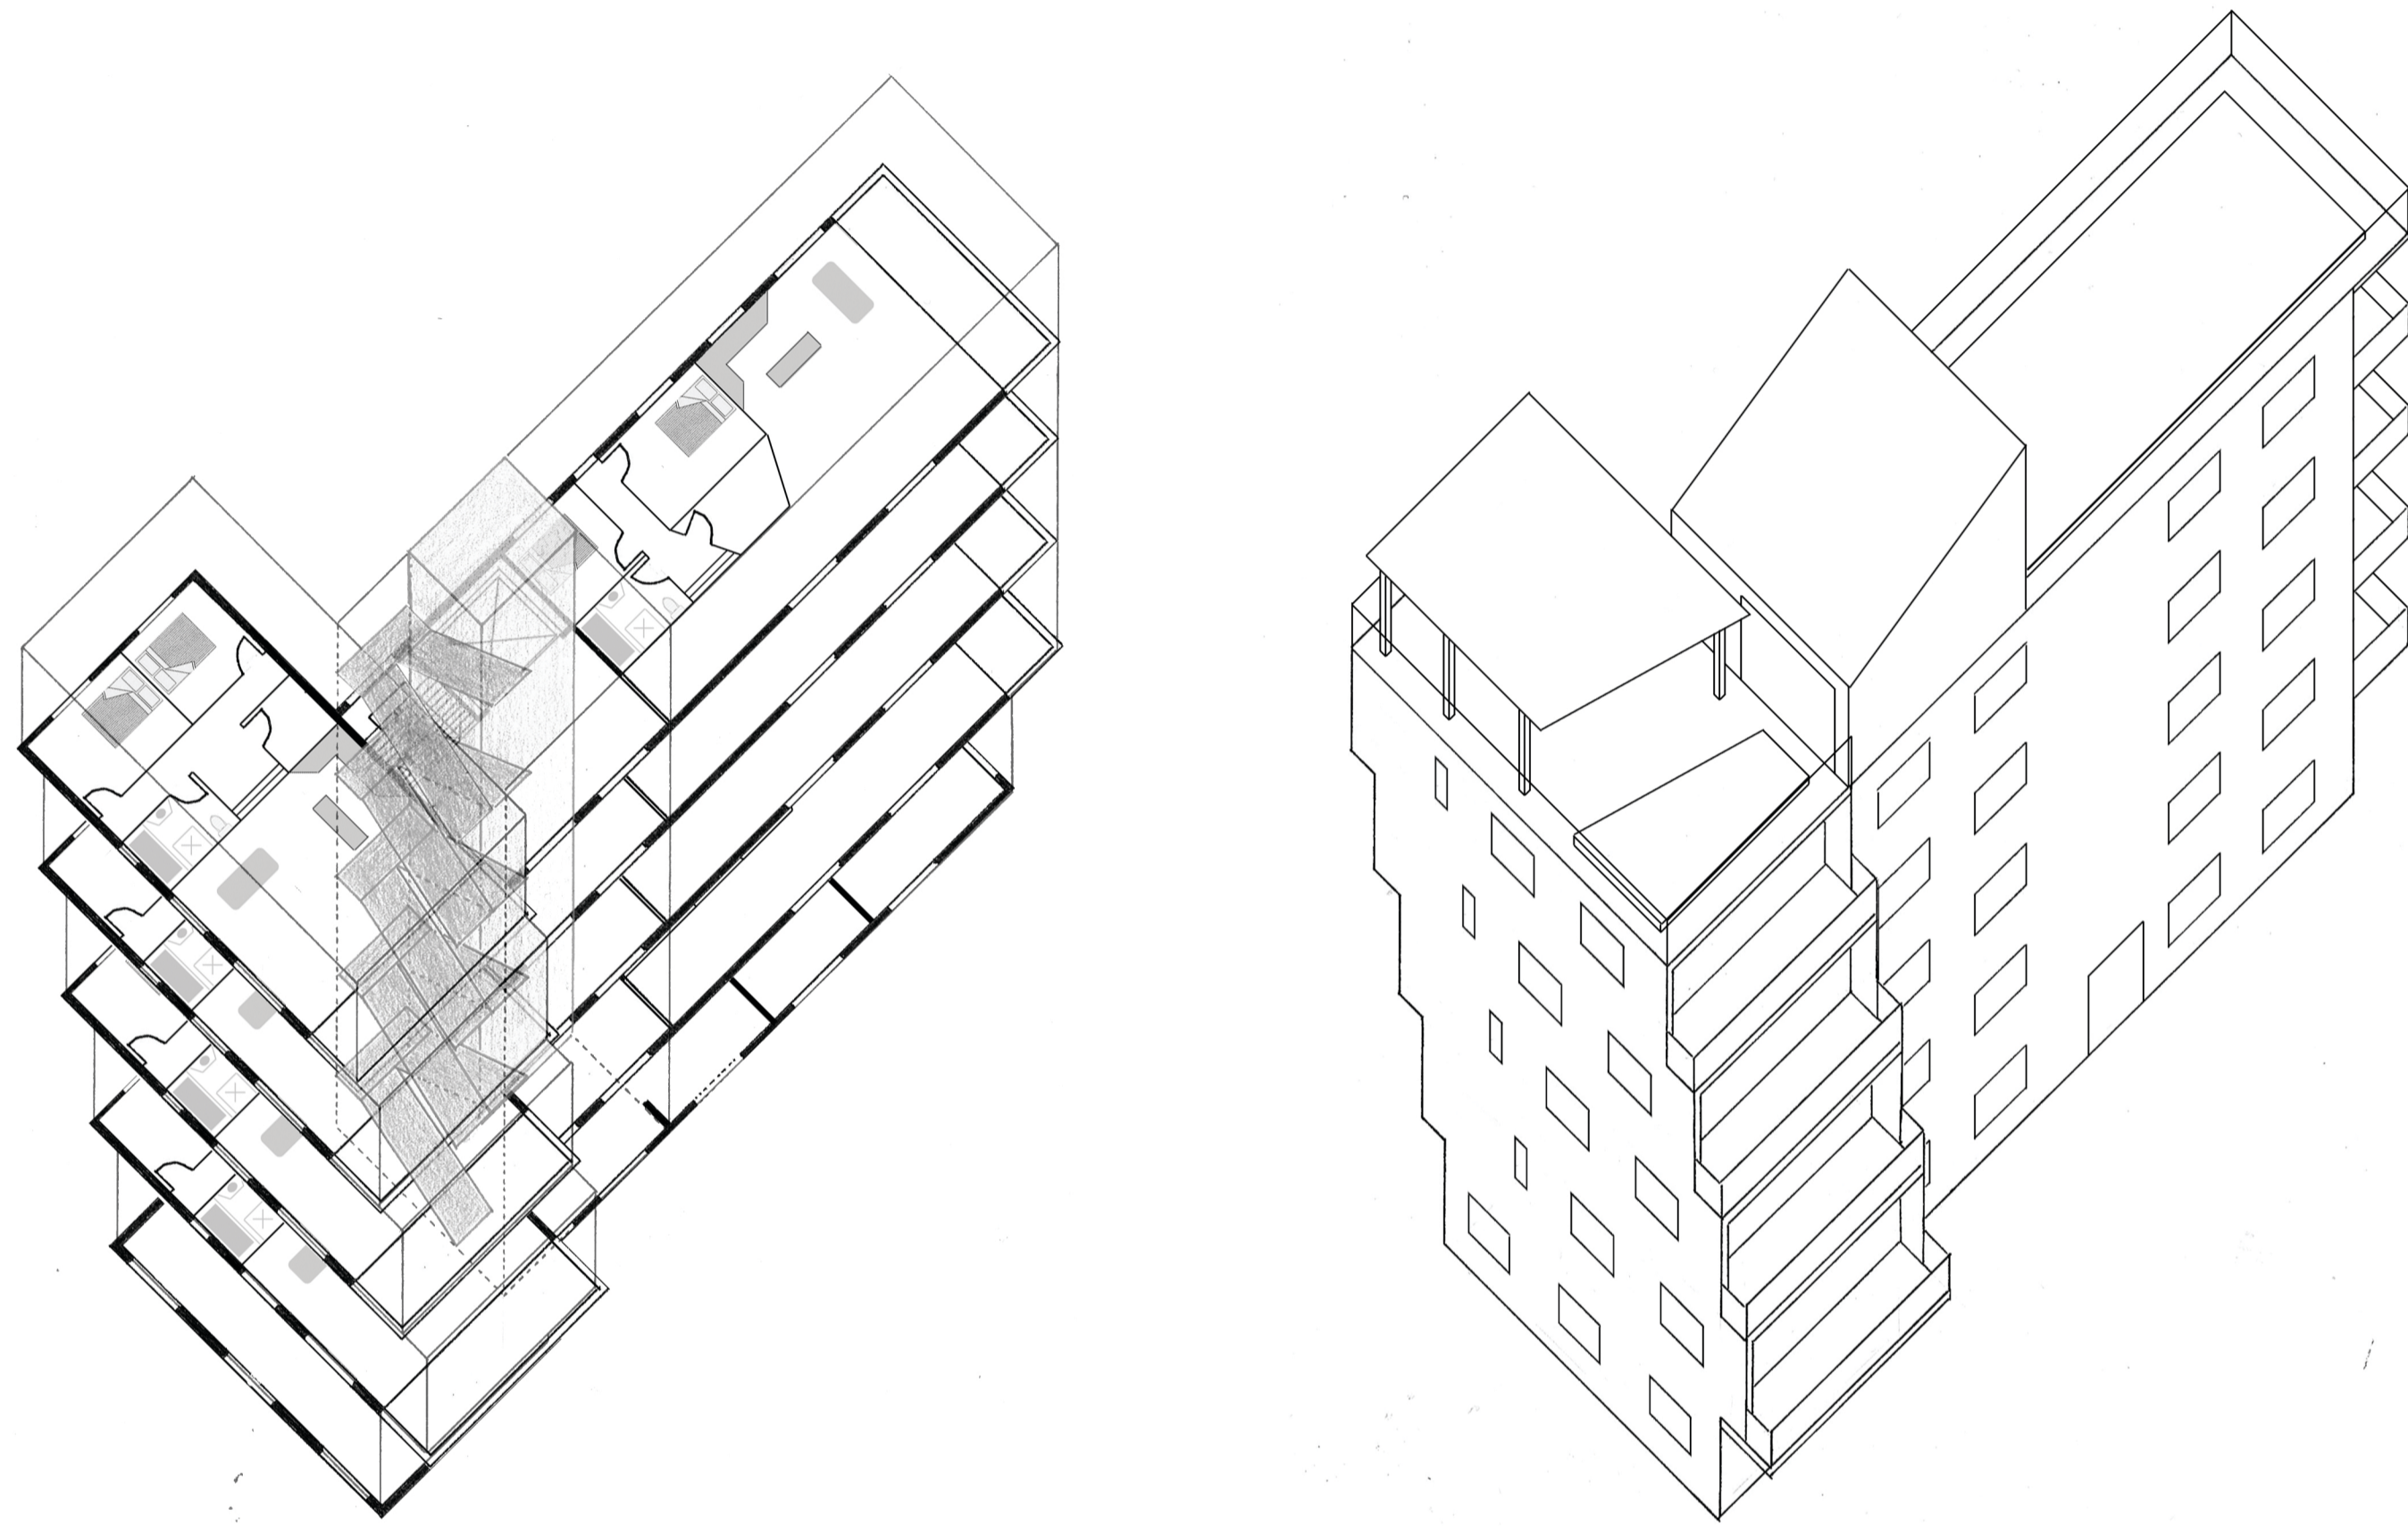

Phillip Ji
Student #
308160681

City of Dubrovnik

B 1

South-West Internal and External Axonometrics (Scale 1:200)

Plan of Site B1 (Scale 1:200)

North Elevation (Scale 1:200)

North view Section of building (1:200)