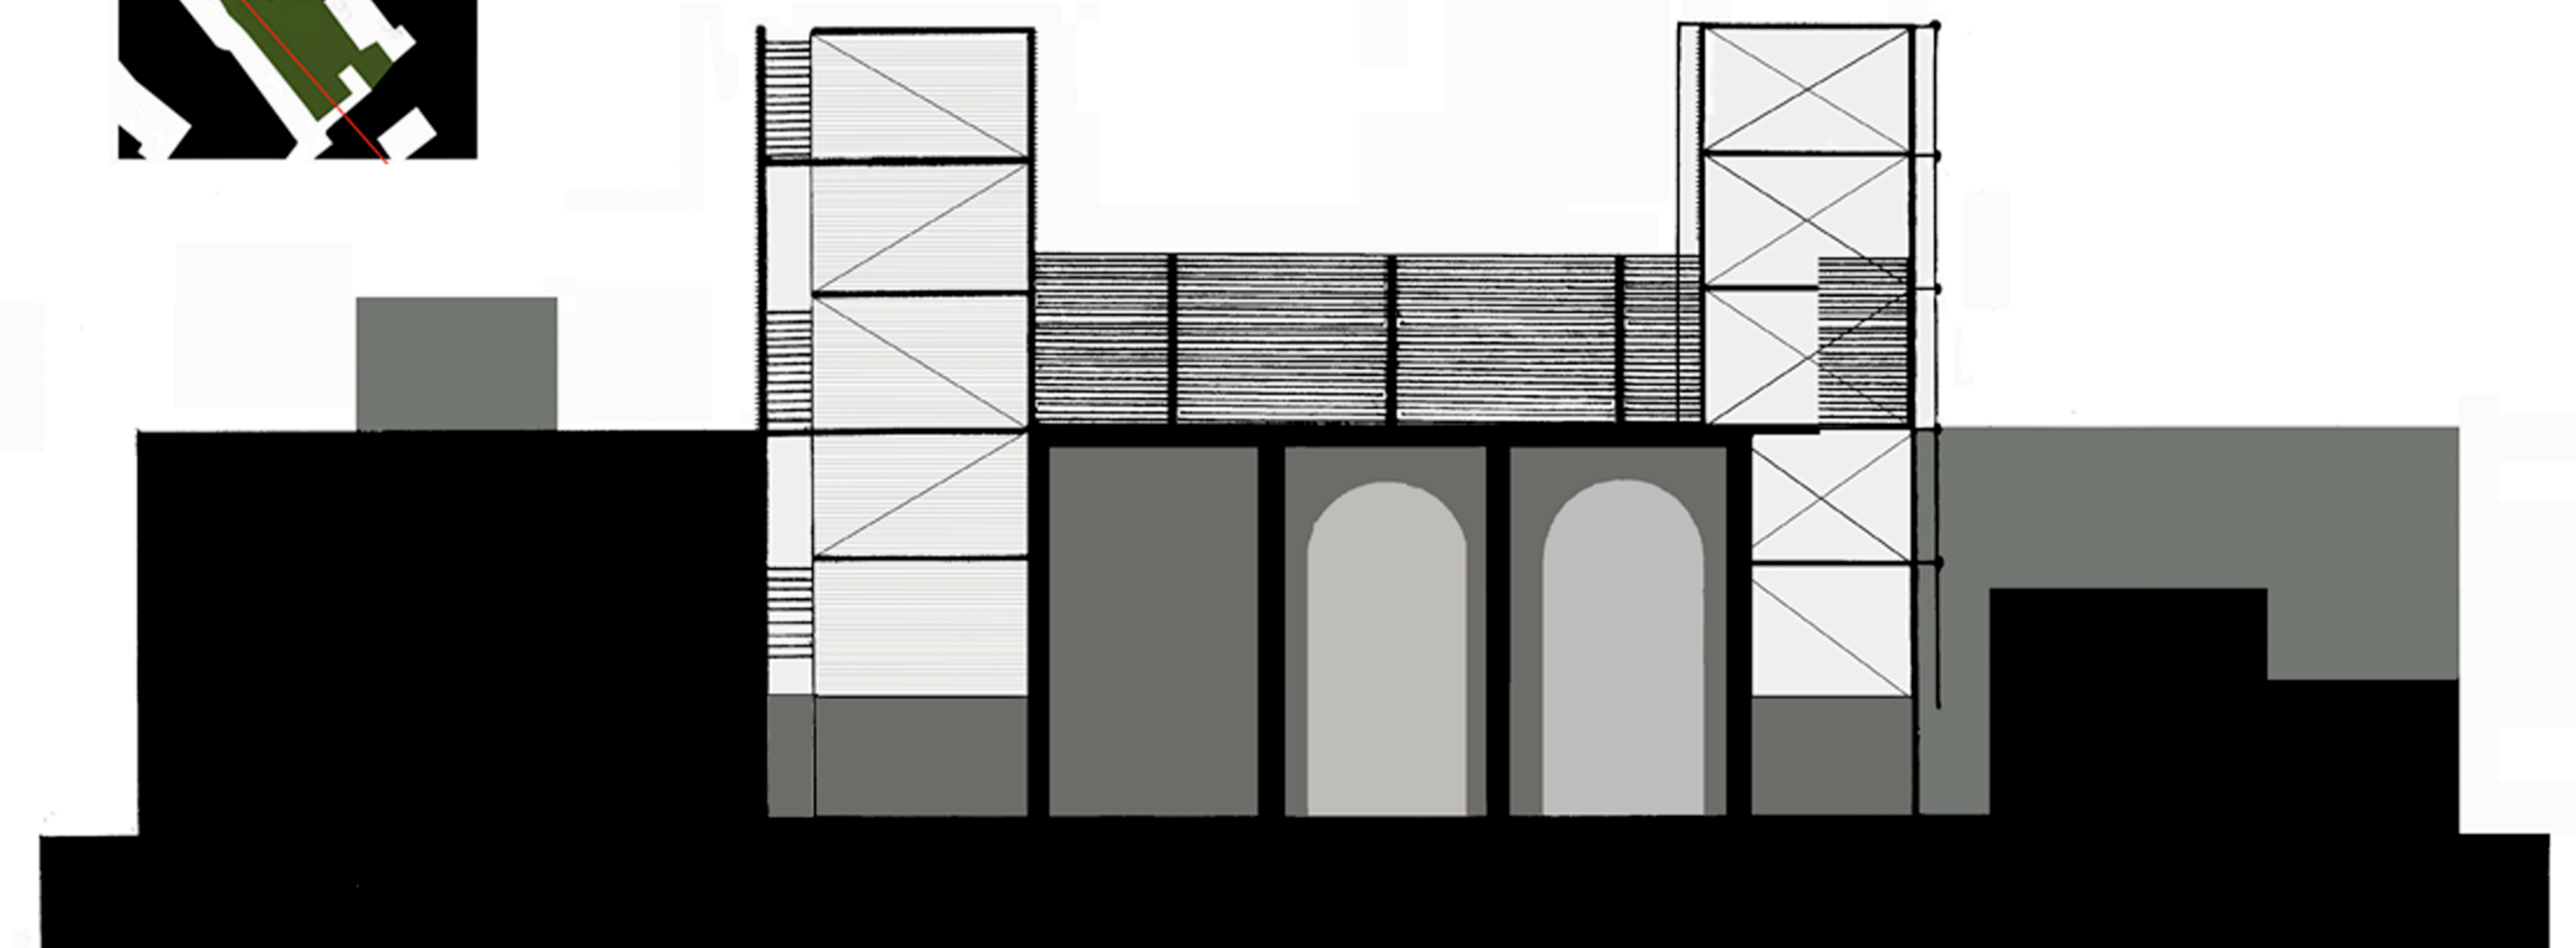

JERUSALEM YOUTH CENTRE SPORTS AND EDUCATION FACILITIES

SITE PLAN 1:200

ELEVATION 1:200

SECTION 1:200

ENTIRE SITE PLAN 1:10 000

**SECTIONAL DETAIL
OF TIMBER SCREEN
1:20**

F3