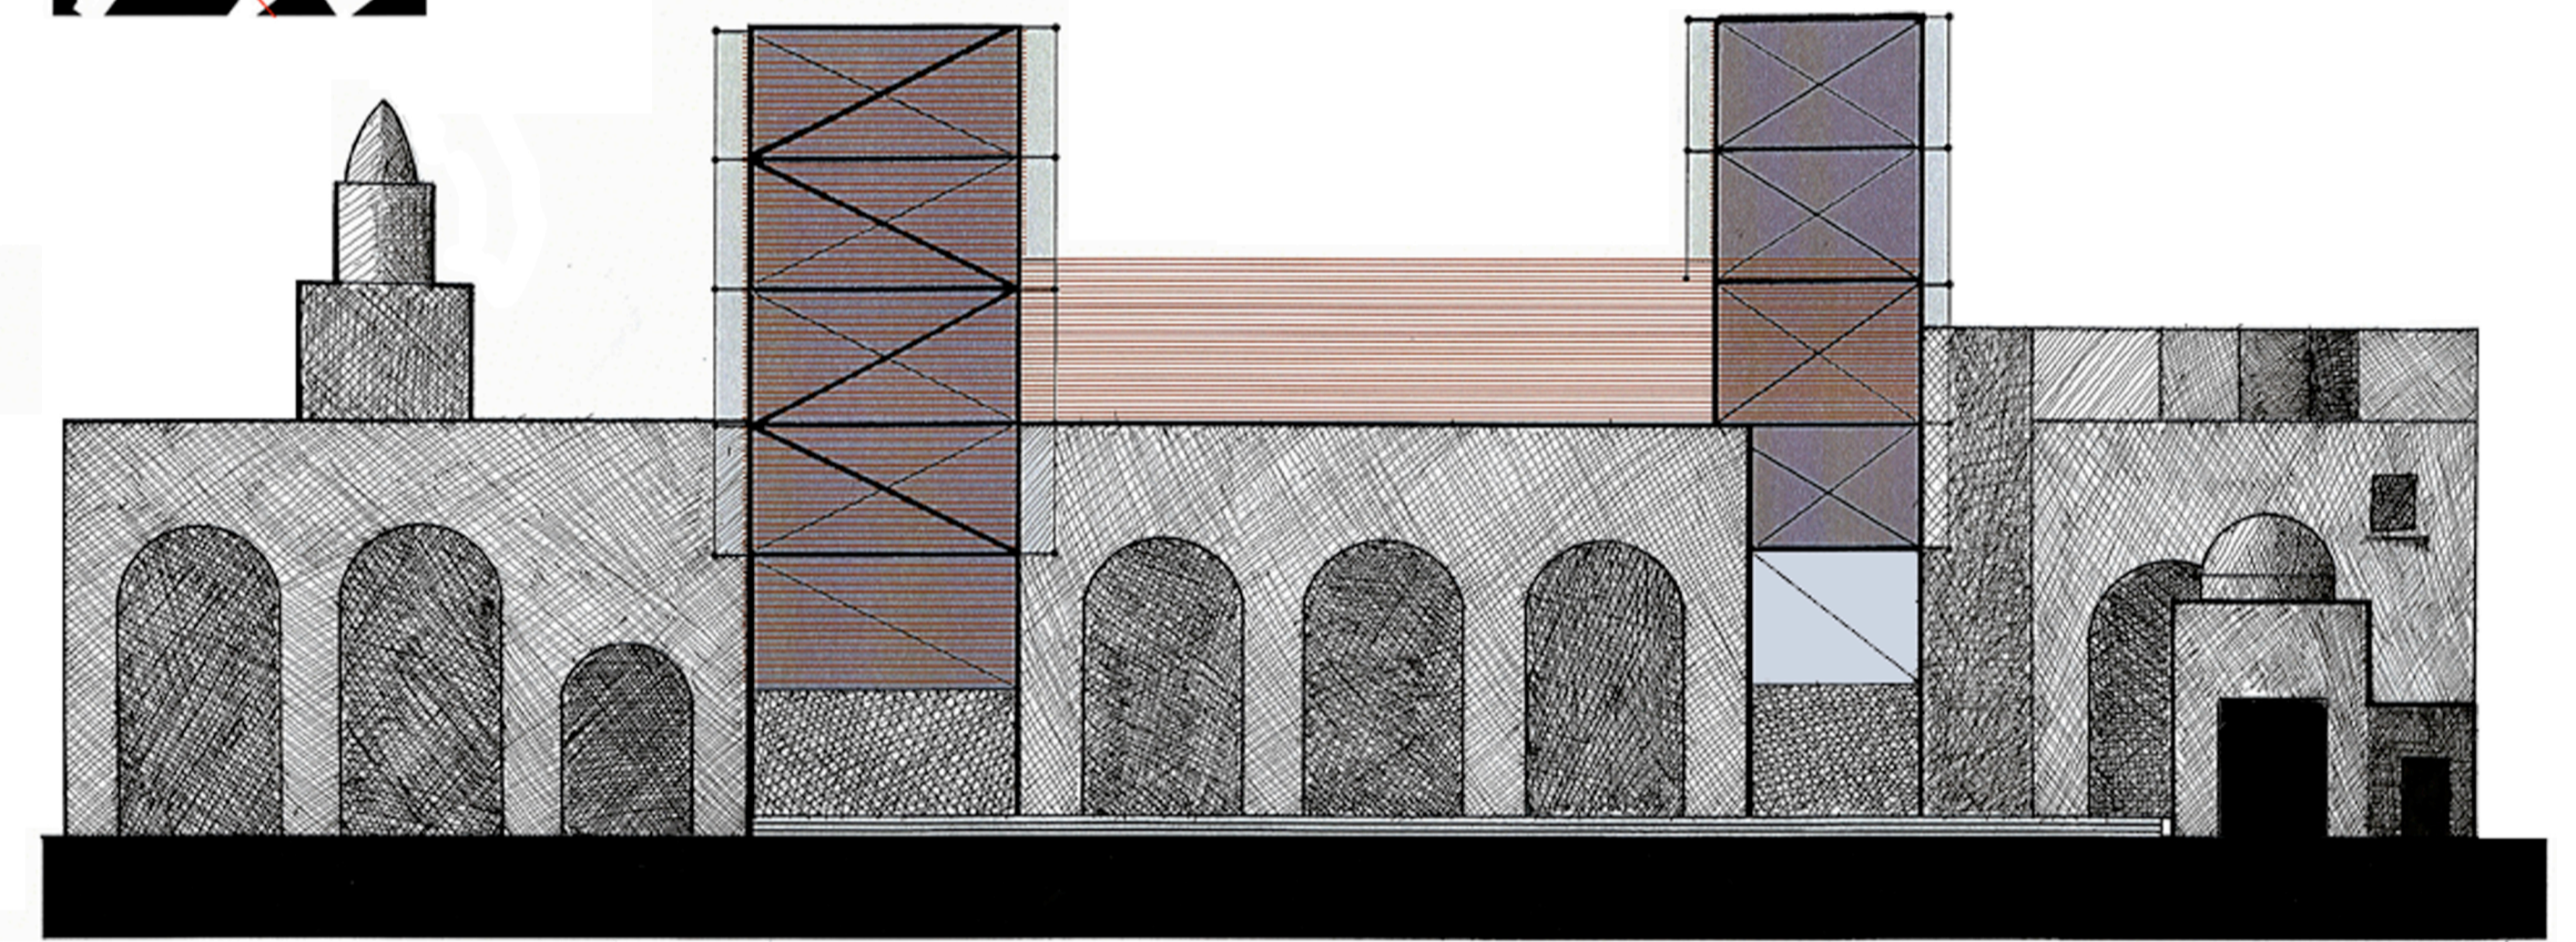

JERUSALEM YOUTH CENTRE SPORTS AND EDUCATION FACILITIES

SITE PLAN 1:200

ELEVATION 1:200

SECTION 1:200

ENTIRE SITE PLAN 1:10 000

**SECTIONAL DETAIL
OF TIMBER SCREEN
1:20**

F3