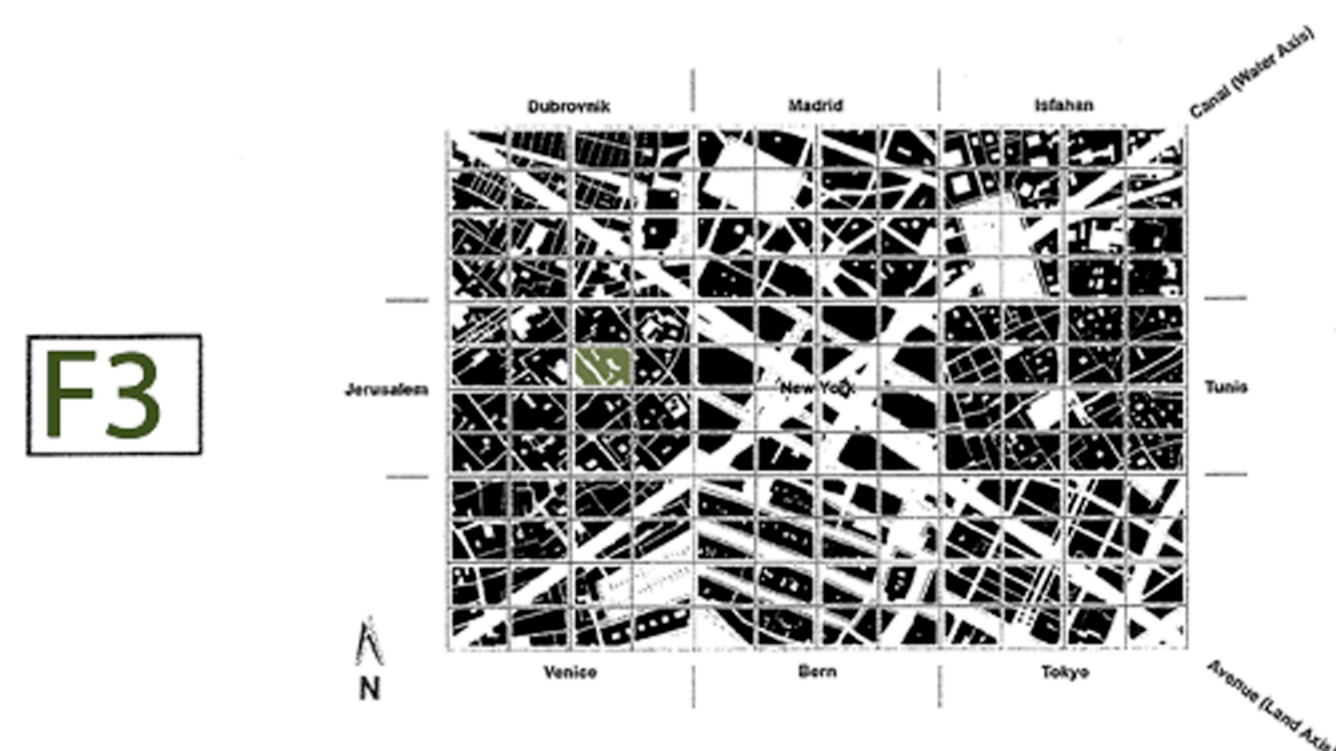

JERUSALEM YOUTH CENTRE SPORTS AND EDUCATION FACILITIES

SITE PLAN 1:200

ELEVATION 1:200

SECTION 1:200

ENTIRE SITE PLAN 1:10 000

**SECTIONAL DETAIL
OF TIMBER SCREEN
1:20**

F3