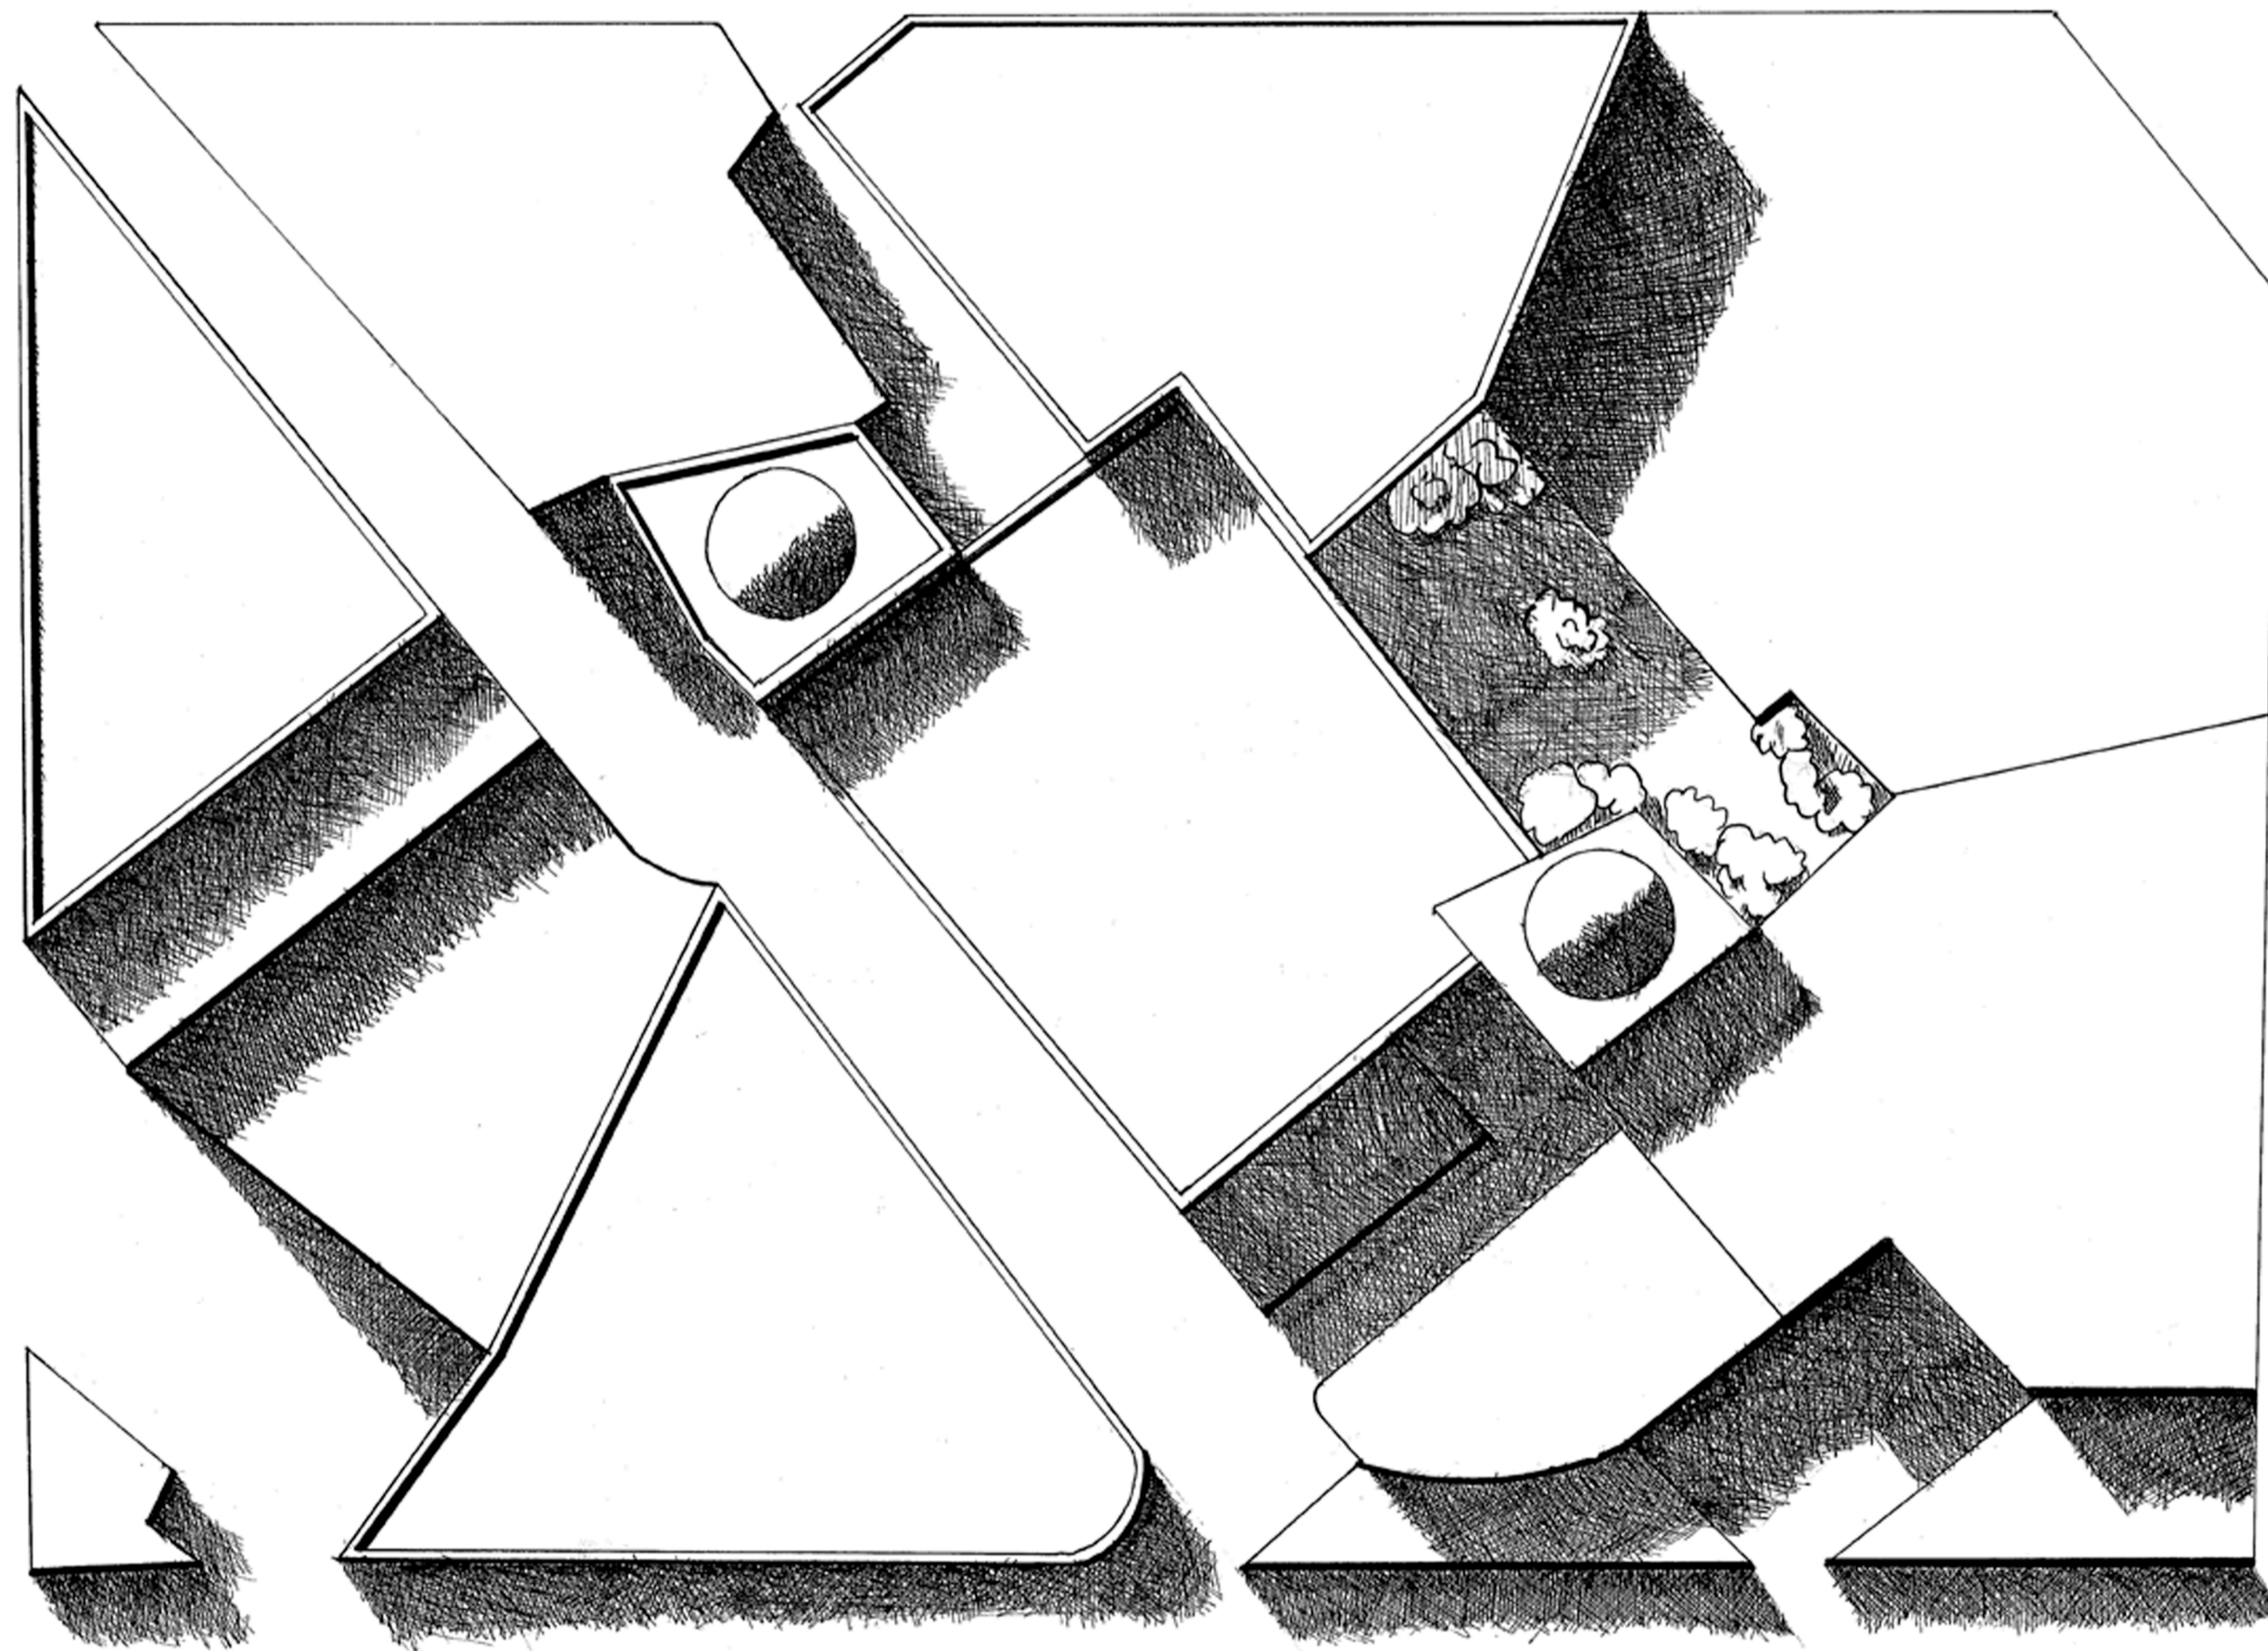

JERUSALEM YOUTH CENTRE SPORTS AND EDUCATION FACILITIES

SITE PLAN 1:200

ELEVATION 1:200

SECTION 1:200

ENTIRE SITE PLAN 1:10 000

**SECTIONAL DETAIL
OF TIMBER SCREEN
1:20**

F3