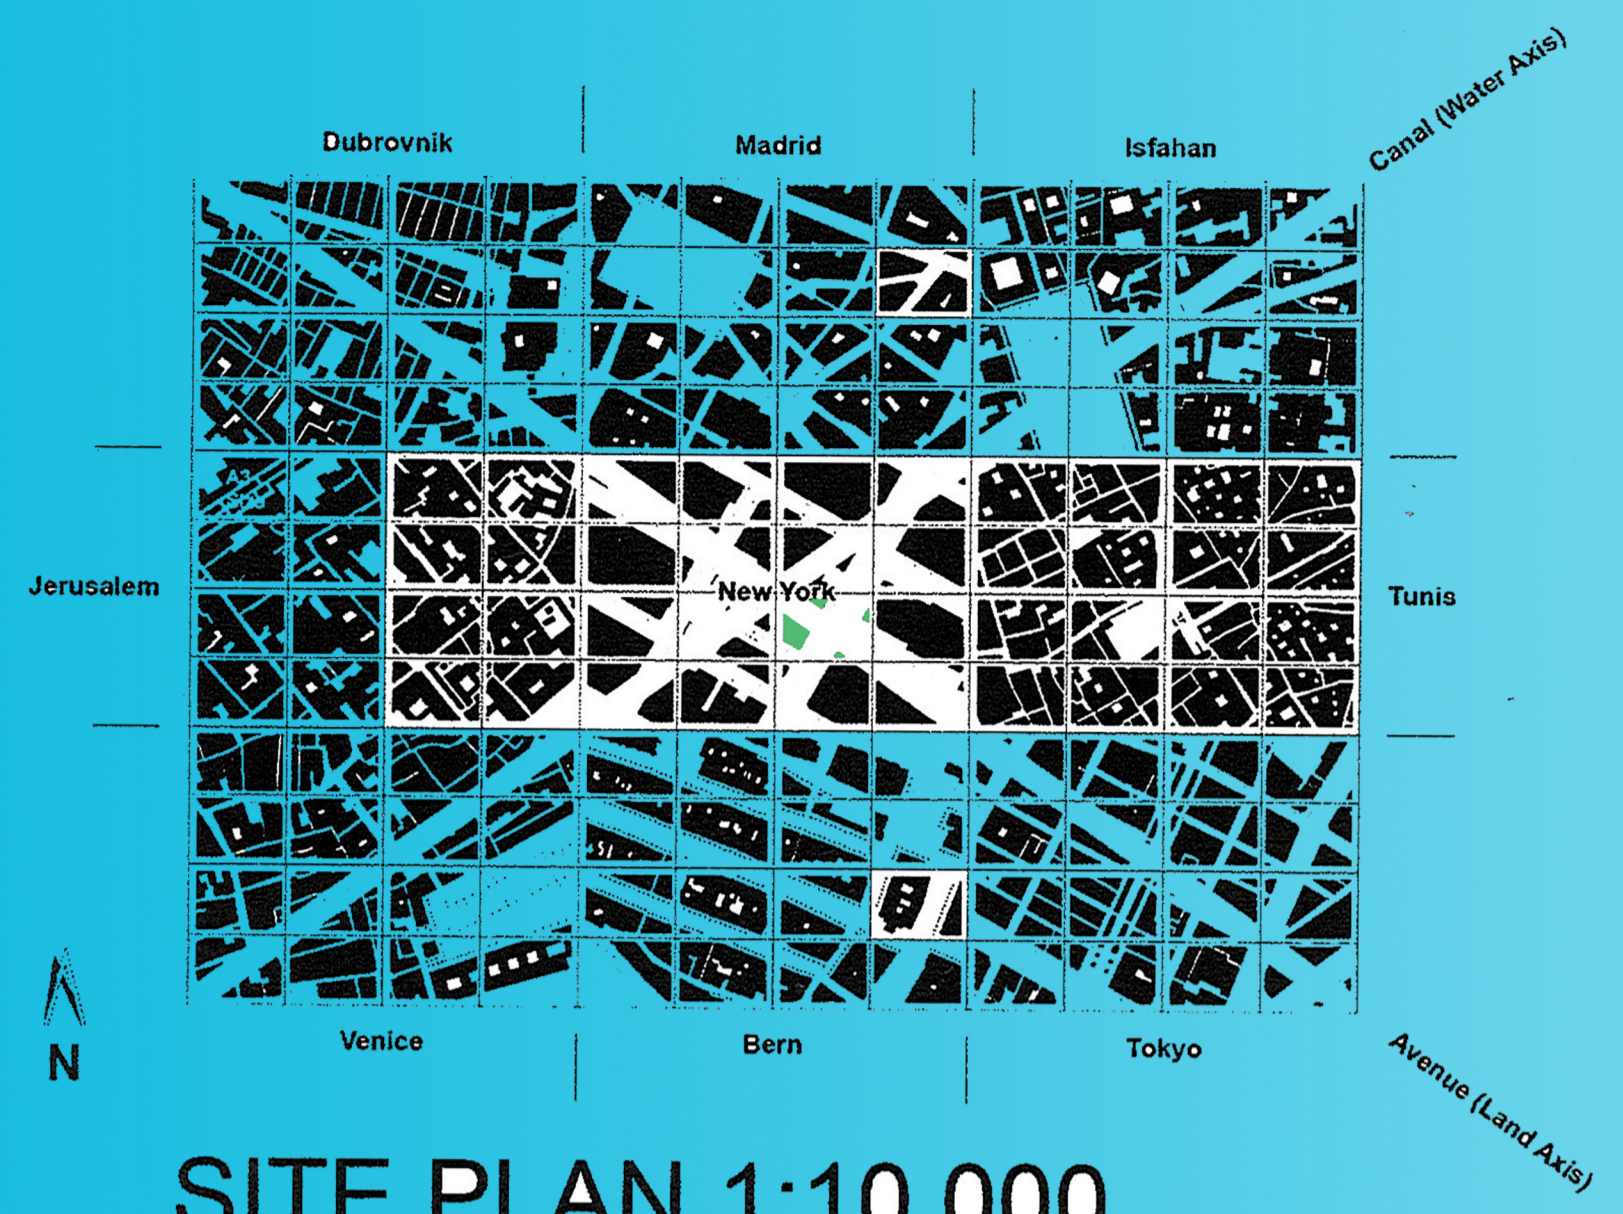

G-7

SITE PLAN 1:10 000

Elevation 1:200

Roof View 1:200