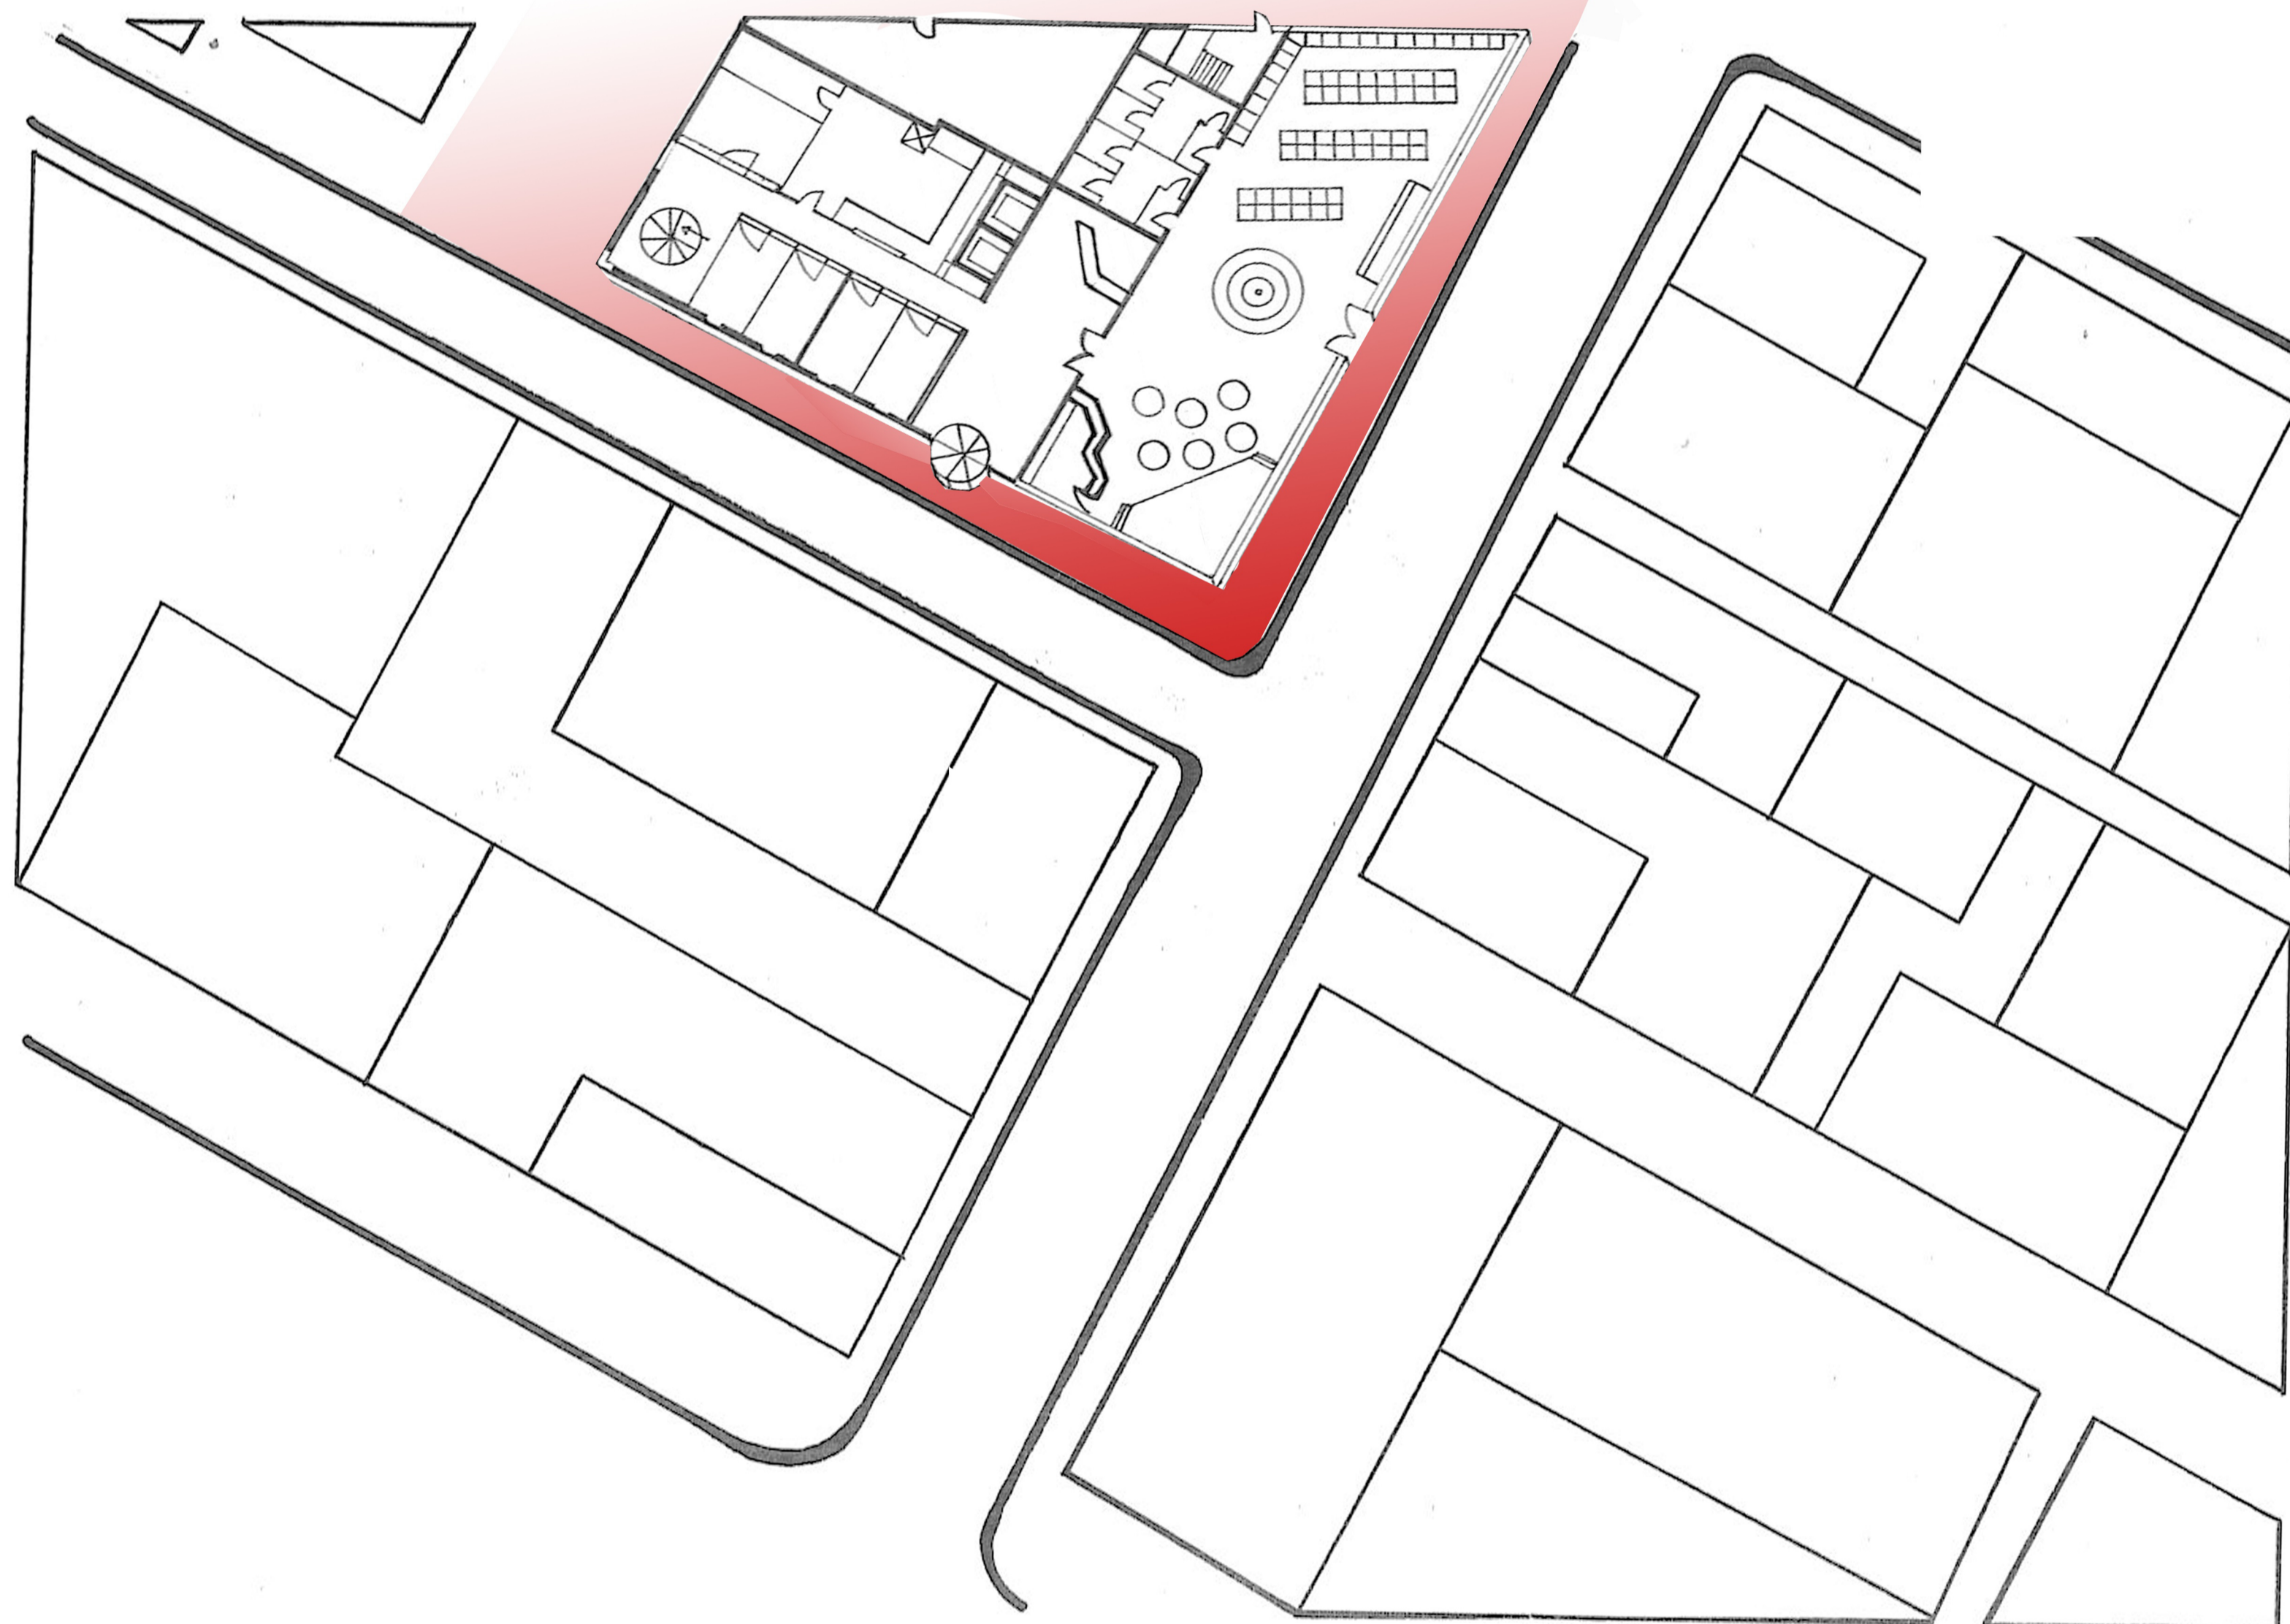

ZEKKOUPLEX

REBECCA LIGHTFOOT
0308147766

K9

LOCATION PLAN 1:10 000

AXONOMETRIC

AERIAL PLAN

SITE PLAN

TOKYO