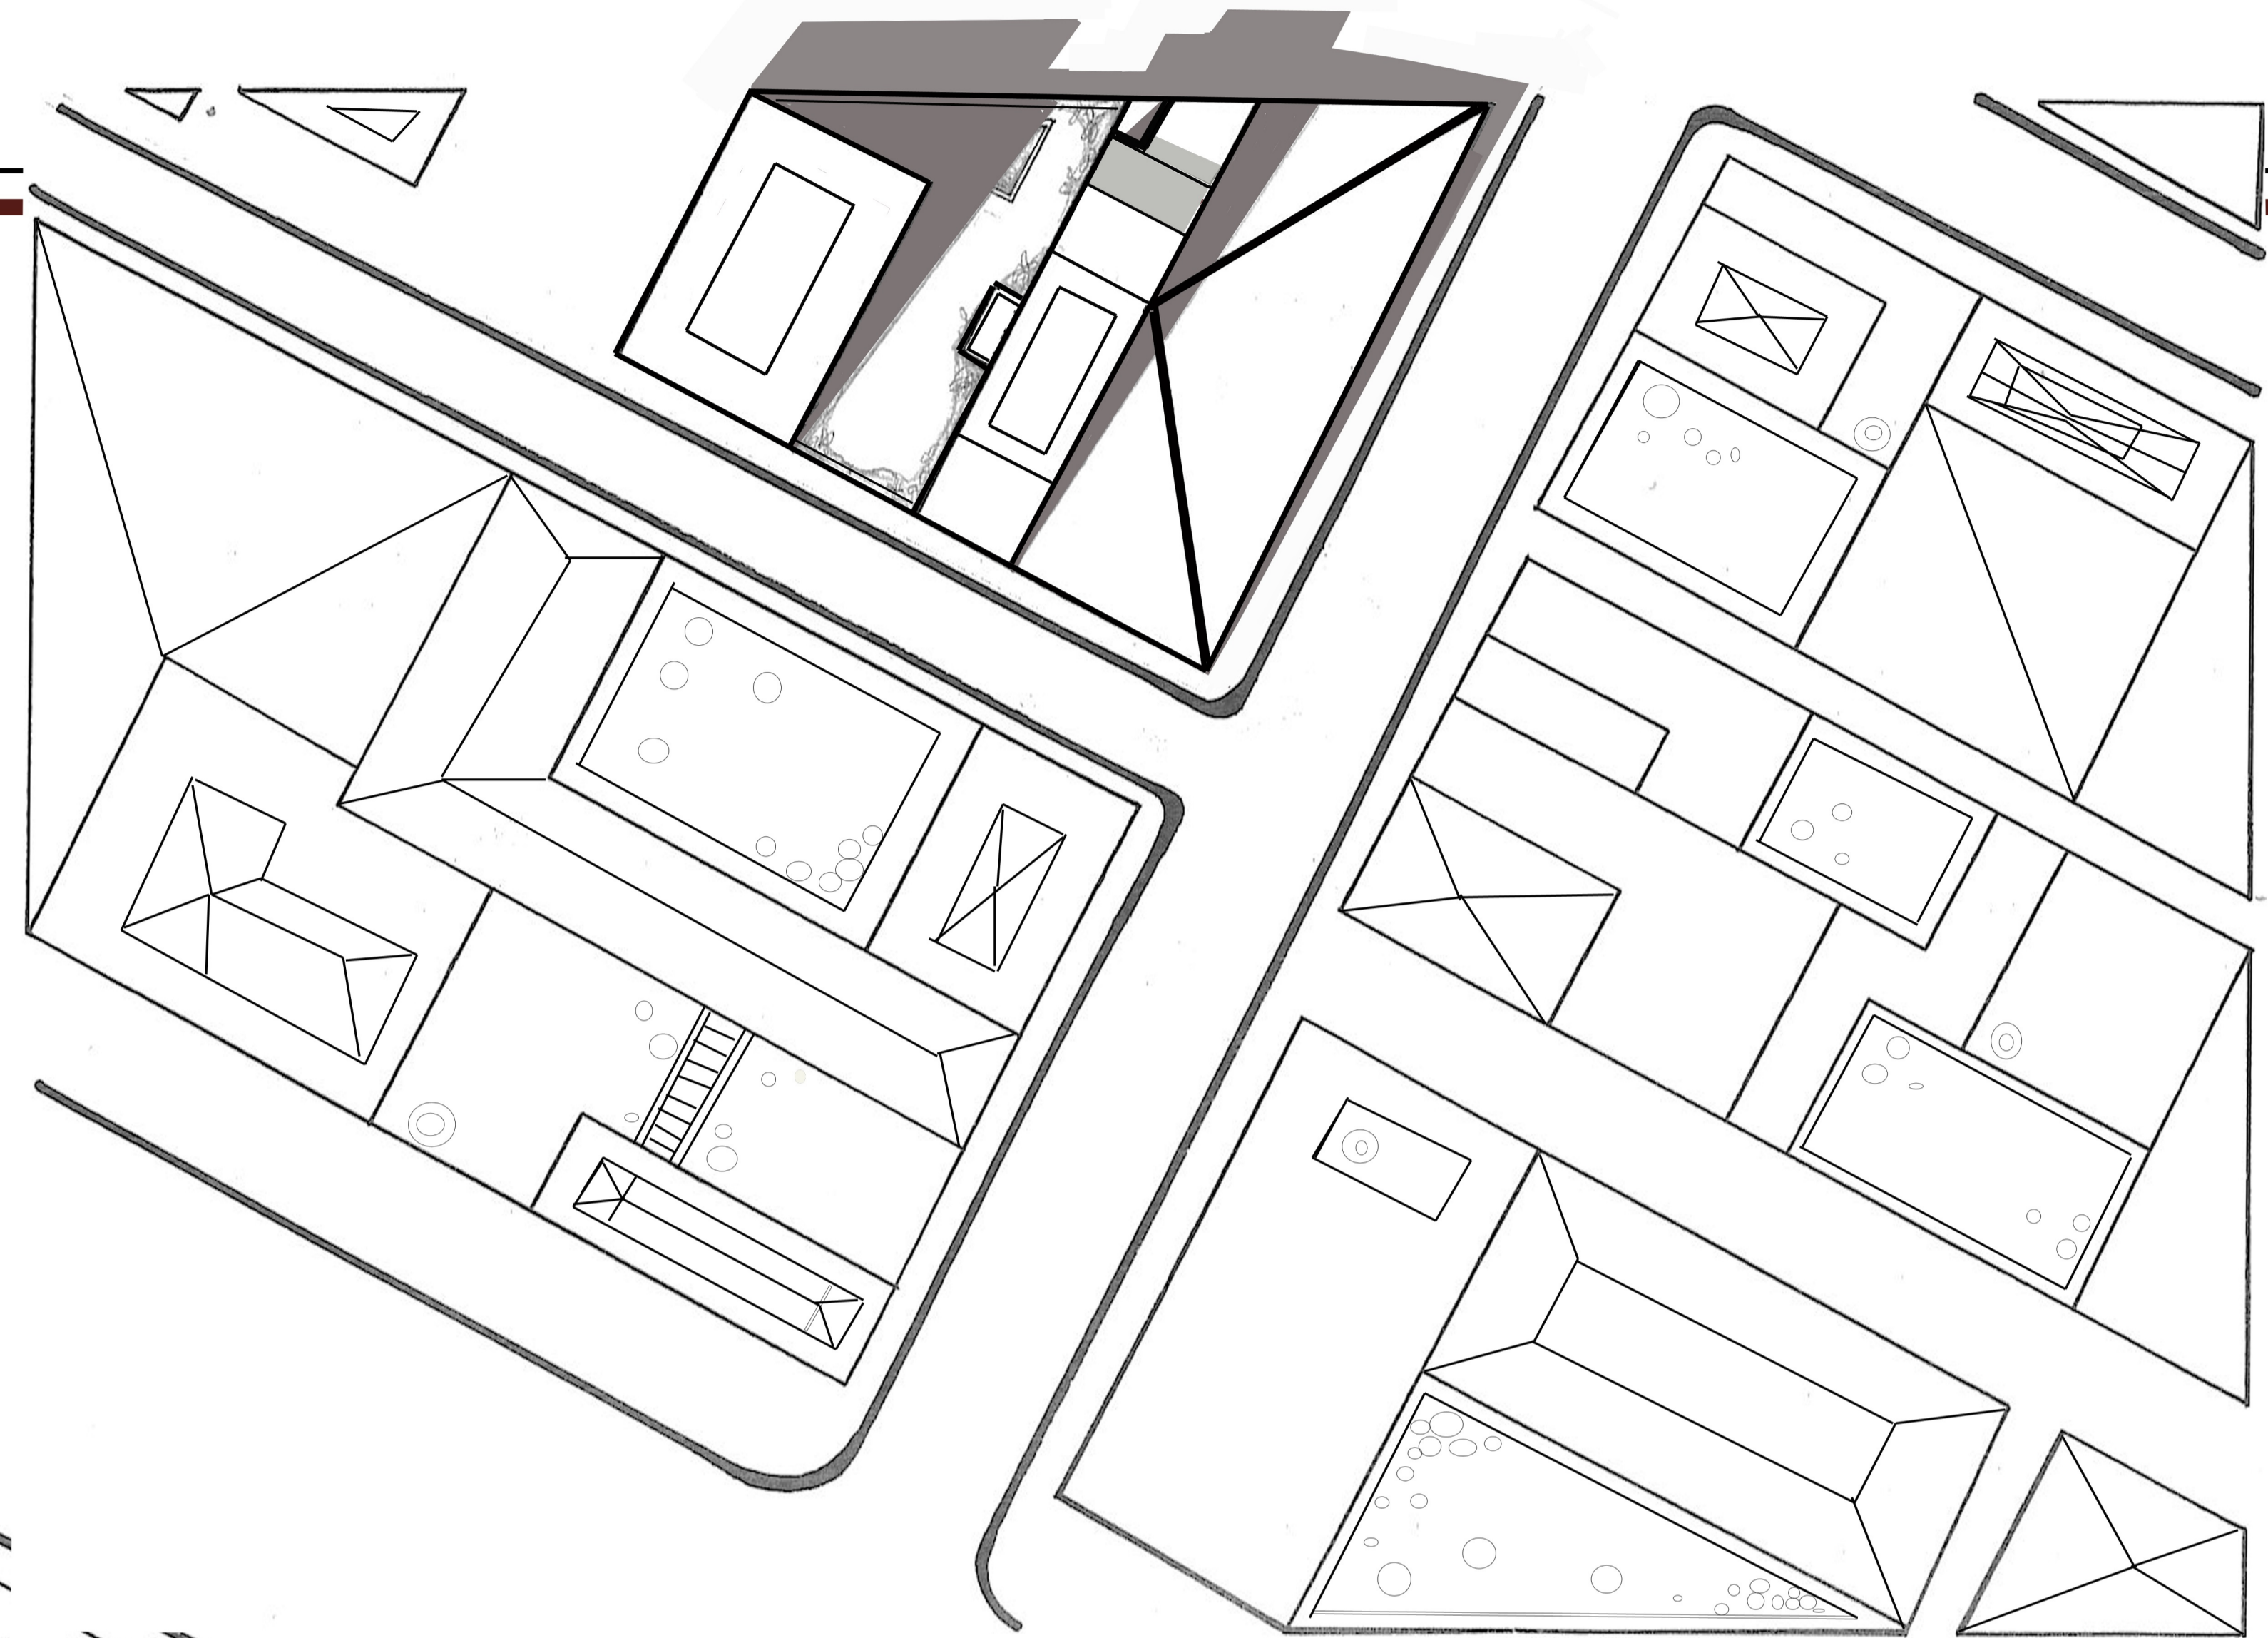

ZEKKOUPLEX

REBECCA LIGHTFOOT
0308147766

K9

LOCATION PLAN 1:10 000

AXONOMETRIC

AERIAL PLAN

SITE PLAN

TOKYO