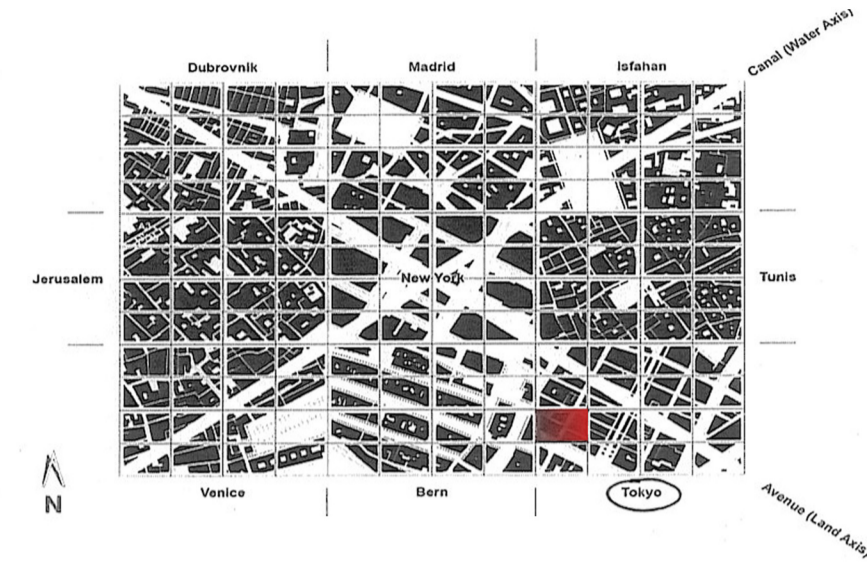

ZEKKOUPLEX

REBECCA LIGHTFOOT
0308147766

K9

LOCATION PLAN 1:10 000

AXONOMETRIC

AERIAL PLAN

SITE PLAN

TOKYO

BRIGHT.

ARTIFICIAL.

CITY.