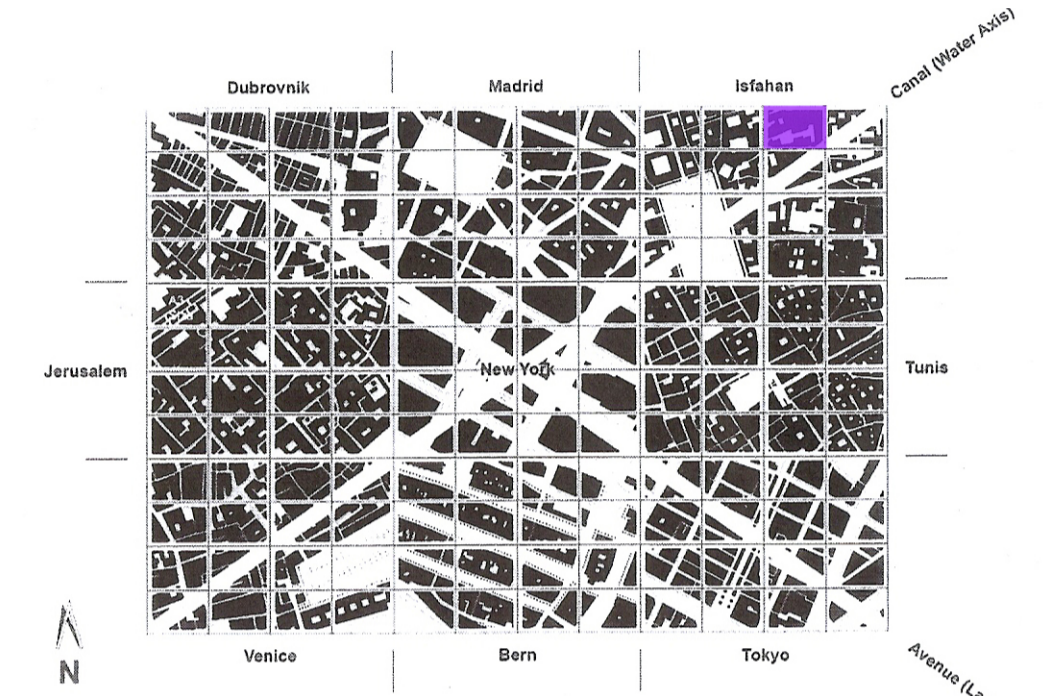

A11

0 1 5

A 11

SITE PLAN 1:10 000

- Lighting
- Dining
- Kitchen
- Living room
- Rugs
- Office / Study
- Bedroom