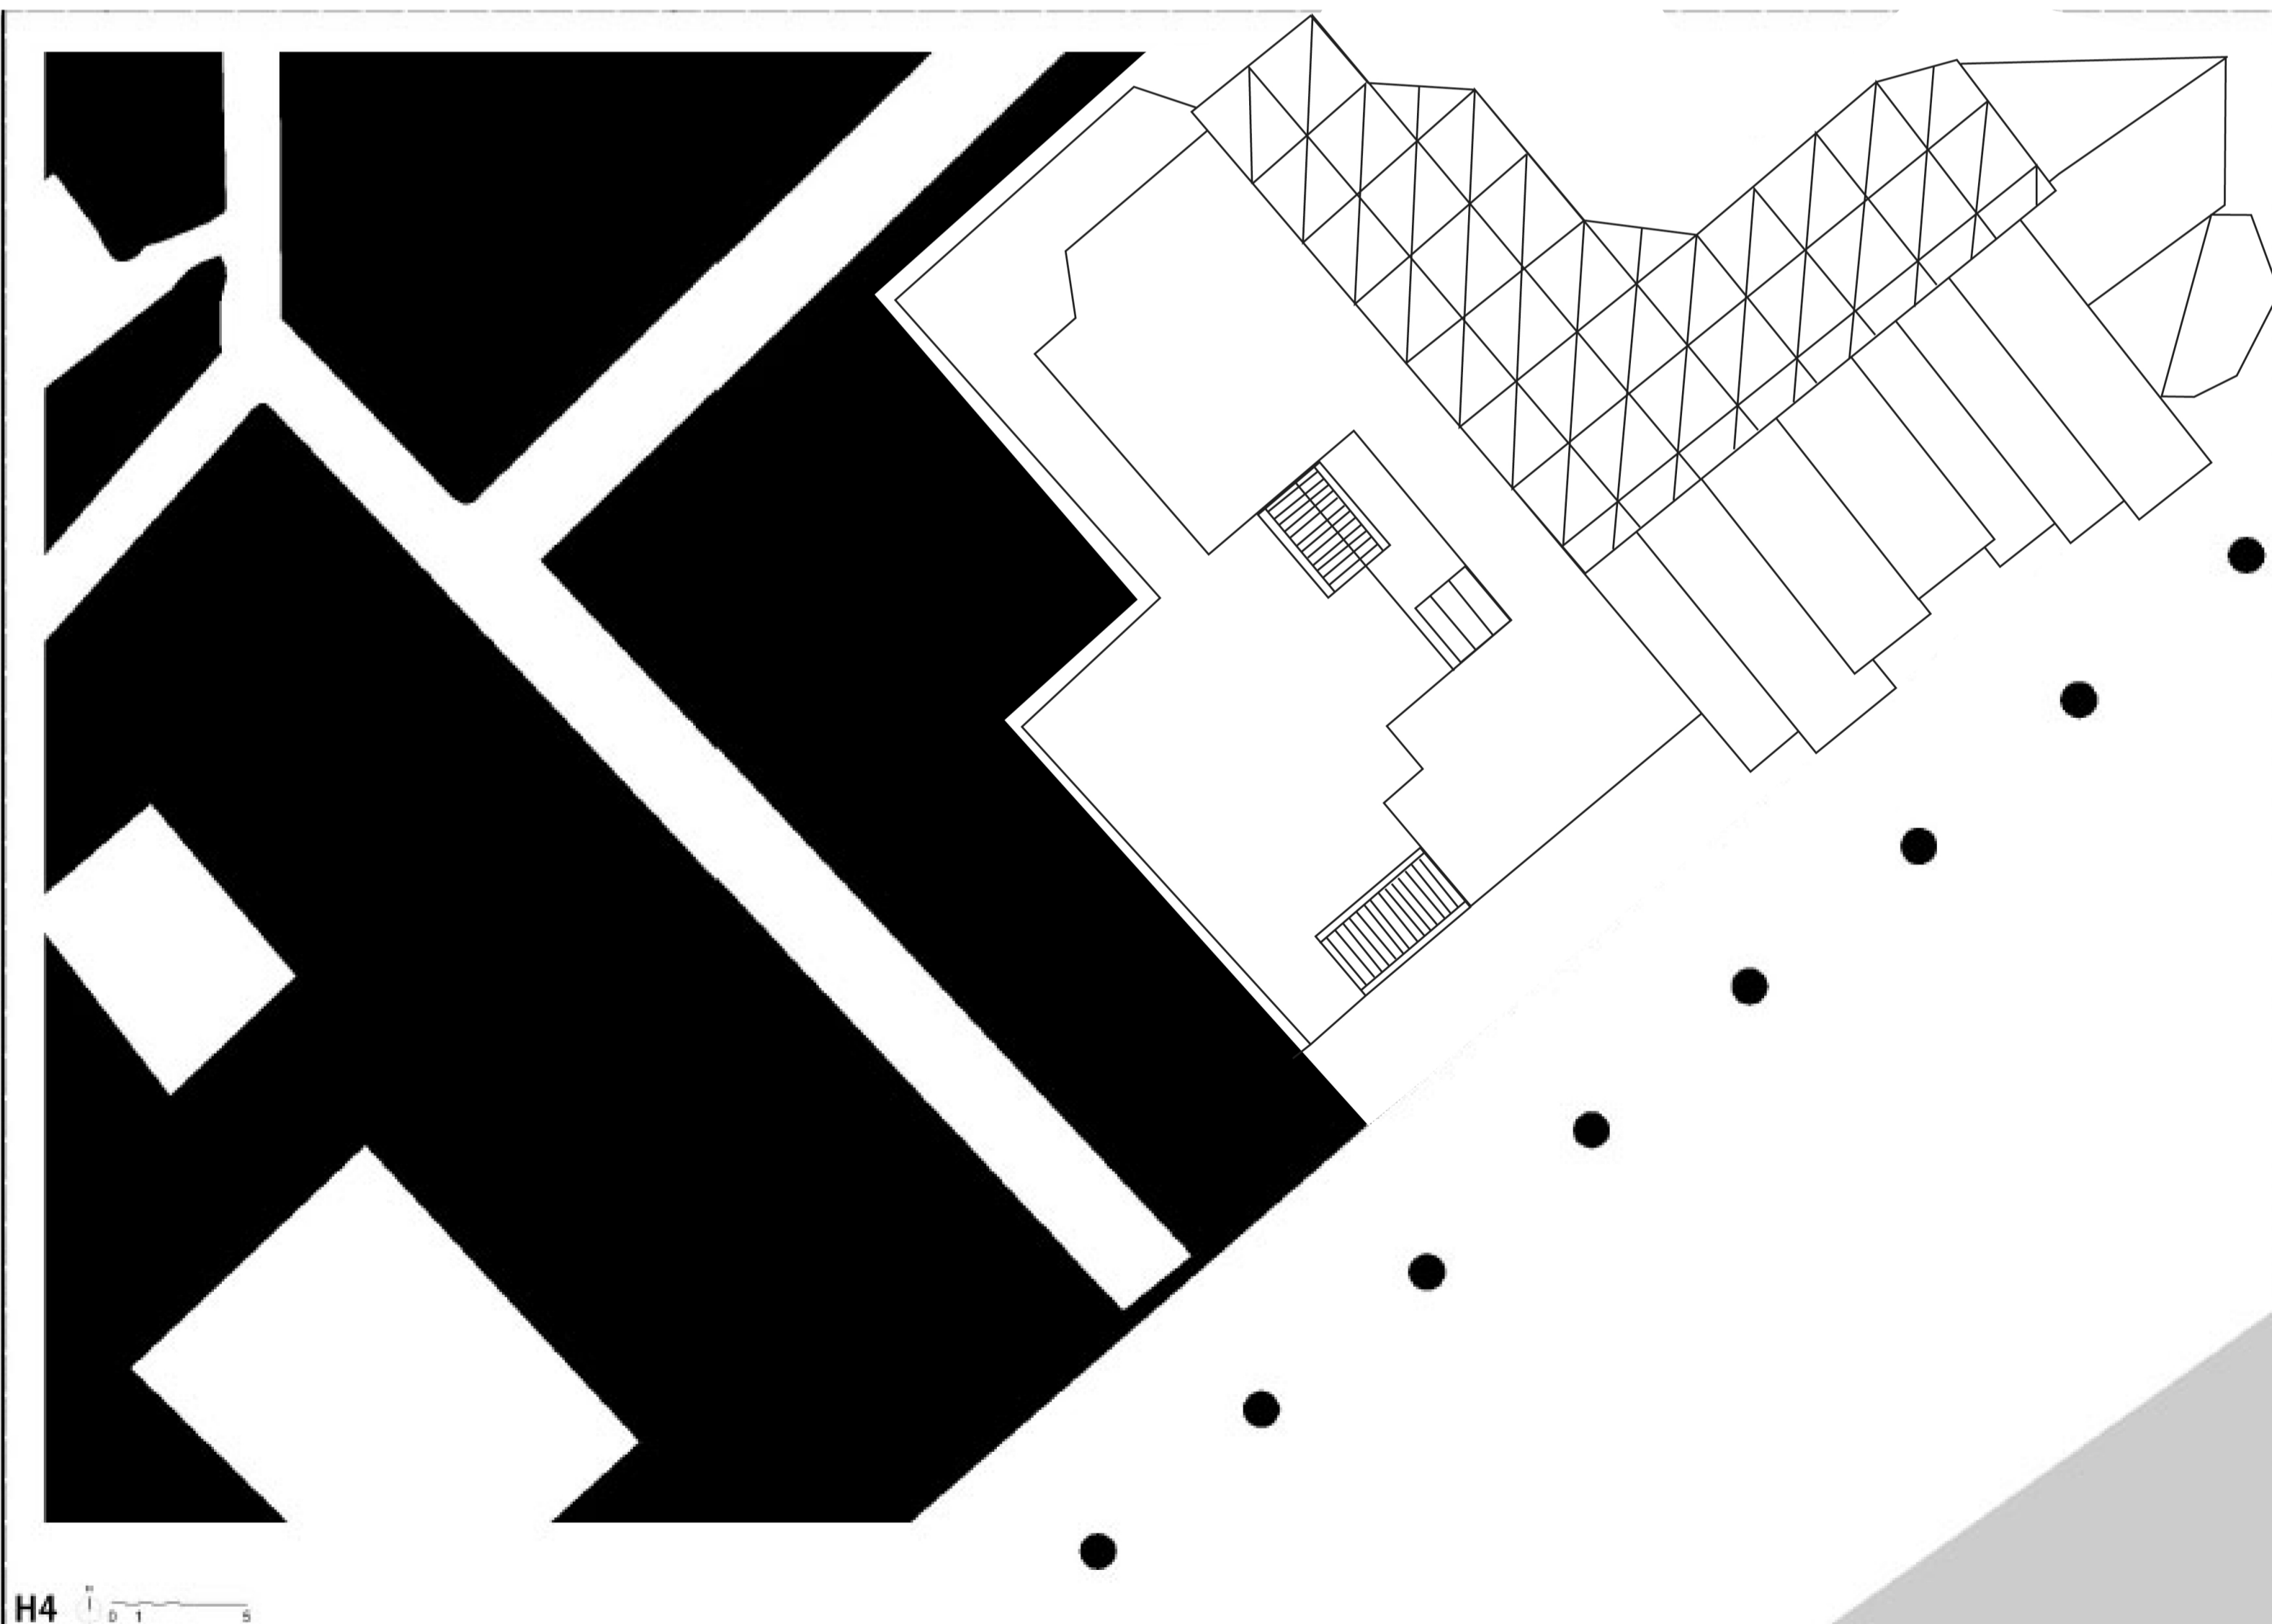

## Backpacker accomodation

Juyeong LEE 307032078

H4

Location plan 1:10000

3 Postcard images

Aerial Plan of Entire Site 1:200

Elevation of Entire Site 1:200

Section Through Entire Site 1:200