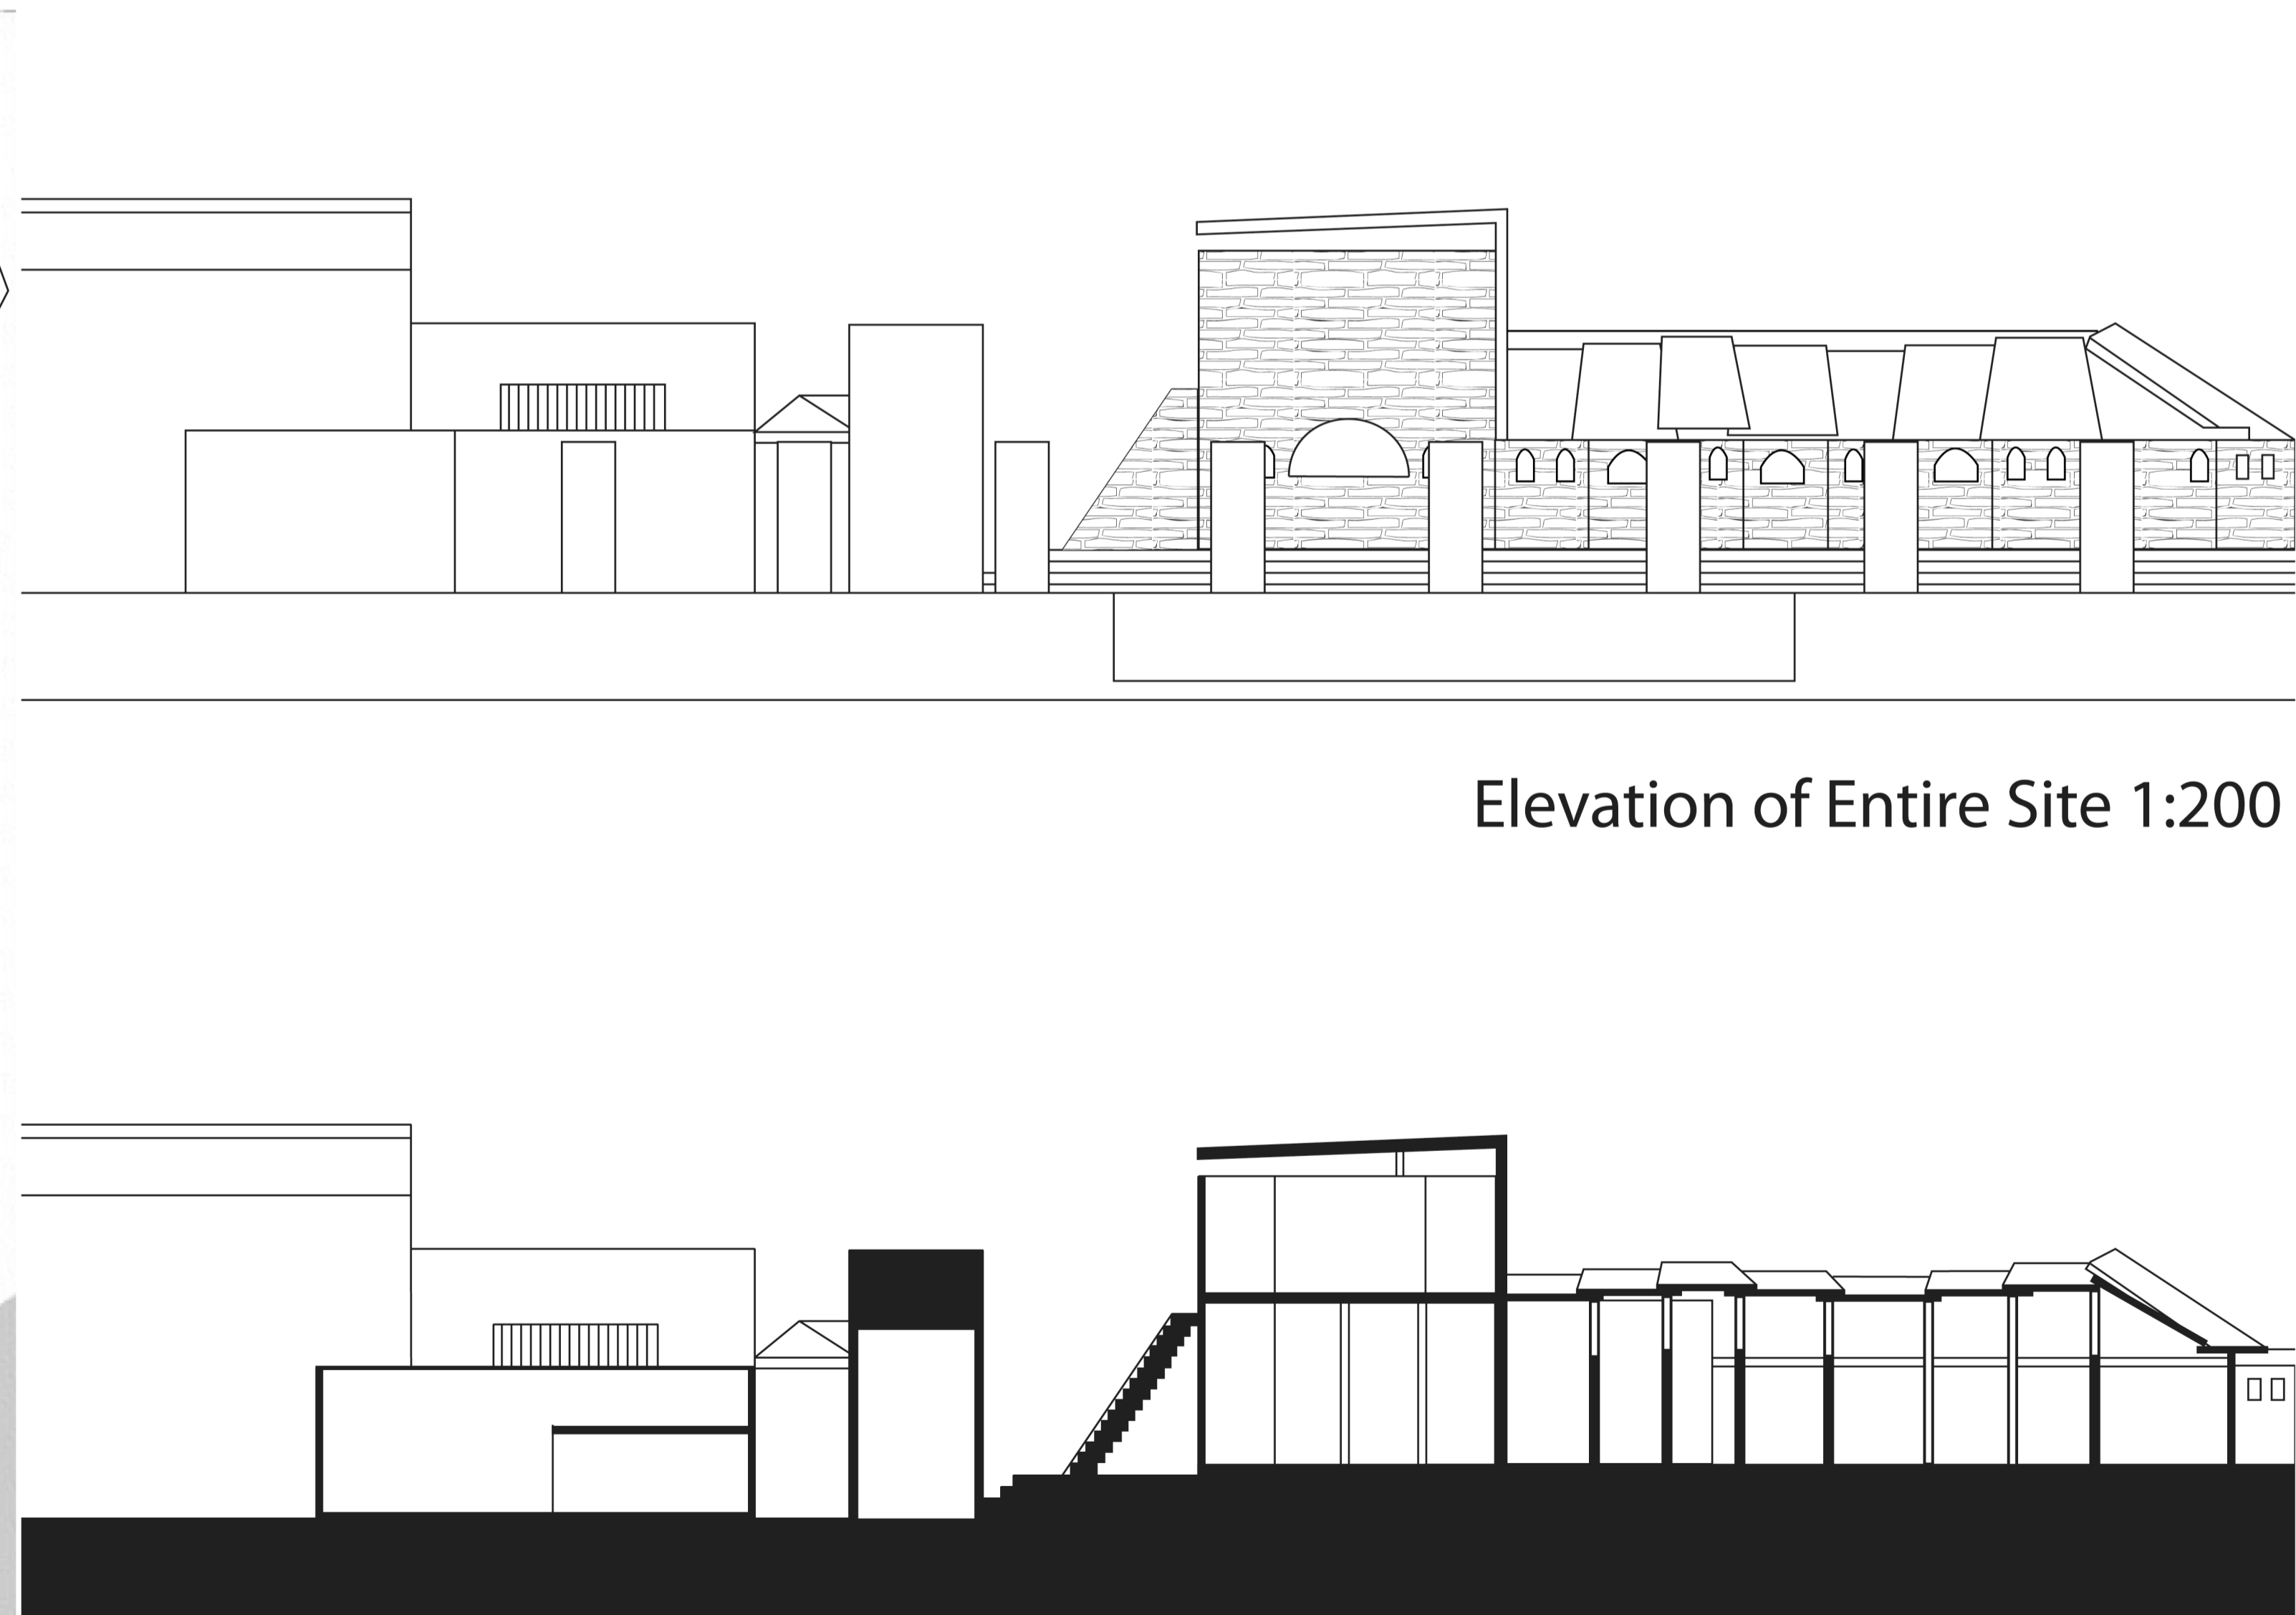

## Backpacker accomodation

Juyeong LEE 307032078

H4

Location plan 1:10000

3 Postcard images

Aerial Plan of Entire Site 1:200

Elevation of Entire Site 1:200

Section Through Entire Site 1:200