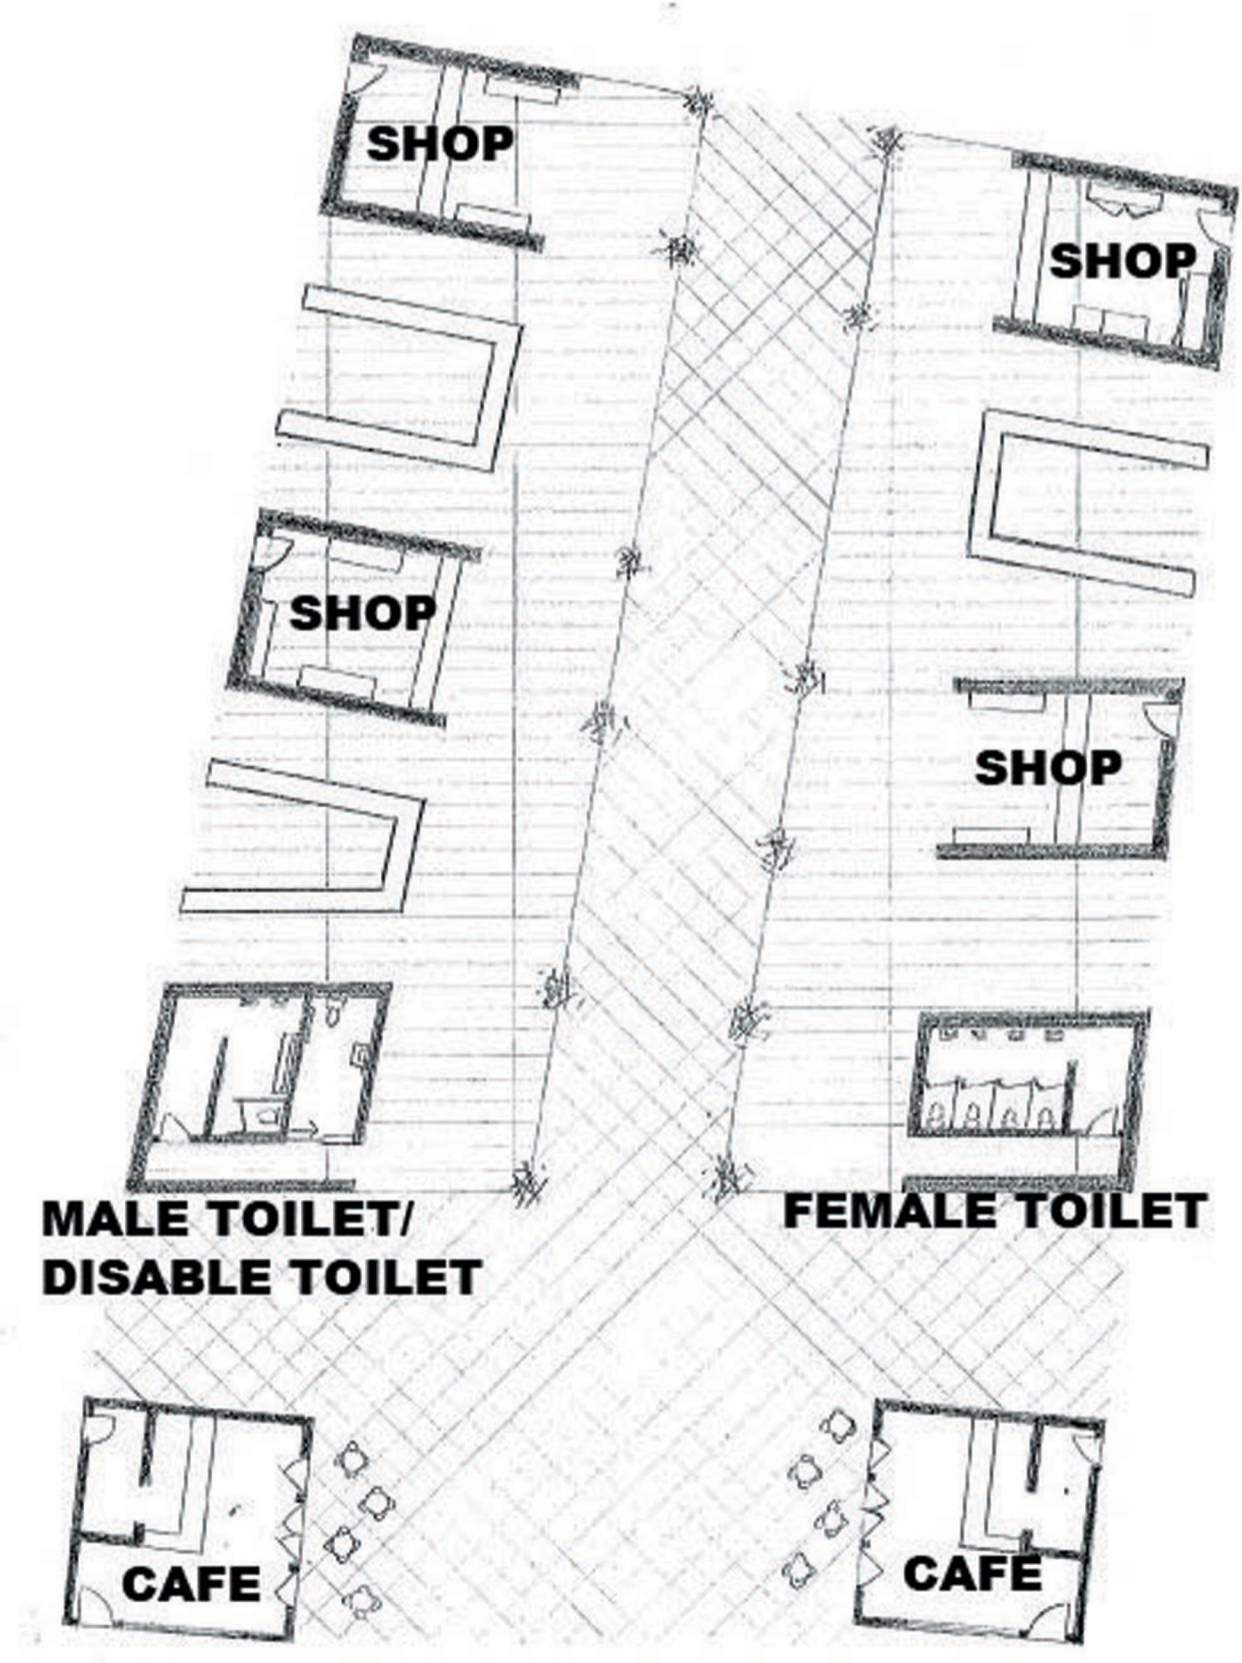

C12
SITE PLAN
SCALE 1:200

FLOOR PLAN
SCALE 1:200

C 12

SITE PLAN 1:10 000

Program of building: Bazaar / Food Market

What they sale; Fruit, Fresh Vegetable

Opening space for free market. Can be open shops by farmers and sale their vegetable and/or fruit, or can be open shops who want sale accessory, clothes or etc.

Cafes are for "Shisha" which water cigarette, very popular in Iran and Middle East Asia.

LONG SECTION
SCALE 1:200

SHORT SECTION
SCALE 1:200

ELEVATION
SCALE 1:200