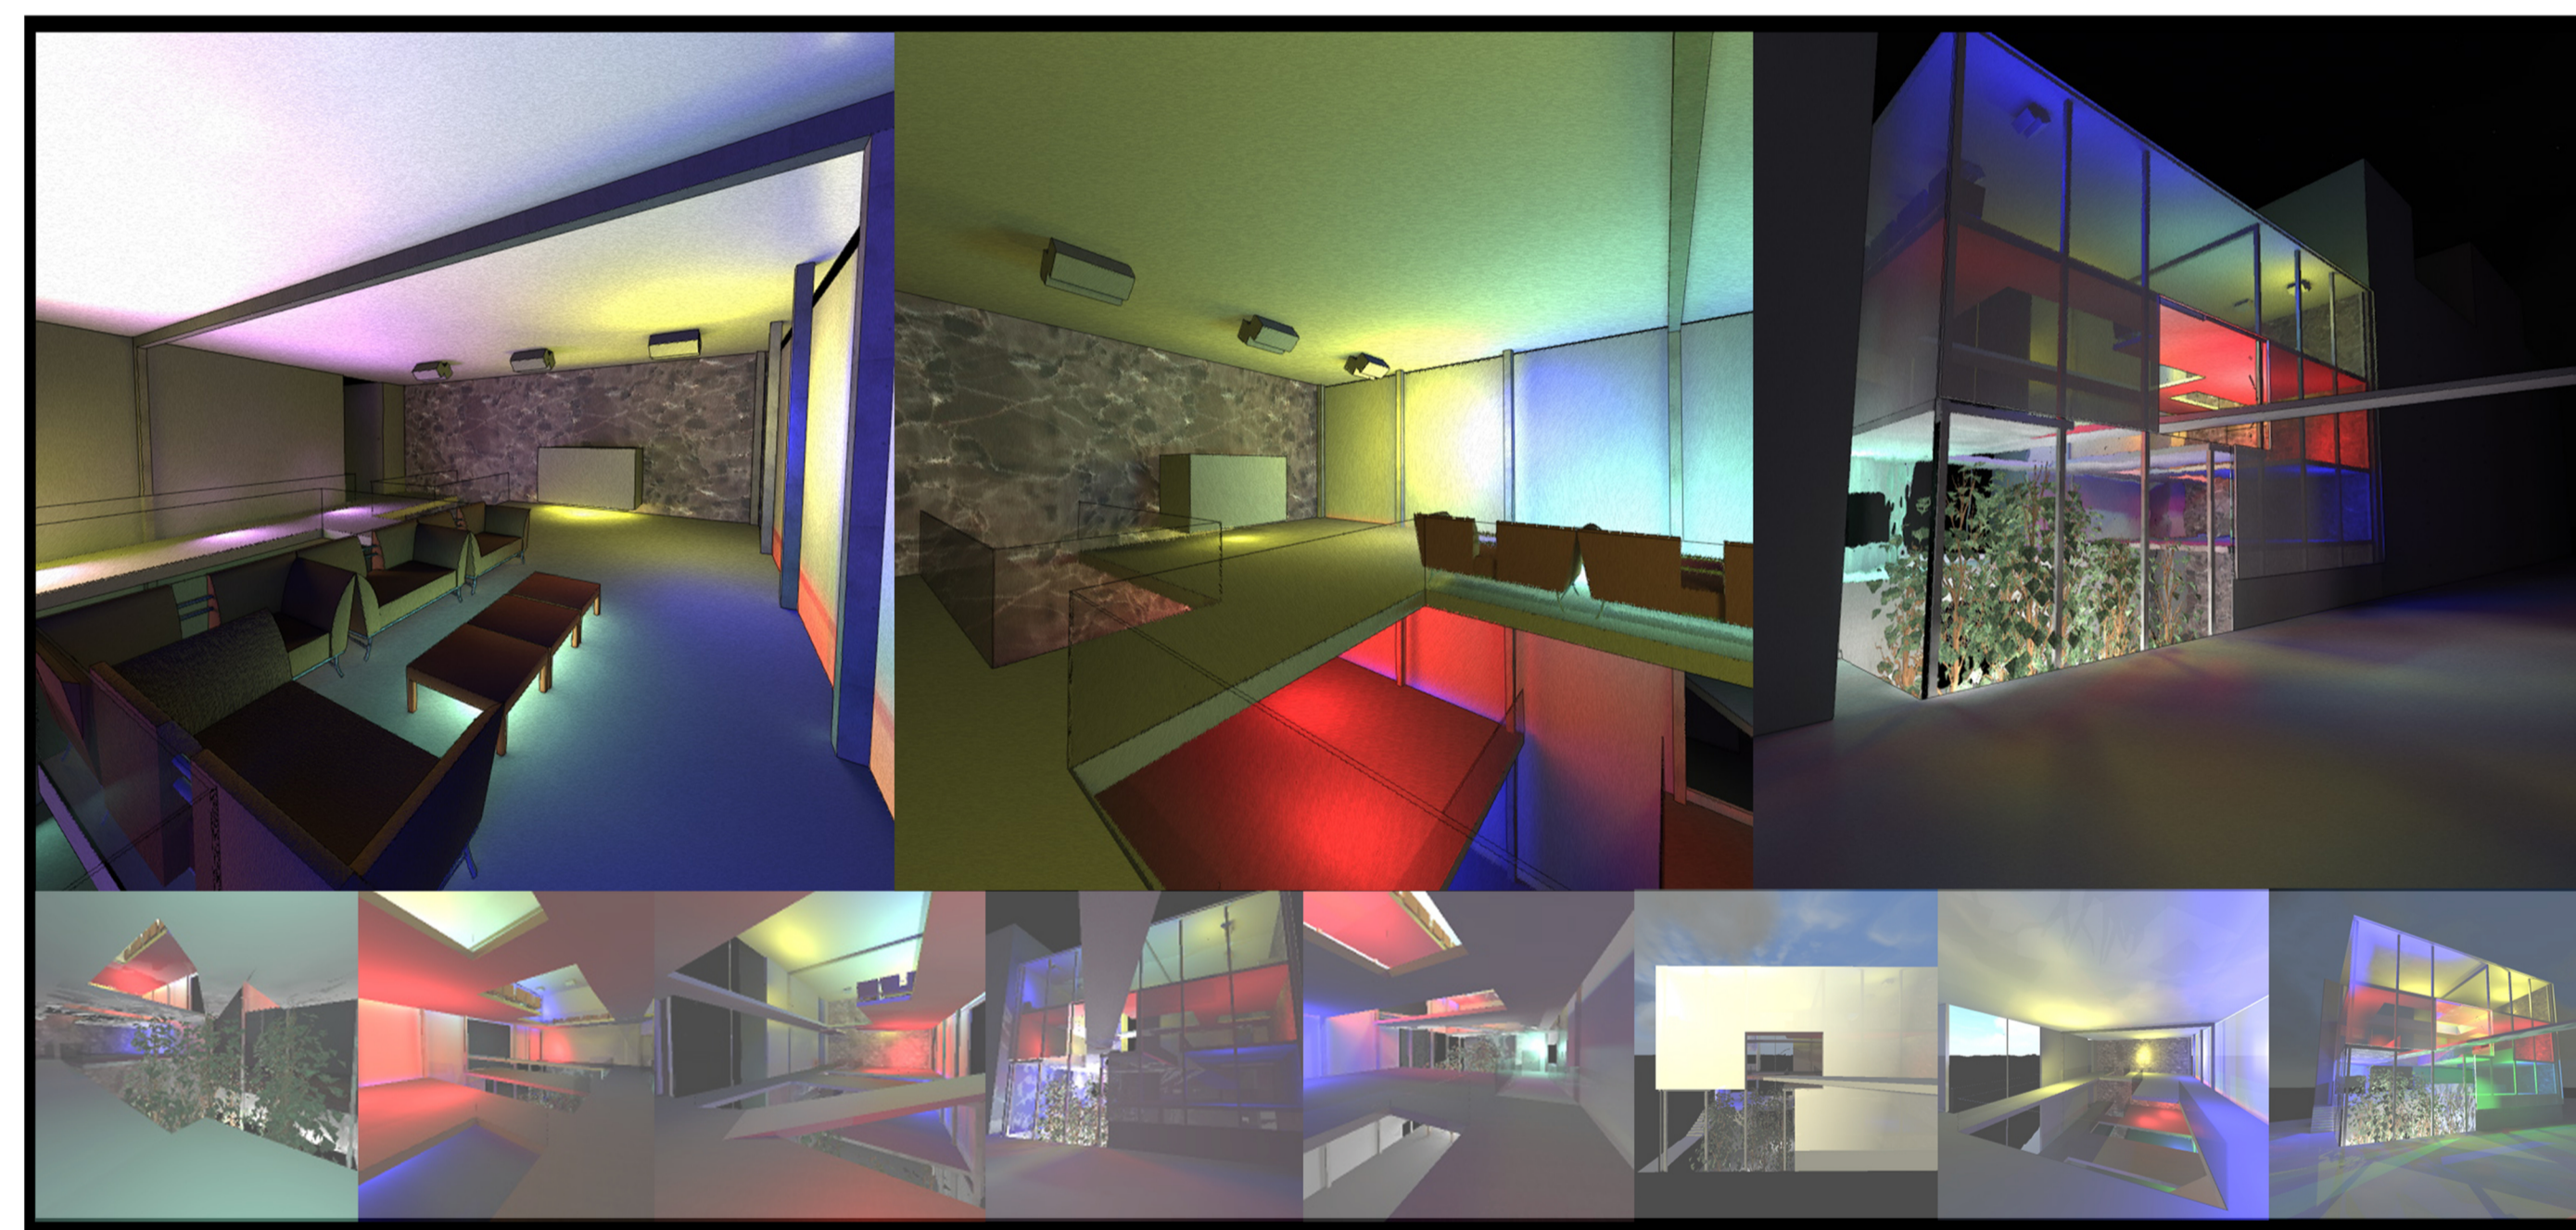

A flourishing oasis in the form of a lounge/nightclub in the middle of the city draws the neighbourhood as well as lone travelers seeking for a taste of the 'real' Madrid.

My design focuses on the idea of **GREEN ARCHITECTURE** in the heart and soul of a bustling city. This contrasting of two architectures collides with the old and the new giving birth to a new building. The **JOURNEY** through the club emulates the intricacy of the archaic **WINDING STREETS** of Madrid, each telling a story no other than its own.

The club has amalgamated all these concepts bringing the people together not just in a place but a space which shows off the **ESSENCE OF MADRID.**

TOTAL AREA 1080M2 100%	CIRCULATION 400m2 37%
	LOUNGE 230m2 21%
	PRIVATE 160M2 15%
	DANCE AREA 300m2 27%