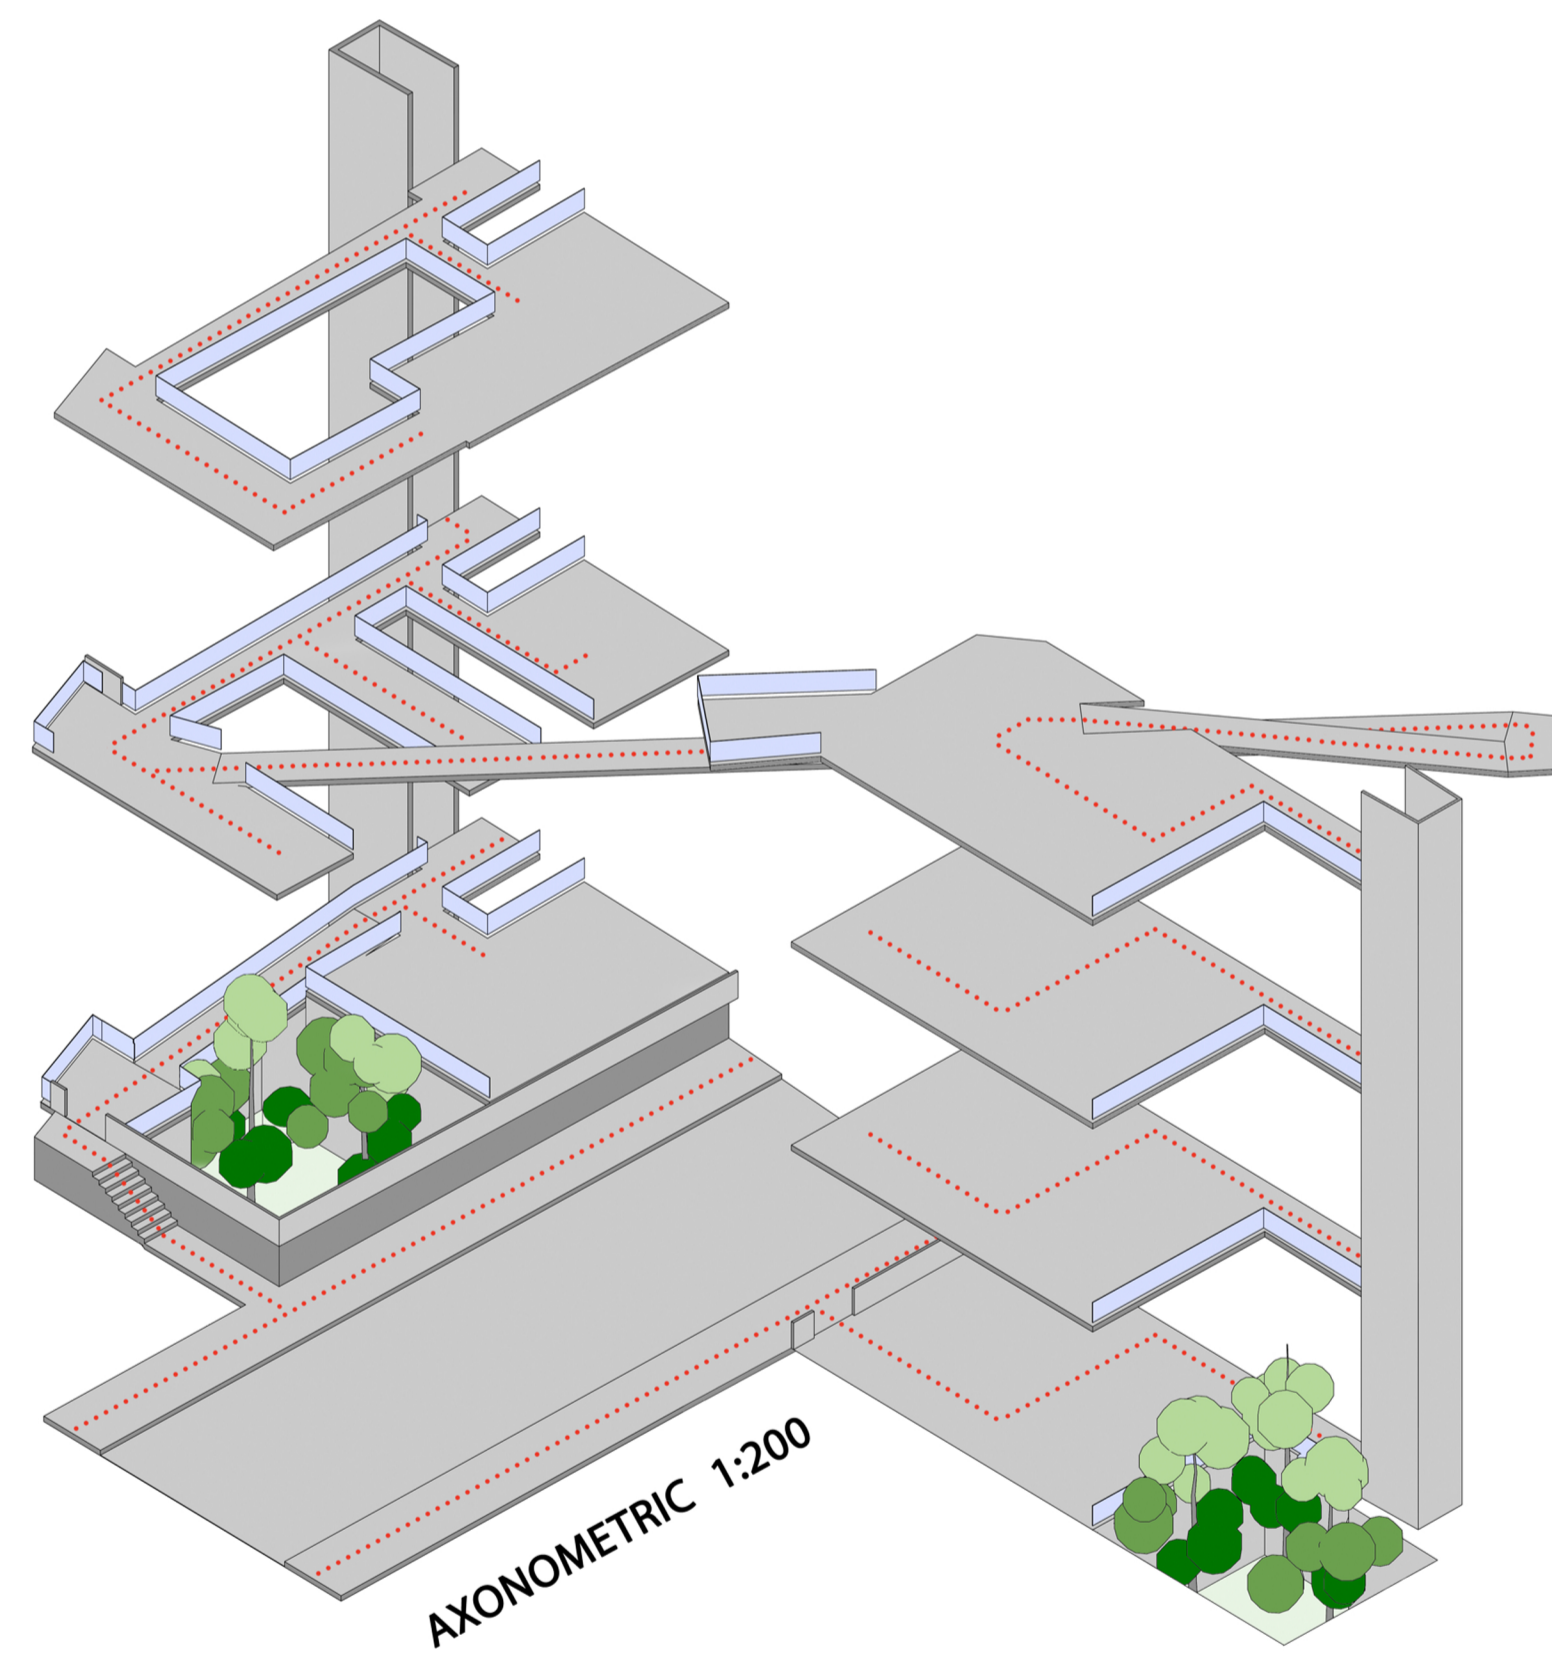

A flourishing oasis in the form of a lounge/nightclub in the middle of the city draws the neighbourhood as well as lone travelers seeking for a taste of the 'real' Madrid.

My design focuses on the idea of **GREEN ARCHITECTURE** in the heart and soul of a bustling city. This contrasting of two architectures collides with the old and the new giving birth to a new building. The **JOURNEY** through the club emulates the intricacy of the archaic **WINDING STREETS** of Madrid, each telling a story no other than its own.

The club has amalgamated all these concepts bringing the people together not just in a place but a space which shows off the **ESSENCE OF MADRID.**

TOTAL AREA 1080M2 100%	CIRCULATION 400m2 37%
	LOUNGE 230m2 21%
	PRIVATE 160M2 15%
	DANCE AREA 300m2 27%