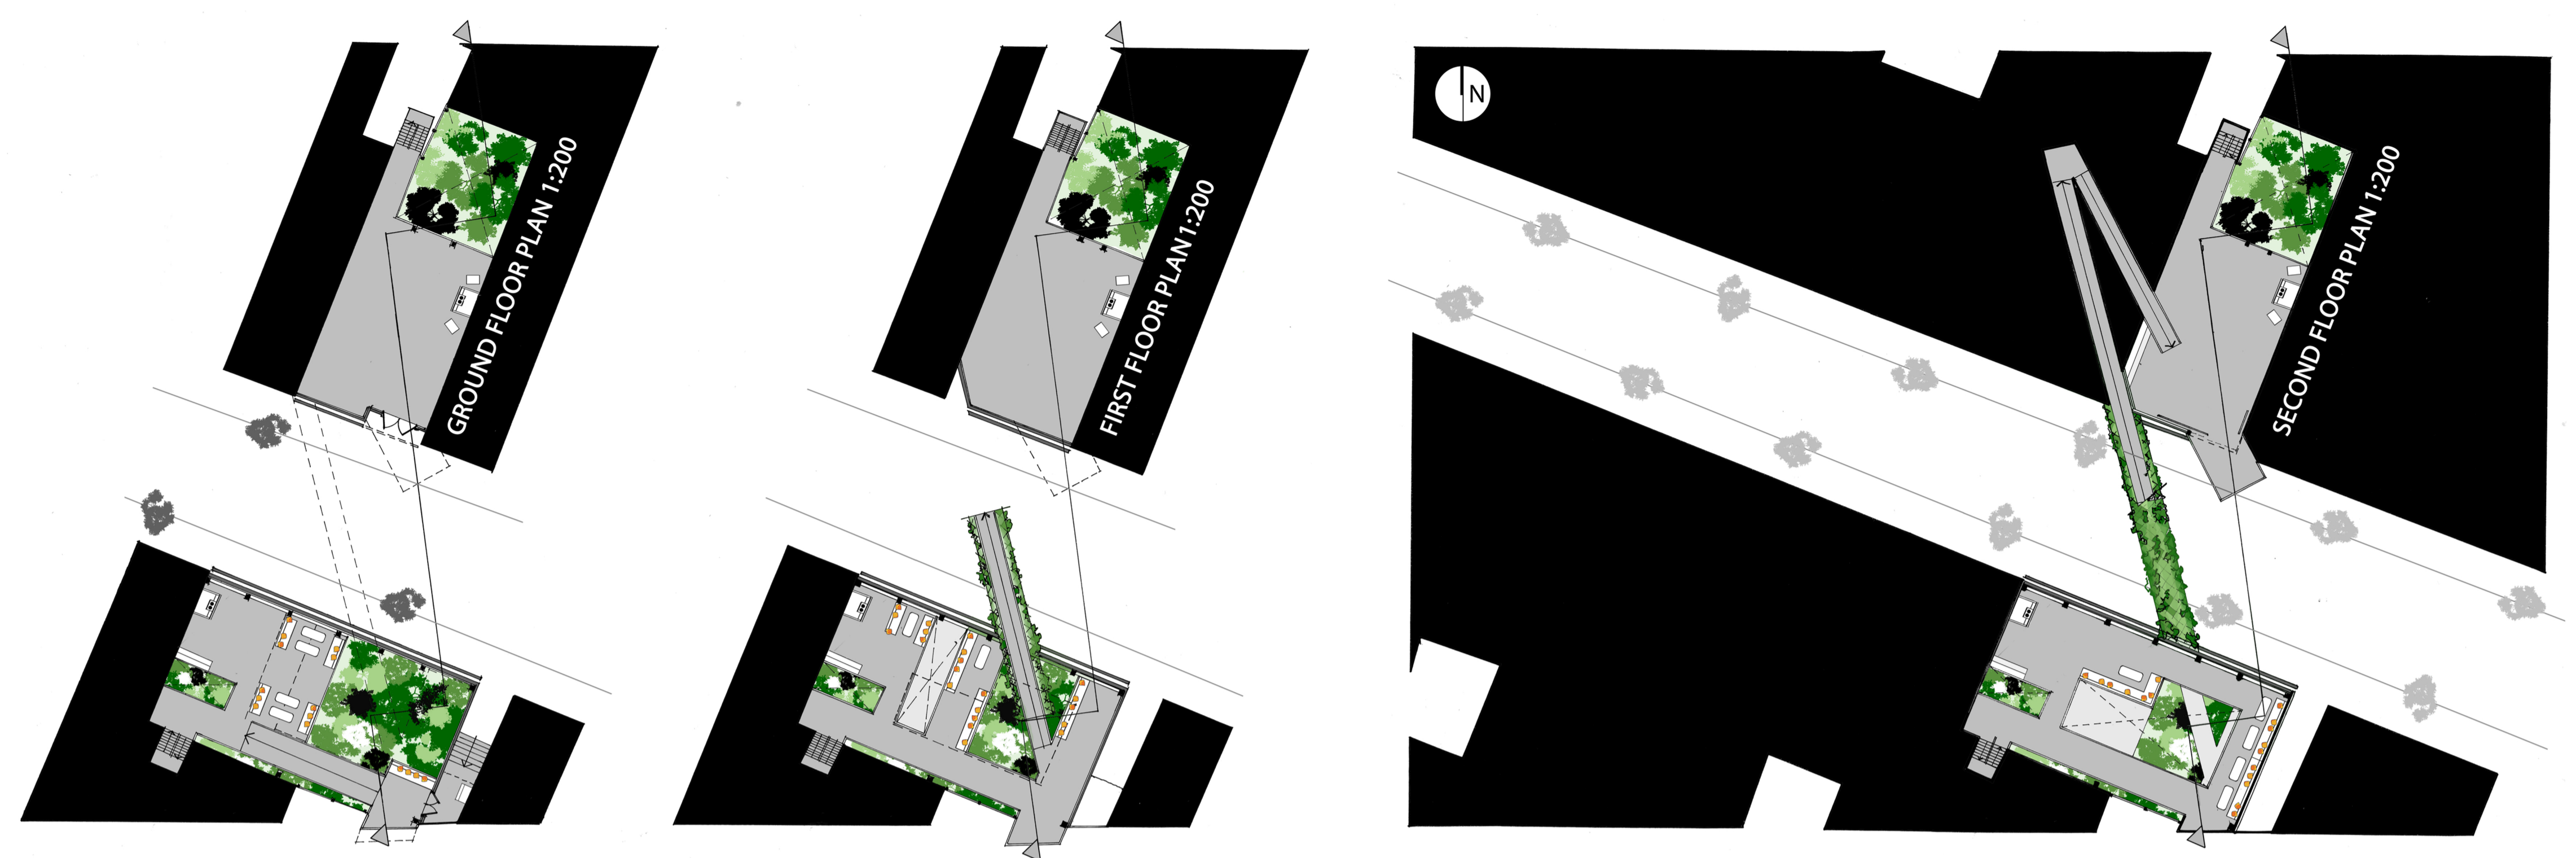

A flourishing oasis in the form of a lounge/nightclub in the middle of the city draws the neighbourhood as well as lone travelers seeking for a taste of the 'real' Madrid.

My design focuses on the idea of **GREEN ARCHITECTURE** in the heart and soul of a bustling city. This contrasting of two architectures collides with the old and the new giving birth to a new building. The **JOURNEY** through the club emulates the intricacy of the archaic **WINDING STREETS** of Madrid, each telling a story no other than its own.

The club has amalgamated all these concepts bringing the people together not just in a place but a space which shows off the **ESSENCE OF MADRID.**

TOTAL AREA 1080M2 100%	CIRCULATION 400m2 37%
	LOUNGE 230m2 21%
	PRIVATE 160M2 15%
	DANCE AREA 300m2 27%