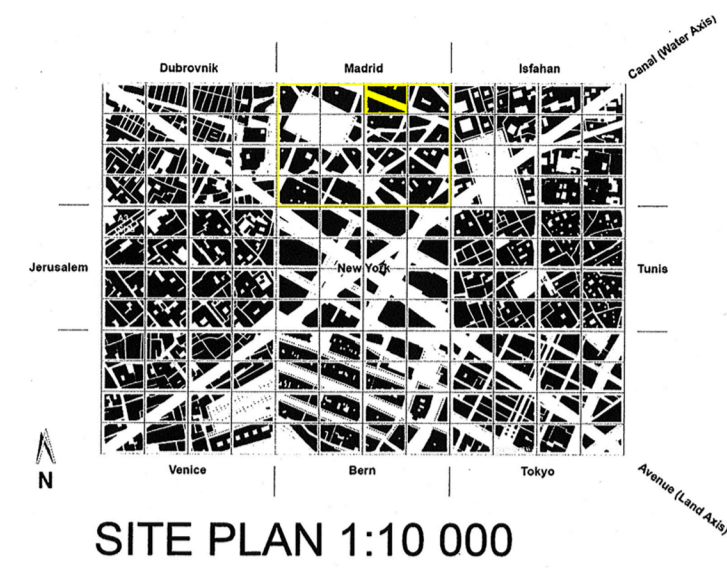

A7

The essence of Madrid revolves around the **COMMUNITY**, siestas and fiestas, giving Madrid its own individual character. These unique characteristics influence everything impinge on **ARCHITECTURE, MUSIC,** and ultimately **LIFE.**

A flourishing oasis in the form of a lounge/nightclub in the middle of the city draws the neighbourhood as well as lone travelers seeking for a taste of the 'real' Madrid.

My design focuses on the idea of **GREEN ARCHITECTURE** in the heart and soul of a bustling city. This contrasting of two architectures collides with the old and the new giving birth to a new building. The **JOURNEY** through the club emulates the intricacy of the archaic **WINDING STREETS** of Madrid, each telling a story no other than its own.

The club has amalgamated all these concepts bringing the people together not just in a place but a space which shows off the **ESSENCE OF MADRID.**

TOTAL AREA 1080M2 100%	CIRCULATION 400m2 37%
	LOUNGE 230m2 21%
	PRIVATE 160M2 15%
	DANCE AREA 300m2 27%