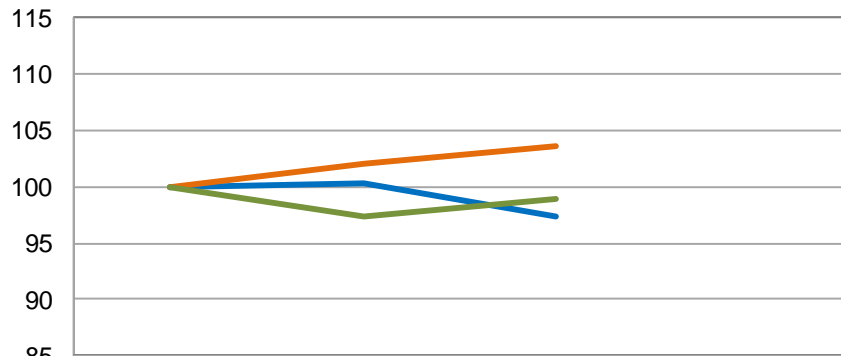

ITLS-Interfleet TOPS Index of Transport Confidence

	Q1-2010	Q2-2010	Q3-2010	Q4-2010
— Transport in local area in 1 year	100	100	97	
— Transport in Australia in 1 year	100	102	104	
— Transport in Australia in 5 years	100	97	99	