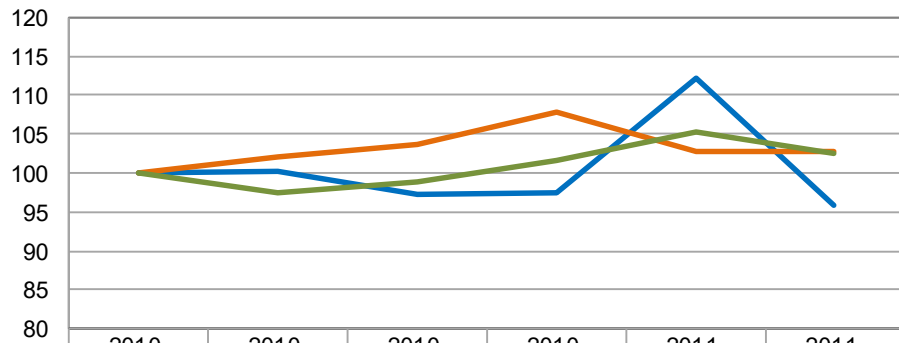

### ITLS-Interfleet TOPS Index of Transport Confidence

	2010-Q1	2010-Q2	2010-Q3	2010-Q4	2011-Q1	2011-Q2
— Transport in local area in 1 year	100	100	97	97	112	96
— Transport in Australia in 1 year	100	102	104	108	103	103
— Transport in Australia in 5 years	100	97	99	102	105	103